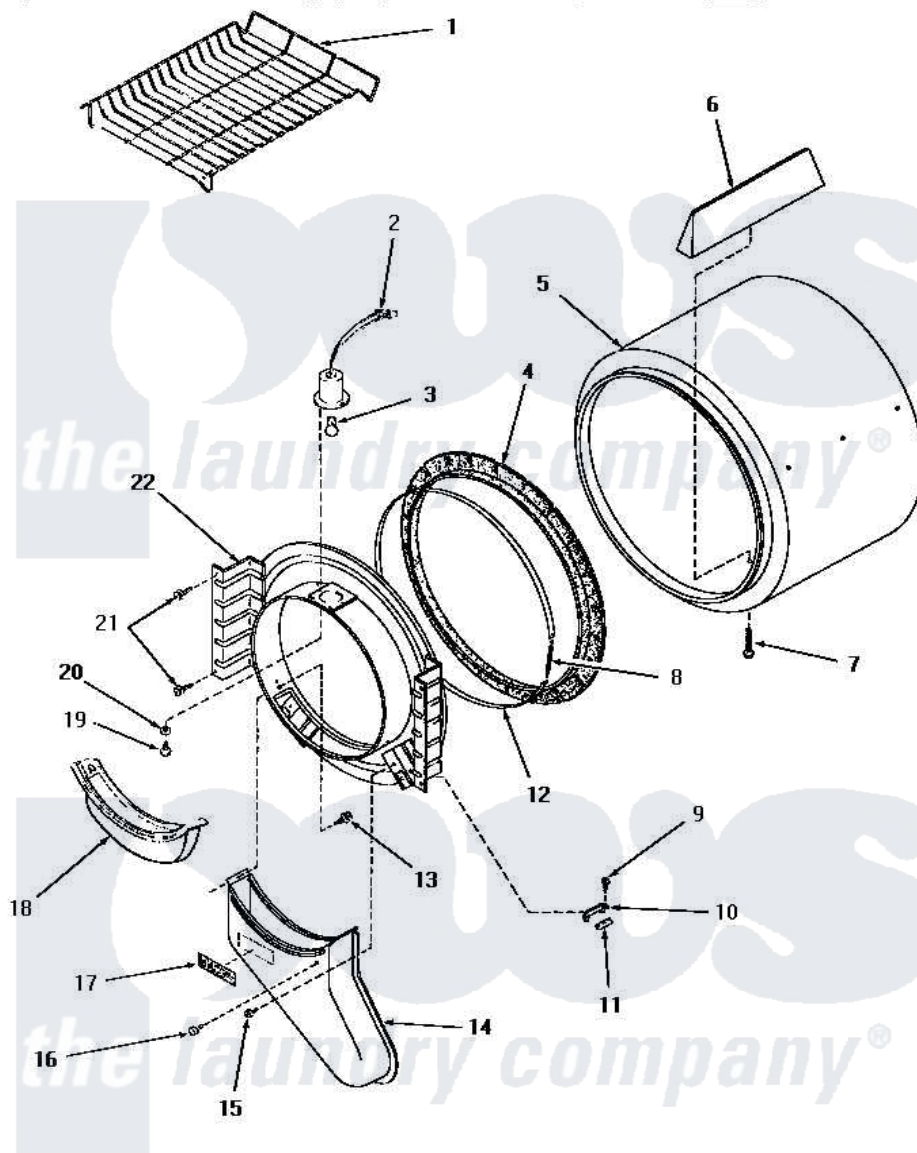

# Amana HG4109 07 - FR BLKHD, AIR DUCT, FELT SEAL & CYLINDER

**FRONT BULKHEAD, AIR DUCT, FELT SEAL AND CYLINDER**

Amana [Residential Amana HG4109 Washer Parts](#) Parts Diagram 07 - FR BLKHD, AIR DUCT, FELT SEAL & CYLINDER  
 Click on the part number to view part

Item	Original Part Number	Replaced By	Status	Part Description
1	58846		Not Available	RACK, DRYING
3	Y54608	<a href="#">31001575</a>		Bulb, Cylinder Light
4	<a href="#">56088</a>			Assembly, Seal
5	56175		Not Available	ASSY, CYLINDER PACK
6	56013		Not Available	BAFFLE, CYLINDER-SHORT-
7	56131		Not Available	SCREW, 10BT X 1 TAPPING
8	<a href="#">52310</a>			Spring
9	23222	<a href="#">3177991</a>		Screw
10	57005	<a href="#">61448</a>		Glide, Cylinder-Rulon F
11	56058	<a href="#">510189</a>		Pad Felt
12	Y56090		Not Available	SEAL STRAP
13	23628	<a href="#">489464</a>		Screw
14	56027		Not Available	AIR DUCT
15	25724		Not Available	HEX HEAD SCREW
16	56938		Not Available	BUMPER
17	24903		Not Available	STICKER, DISCONNECT POW

18	57024	<a href="#">61376P</a>	Filter, Lint-White W/Inst.
19	22145		Not Available
20	51345		Not Available
21	25723	<a href="#">27001200</a>	LOCKWASHER
22	57018		Not Available
			Screw
			ASSY BULK HEAD