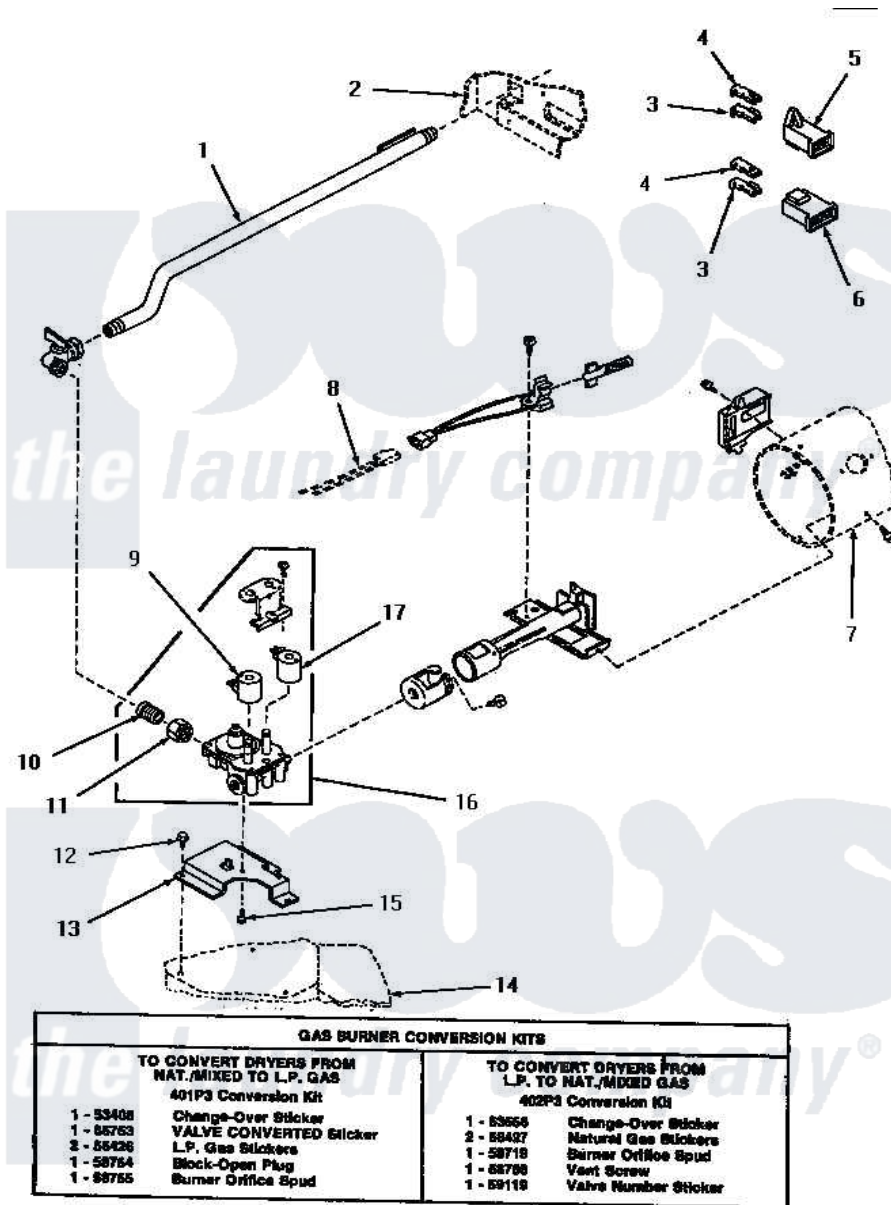

# Amana HG4109 08 - GAS VALVE, IGN, TERM & GAS CONV KITS

**GAS VALVE, IGNITER, TERMINALS AND GAS CONVERSION KITS**

Amana [Residential Amana HG4109 Washer Parts](#) Parts Diagram 08 - GAS VALVE, IGN, TERM & GAS CONV KITS  
 Click on the part number to view part

Item	Original Part Number	Replaced By	Status	Part Description
1	<a href="#">58911</a>			Assembly, Lead-In Pipe
2	Y00000000		Not Available	SEE NOTE CABINET
3	<a href="#">Y00190</a>			Connector-Receptacle
4	<a href="#">Y00189</a>			Terminal, Spade
5	<a href="#">58799</a>			Connector-2 Circuit
6	58800		Not Available	CONNECTOR-3 CIRCUIT (3 CIRCUIT CONNECTOR)
7	Y00000000		Not Available	SEE NOTE BURNER HOUSING
8	Y00000000		Not Available	SEE NOTE WIRING HARNESS
9	58804A	<a href="#">306106</a>		Coil, Holding And Booster-W
10	56282		Not Available	NIPPLE
11	Y58281		Not Available	NUT
12	56264	<a href="#">27001200</a>		Screw
13	58912	<a href="#">500821</a>		Bracket, Mounting-Gas
14	Y00000000		Not Available	SEE NOTE BASE

15	56124	<a href="#">3370225</a>	Screw
16	<a href="#">58804</a>		Assembly, Valve-Gas-Single-
17	58804B	<a href="#">694540</a>	Coil, 60 Hz
NI	58754	<a href="#">401P3</a>	Kit, Conversion-LP
"	58755	<a href="#">401P3</a>	Kit, Conversion-LP
"	58719	<a href="#">402P3</a>	Kit, Conversion-NG
"	58768	<a href="#">402P3</a>	Kit, Conversion-NG
"	56427	Not Available	STICKER
"	59119	Not Available	LABEL
"	<a href="#">401P3</a>		Kit, Conversion-LP
"	<a href="#">402P3</a>		Kit, Conversion-NG
"	53408	Not Available	LABEL,CHANGE-OVER
"	53556	Not Available	STICKER,CONVERSION
"	55753	Not Available	VALVE CONVERTED STICKER
"	Y56426	Not Available	L.P. GAS STICKERS