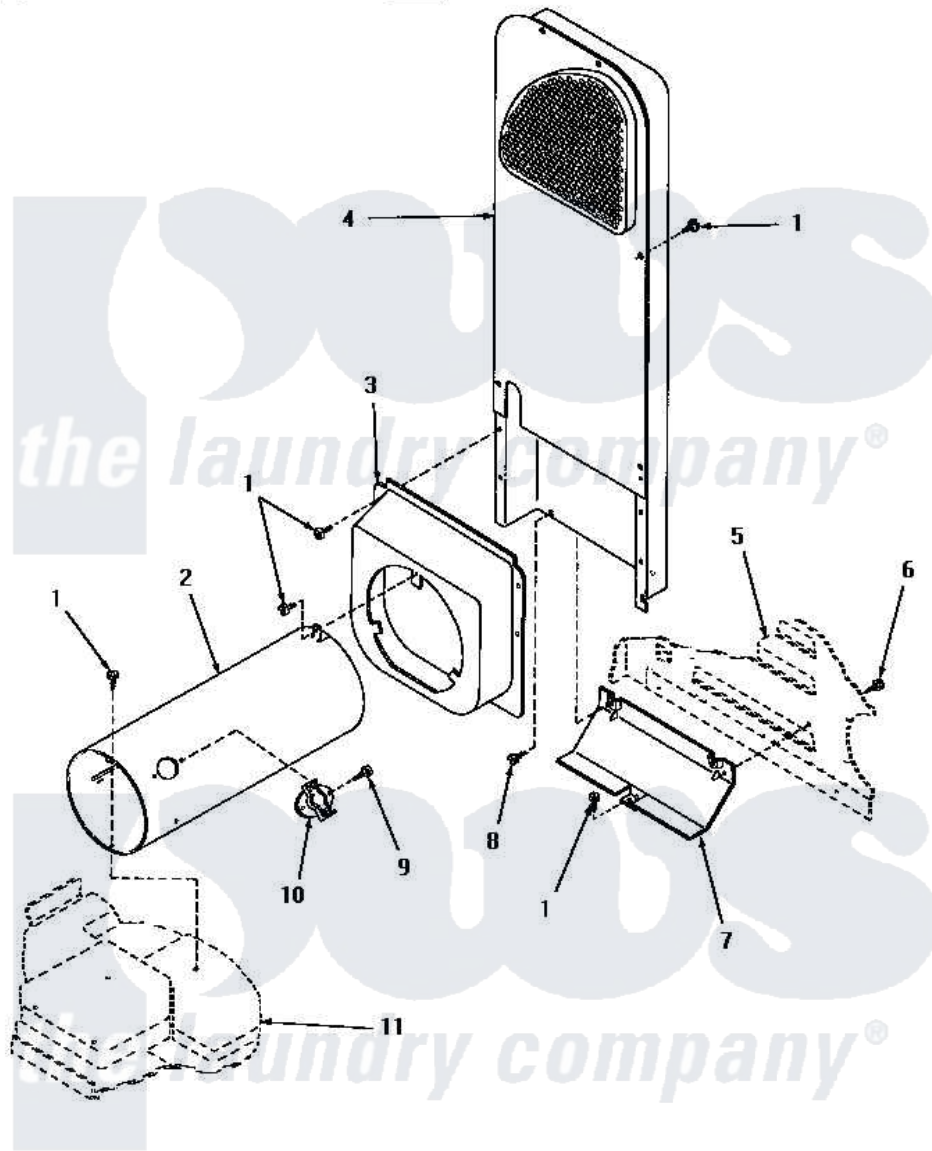

# Amana HG4109 10 - HEATER BOX

## HEATER BOX (Gas Models)

Amana [Residential Amana HG4109 Washer Parts](#) Parts Diagram 10 - HEATER BOX  
Click on the part number to view part

Item	Original Part Number	Replaced By	Status	Part Description
1	56264	<a href="#">27001200</a>		Screw
2	56240	<a href="#">08013801</a>		Bracket
3	56237	<a href="#">510101</a>		Shroud Heat Duct
4	56029	<a href="#">503605</a>		Assembly, Heater Duct
5	Y00000000		Not Available	SEE NOTE CABINET
6	25723	<a href="#">27001200</a>		Screw
7	58048		Not Available	HEAT SHIELD
8	51780	<a href="#">3390631</a>		Screw, 10-16 X 3/8
9	23222	<a href="#">3177991</a>		Screw
10	58366	<a href="#">489P3</a>		Limit Thermostat
11	Y00000000		Not Available	SEE NOTE BASE