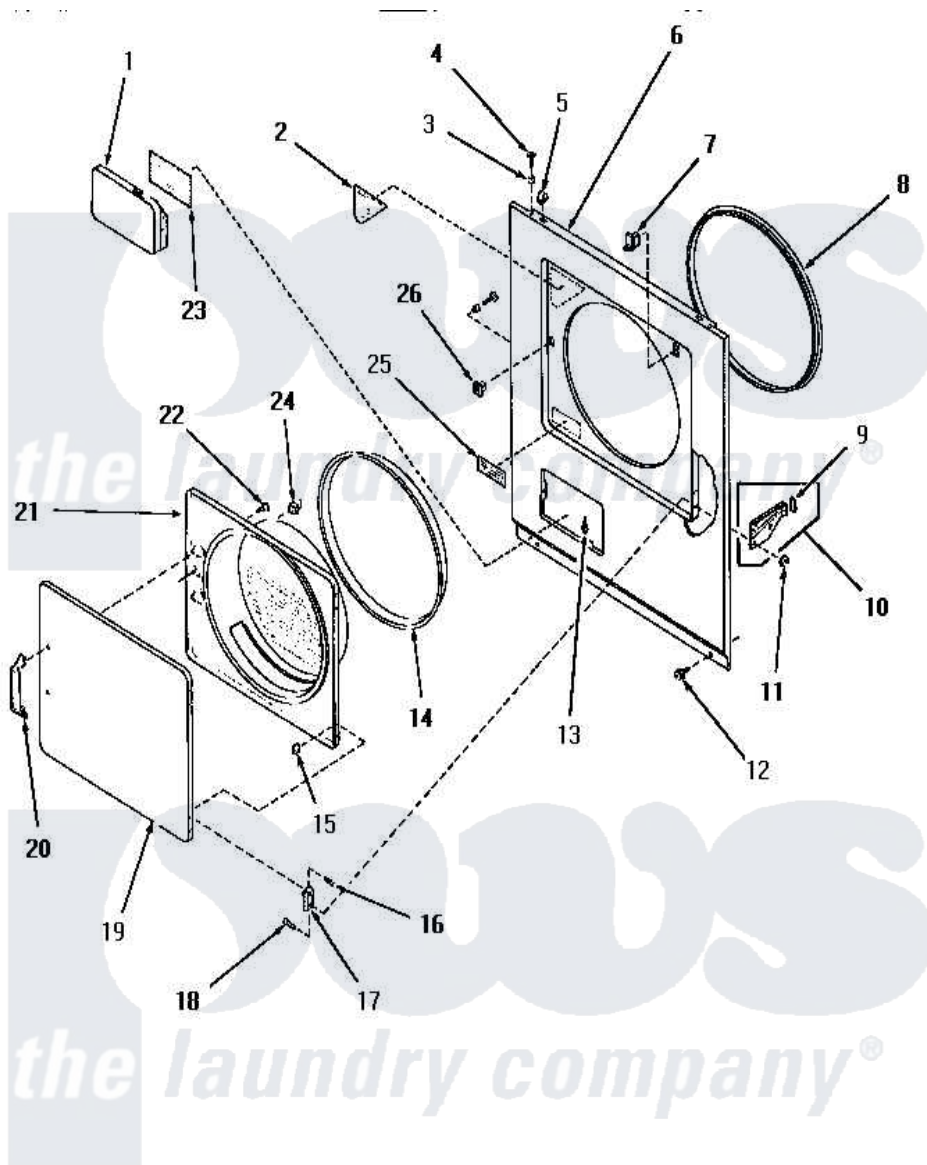

Amana HG4109 12 - LOADING DOOR, FRONT PANEL & SEALS

LOADING DOOR, FRONT PANEL AND SEALS

Amana [Residential Amana HG4109 Washer Parts](#) Parts Diagram 12 - LOADING DOOR, FRONT PANEL & SEALS

[Click on the part number to view part](#)

Item	Original Part Number	Replaced By	Status	Part Description
1	56535W	60795W		Door, Access
"	56162A		Not Available	ACCESS DOOR, AVOCADO
"	56162H		Not Available	ACCESS DOOR, HARVEST GOLD
"	56162K		Not Available	ACCESS DOOR, COFFEE
"	56162L		Not Available	DOOR,ACCESS
"	56162W		Not Available	ACCESS DOOR, WHITE
"	56535A		Not Available	ACCESS DOOR, AVOCADO
"	56535L		Not Available	ACCESS DOOR, L
"	57446A		Not Available	ACCESS DOOR, AVOCADO
"	57446H		Not Available	DOOR, ACCESS (GOLD)
"	57446K		Not Available	ACCESS DOOR, COFFEE
"	57446L		Not Available	DOOR,ACCESS
"	57446W		Not Available	DOOR, ACCESS (WHITE)
"	56535K		Not Available	ACCESS DOOR, COFFEE
"	56535H		Not Available	ACCESS DOOR, HARVEST GOLD