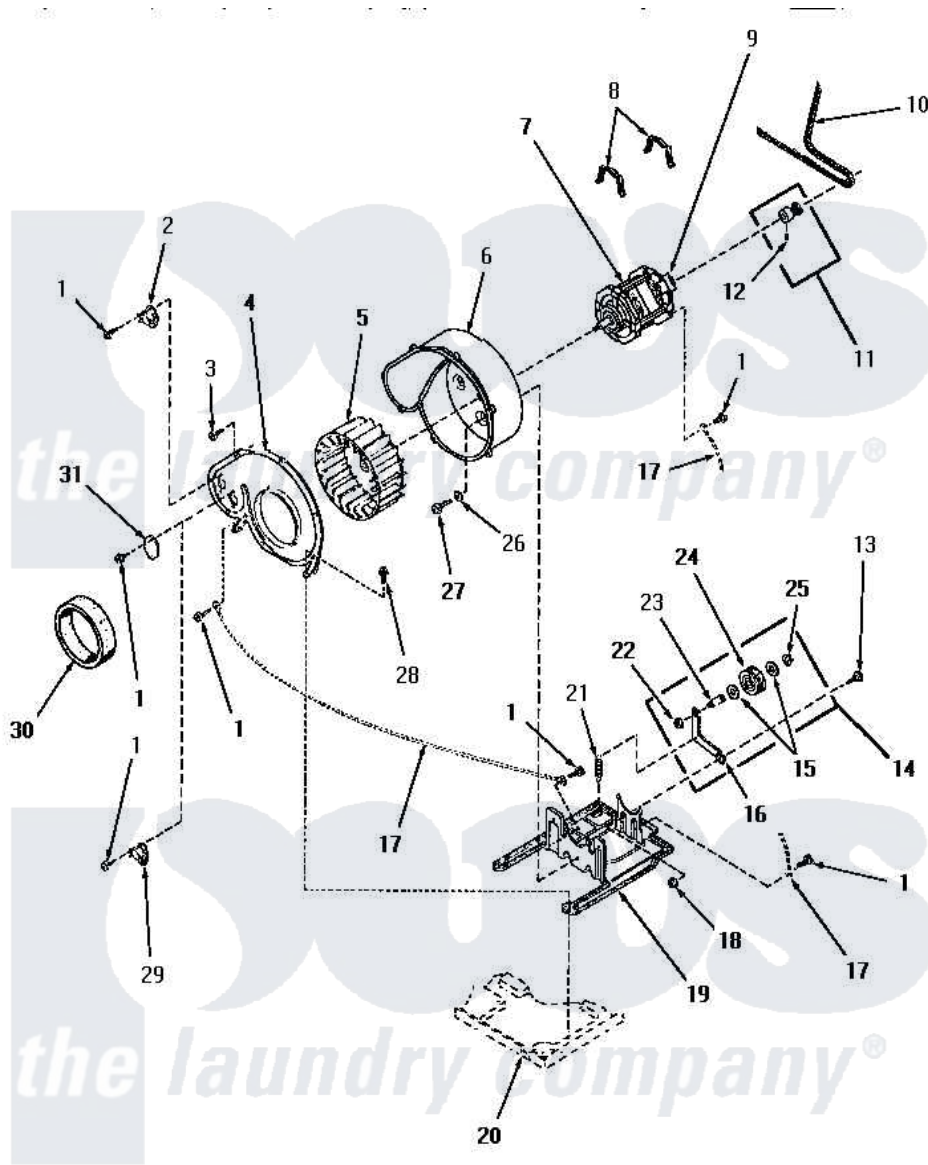

Amana HG4109 13 - MOTOR, EXHAUST FAN & BELT

MOTOR, EXHAUST FAN AND BELT

Amana [Residential Amana HG4109 Washer Parts](#) Parts Diagram 13 - MOTOR, EXHAUST FAN & BELT

[Click on the part number to view part](#)

Item	Original Part Number	Replaced By	Status	Part Description
1	23222	3177991		Screw
2	56410			Thermostat
3	23962	W10116760		Screw
4	56059		Not Available	EXHAUST FAN IMPELLER
5	56000	510139P		Assembly Blower Fan Package
6	56020			Housing, Blower
7	56075	915P3		Motor-Drive
"	Y58044	915P3		Motor-Drive
8	Y58047	660658		Clamp, Motor Mounting 343481 685441
9	53226		Not Available	SWITCH,MOTOR
"	53249		Not Available	SWITCH
10	56095	56095P		Belt Cylinder Package
11	56133	56062P		Kit-Motor
12	52906		Not Available	SETSCREW
13	52567			Bolt, Shoulder

"	56587		Not Available	SCREW, 1/4-20 HEX HD SH
14	Y56170	56170P		Assembly- Idle
15	52549			Washer, 501 ID X3/4 Odx
16	56057		Not Available	LEVER, IDLER
17	Y00000000		Not Available	SEE NOTE GROUND WIRE, GREEN
18	52566	27001225		Nut, Jam Mid Lock 1/4-20
19	Y58045	503613		Mount, Motor
20	Y00000000		Not Available	SEE NOTE BASE
21	56076			Spring, Idler
22	56156	358160		Nut
23	56461			Shaft
24	Y54414			Assembly, Wheel And Bearing
25	23748			Ring, Retaining
26	20492	M0270504		Washer
27	56264	27001200		Screw
28	25723	27001200		Screw
29	56081	56081LAL		Ridig Door Stop
"	56471		Not Available	THERMOSTAT
30	56065		Not Available	SEAL
31	Y0056157		Not Available	SUB 86495, SWITCH, LIGHT