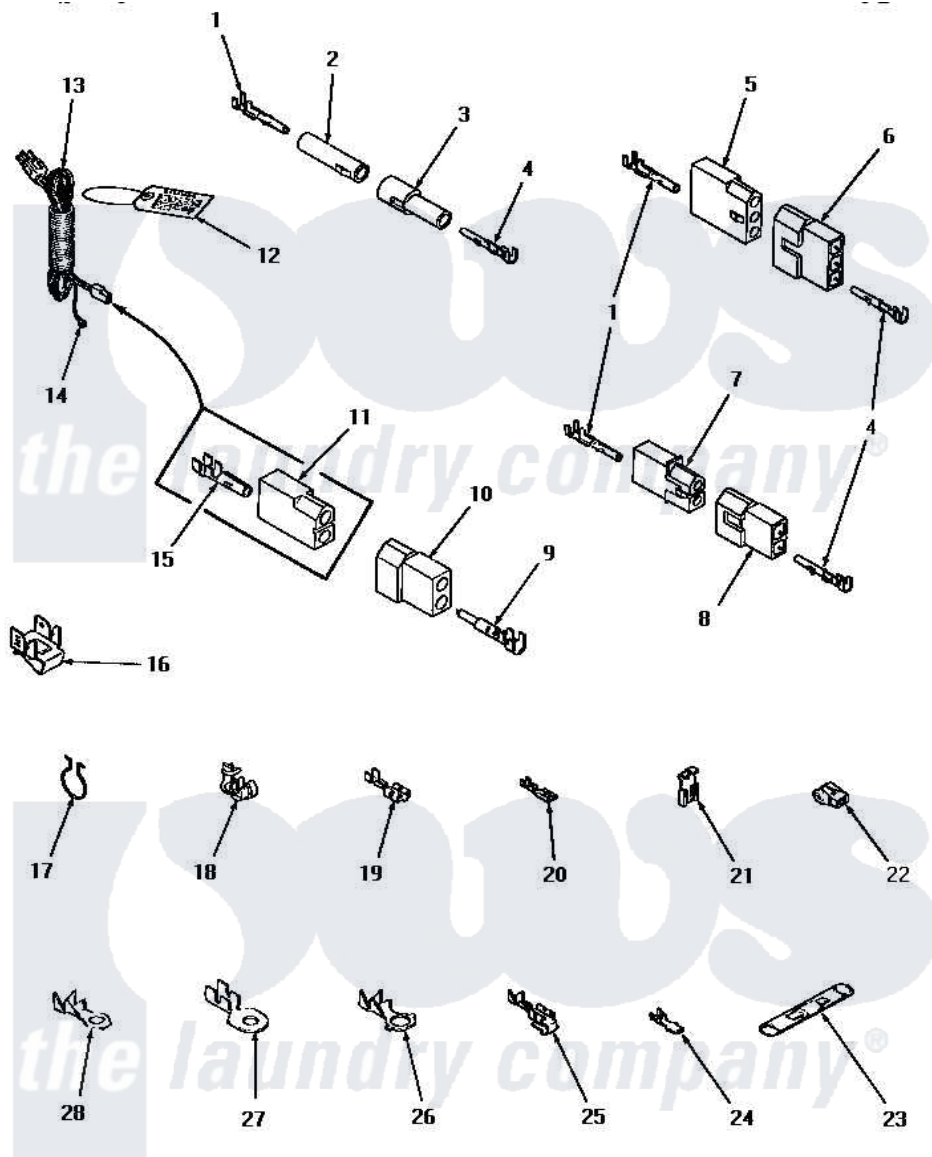

Amana HG4109 14 - POWER CORD & TERMINALS

POWER CORD AND TERMINALS

Amana [Residential Amana HG4109 Washer Parts](#) Parts Diagram 14 - POWER CORD & TERMINALS
 Click on the part number to view part

Item	Original Part Number	Replaced By	Status	Part Description
1	Y00117	5011-XX		093 Female Socket
2	26301			Receptacle, Molex
3	26302		Not Available	PLUG, 1 CIRCUIT
4	Y00116			Terminal, Pin-Male
5	23039	697780		Receptacle,
6	23040			Plug-3 Circuit
7	56451			Receptacle, 2 Circuit
8	56448			Terminal Block Plug
9	Y00127			Terminal, Pin-1/8 Male
10	56266			Plug
11	56265			Receptacle, 2 Circuit
12	25235	48301		Hose
13	Y56222	27001142		Cord, Power
14	Y00000000		Not Available	SEE NOTE GROUND WIRE, GREEN
15	00130			Terminal, Pin-1/8 Femal
16	Y00161	B5733302		Clip, Ground

17	51291		Clip, Wire
18	21903	211881	Grommet, Cord Part Not Used-Gas Models Only
19	Y00119	Not Available	SPADE TERMINAL(18 GAUGE) (1/4 INCH-(1) 18 GAUGE WIRE)
20	00112		Terminal, Spade-3/16 Fe
21	Y00120		Terminal, Flag-1/4 Fema
22	70210	Not Available	INSULATOR,BLUE
23	21091	Not Available	CONNECTOR TWO 1/4 INCH MALE
24	Y00139	Y00138	Male Tab Terminal 18 Gauge Wire)
25	Y00114		Spade Terminal
26	Y00113	Not Available	TERMINAL,RING-1/4 STUD
27	Y00111		Ring Terminal No.10 No.10 18 Gauge Wires Or
28	00110		No.10 18 Gauge Wire