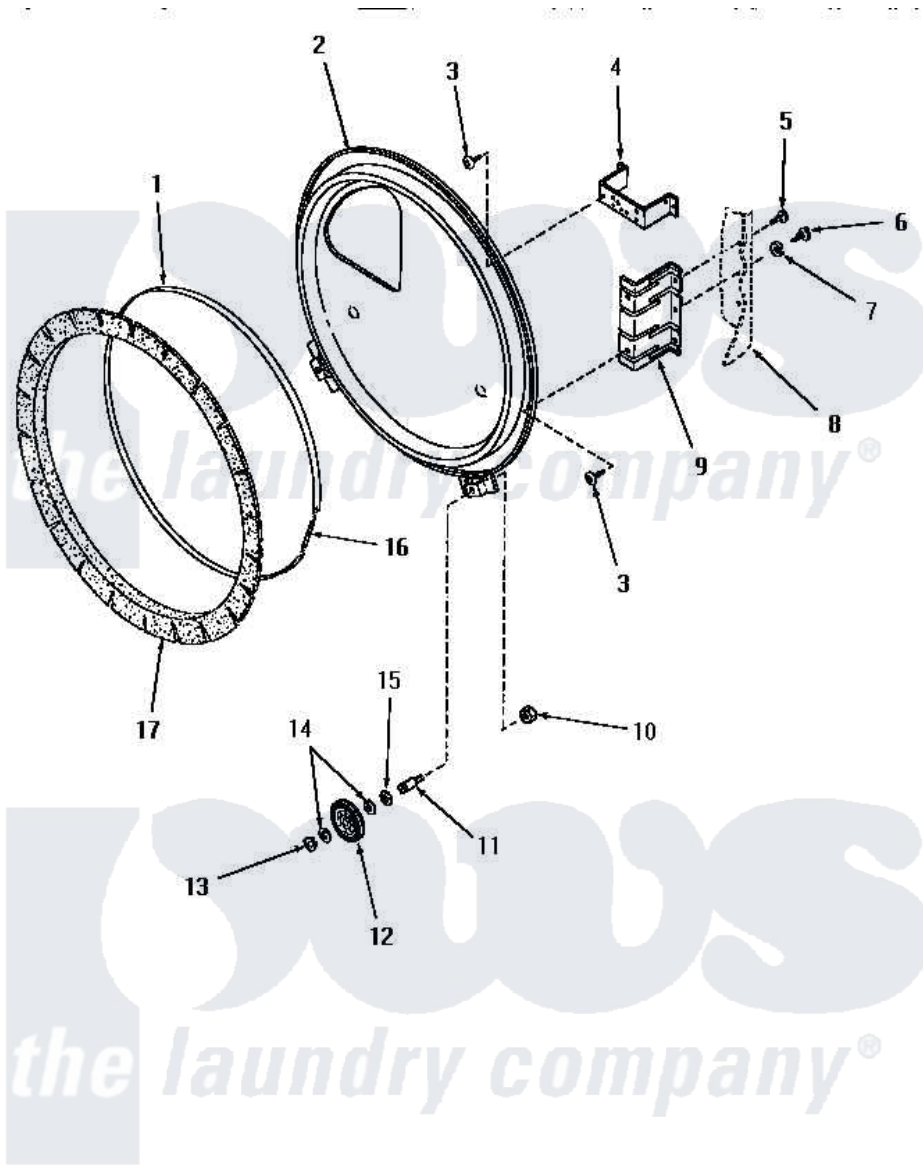

# Amana HG4109 15 - REAR BLKHD, FELT SEAL & CYLINDER ROLLER

## REAR BULKHEAD, FELT SEAL AND CYLINDER ROLLER

Amana [Residential Amana HG4109 Washer Parts](#) Parts Diagram 15 - REAR BLKHD, FELT SEAL & CYLINDER ROLLER

[Click on the part number to view part](#)

Item	Original Part Number	Replaced By	Status	Part Description
1	Y56090		Not Available	SEAL STRAP
2	56540		Not Available	ASSY,REAR BULKHEAD
3	56078	<a href="#">M400664</a>		SCrew Tap Trs Cr Rec 1016AB
4	56048	<a href="#">60823P</a>		Bracket, Terminal Block
5	25723	<a href="#">27001200</a>		Screw
6	<a href="#">52909</a>			Screw, 10B-16 X 1/2 HeX
7	51474		Not Available	WASHER,13/64IDX1/2ODX.
8	Y00000000		Not Available	SEE NOTE CABINET
9	56055		Not Available	BRACKET,BULKHEAD-REAR
10	56156	<a href="#">358160</a>		Nut
11	<a href="#">56461</a>			Shaft
12	56457	<a href="#">62649P</a>		Roller- CY
13	<a href="#">23748</a>			Ring, Retaining
14	<a href="#">52549</a>			Washer, 501 ID X3/4 Odx
15	23886		Not Available	WASHER,.578IDX1.25ODX1