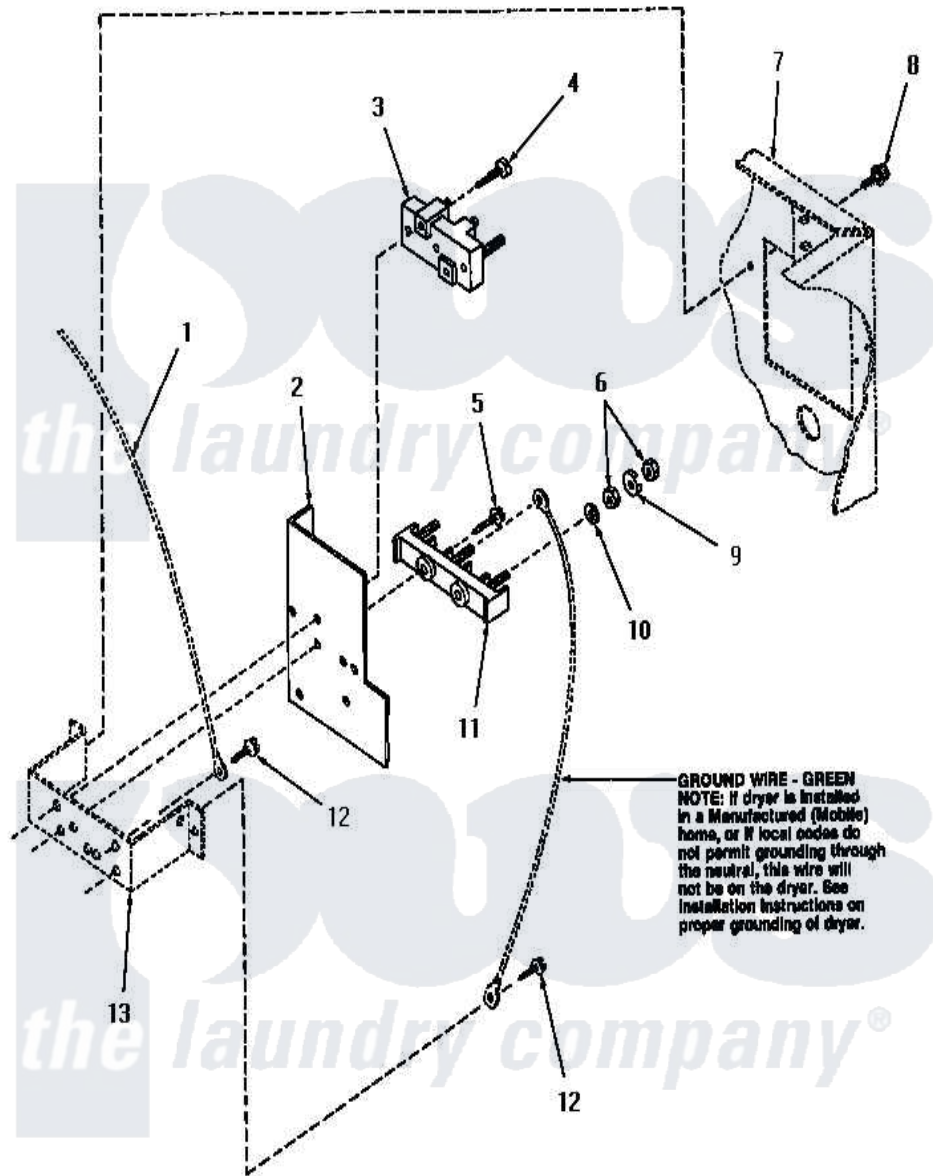

Amana HG4109 16 - TERMINAL BLOCK

Amana [Residential Amana HG4109 Washer Parts](#) Parts Diagram 16 - TERMINAL BLOCK
 Click on the part number to view part

Item	Original Part Number	Replaced By	Status	Part Description
1	Y00000000		Not Available	SEE NOTE GROUND WIRE, GREEN
2	56087			Shield, Terminal Block
3	50854	33001244		Block, Terminal
4	Q6535		Not Available	SCREW, 10B-16 X 3/4 ROU
5	56131		Not Available	SCREW, 10BT X 1 TAPPING
6	Q6163		Not Available	NUT
7	Y00000000		Not Available	SEE NOTE CABINET
8	25723	27001200		Screw
9	51474		Not Available	WASHER, 13/64IDX1/2ODX.
10	56552		Not Available	LOCKWASHER
11	58555		Not Available	TERMINAL BLOCK
12	51784		Not Available	SCREW, 10B-16 X 1/2 HEX
13	Y00000000		Not Available	SEE NOTE TERMINAL BLOCK BRACKET