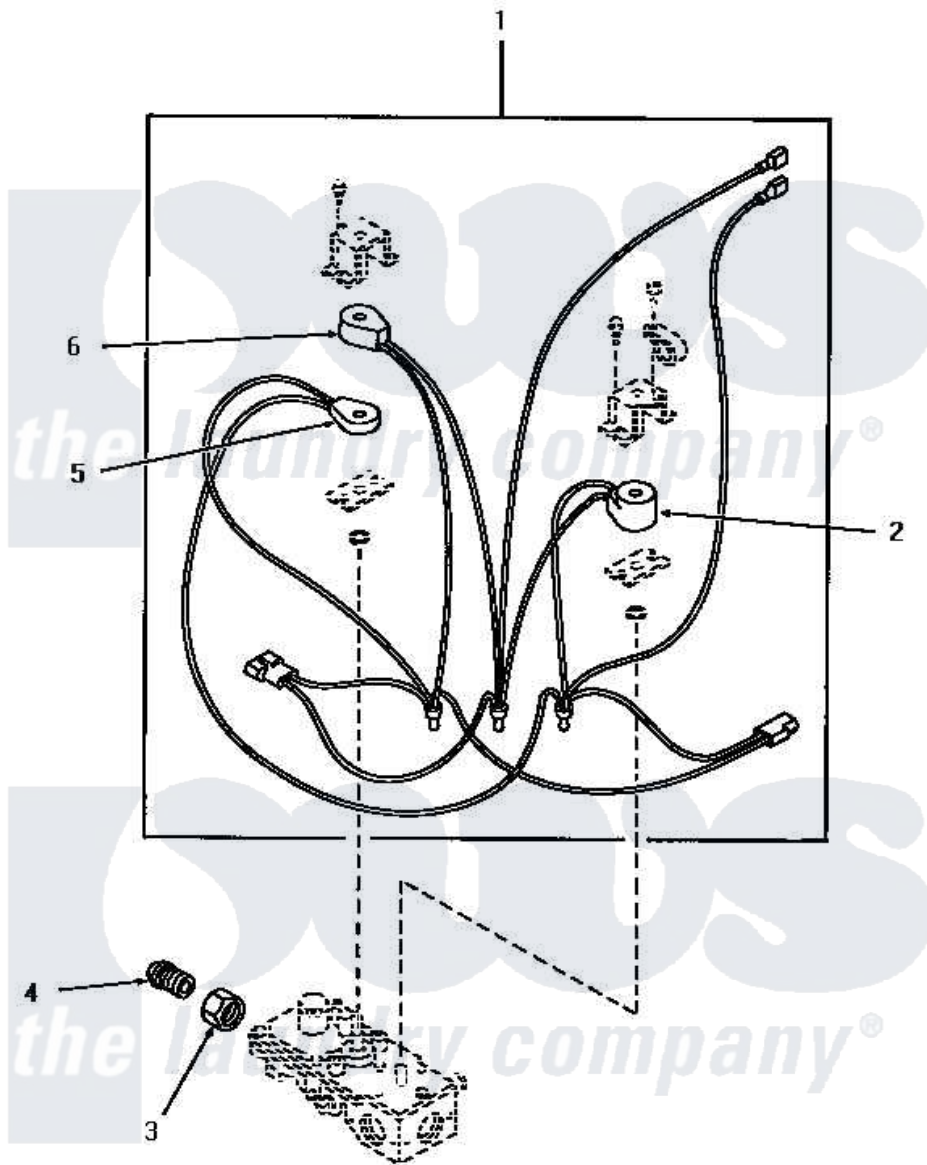

Amana HG4209 01 - 56225 GAS VALVE ASSY

Amana [Residential Amana HG4209 Washer Parts](#) Parts Diagram 01 - 56225 GAS VALVE ASSY
 Click on the part number to view part

Item	Original Part Number	Replaced By	Status	Part Description
1	56225A			Kit, Coil
2	56225D	56225A		Kit, Coil
3	56281		Not Available	NUT, UNION
4	56282		Not Available	NIPPLE
5	56225C	56225A		Kit, Coil
6	56225B	56225A		Kit, Coil
NI	56225		Not Available	GAS VALVE ASSEMBLY