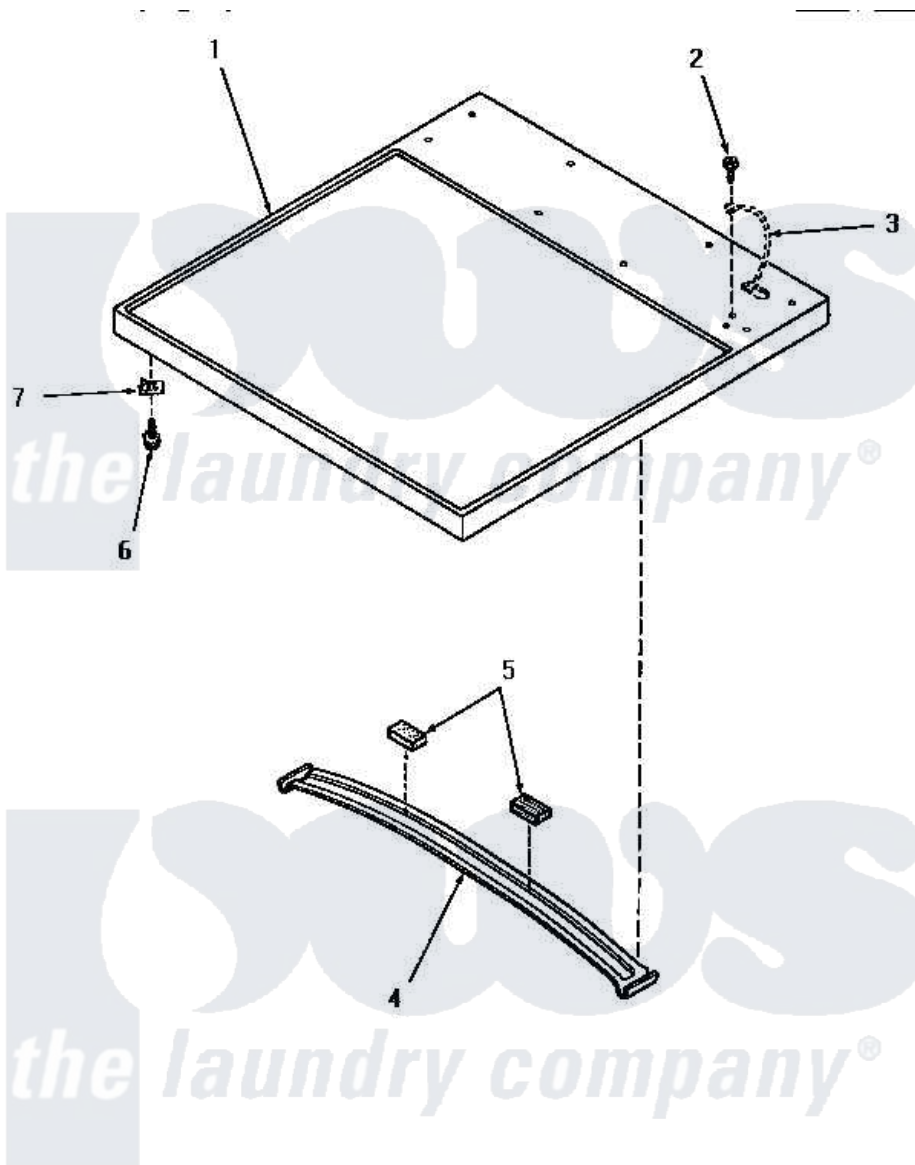

# Amana HG4209 02 - CABINET TOP

## CABINET TOP

Amana [Residential Amana HG4209 Washer Parts](#) Parts Diagram 02 - CABINET TOP

[Click on the part number to view part](#)

Item	Original Part Number	Replaced By	Status	Part Description
1	0057066		Not Available	SUB 56767,OVERLOAD
"	57066W		Not Available	ASSY, TOP PANEL- DOMESTIXREPLACE
"	57066L		Not Available	ASSY, TOP PANEL-DOMESTI
"	57066K		Not Available	CABINET TOP, COFFEE
"	57066A		Not Available	CABONET TOP, AVOCADO
2	51784		Not Available	SCREW, 10B-16 X 1/2 HEX
3	Y00000000		Not Available	SEE NOTE GROUND WIRE, GREEN
4	56213		Not Available	TOP BRACE
5	56968		Not Available	PAD, FELT-ADHESIVE BACK
6	<a href="#">23008</a>			Screw, 10-24 X 3/4 Sems
7	20249	<a href="#">36020</a>		Nut-10-24