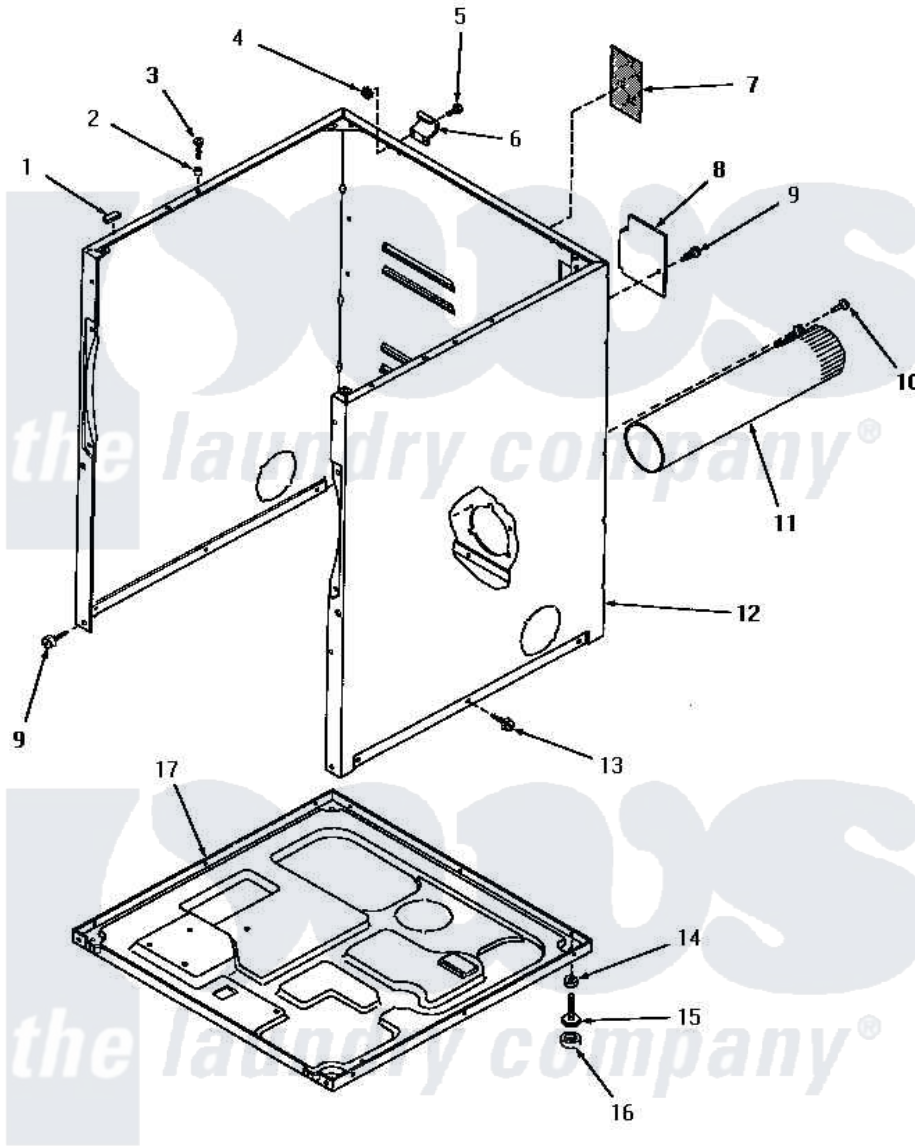

Amana HG4209 03 - CABINET, EXHAUST DUCT & BASE

CABINET, EXHAUST DUCT AND BASE

Amana [Residential Amana HG4209 Washer Parts](#) Parts Diagram 03 - CABINET, EXHAUST DUCT & BASE
 Click on the part number to view part

Item	Original Part Number	Replaced By	Status	Part Description
1	Y56128			Pad, Bumper
2	56079	505187		Locator, Panel
3	56086	Y014874		Screw, Idler Arm And Sleeve
4	23951	M0282009		Nut
5	Y90576		Not Available	HEX HEAD SCREW
6	56043		Not Available	HINGE, TOP
7	56427		Not Available	STICKER
8	56044	60821		Access Cover
9	25723	27001200		Screw
10	25724		Not Available	HEX HEAD SCREW
11	56118		Not Available	ASSY, EXHAUST DUCT
12	57070A		Not Available	CABINET, AVOCADO
"	57070H		Not Available	ASSY, DRYER CABINET
"	57070K		Not Available	CABINET, COFFEE
"	57070L		Not Available	CABINET, ALMOND
"	57070W		Not Available	CABINET, WHITE

13	51784	Not Available	SCREW, 10B-16 X 1/2 HEX
14	20274	62739	Nut, Lock
15	Y52696	Y305086	Adjustable Leg And Nut
16	70282	Y314137	Foot, Rubber
17	56074		Base