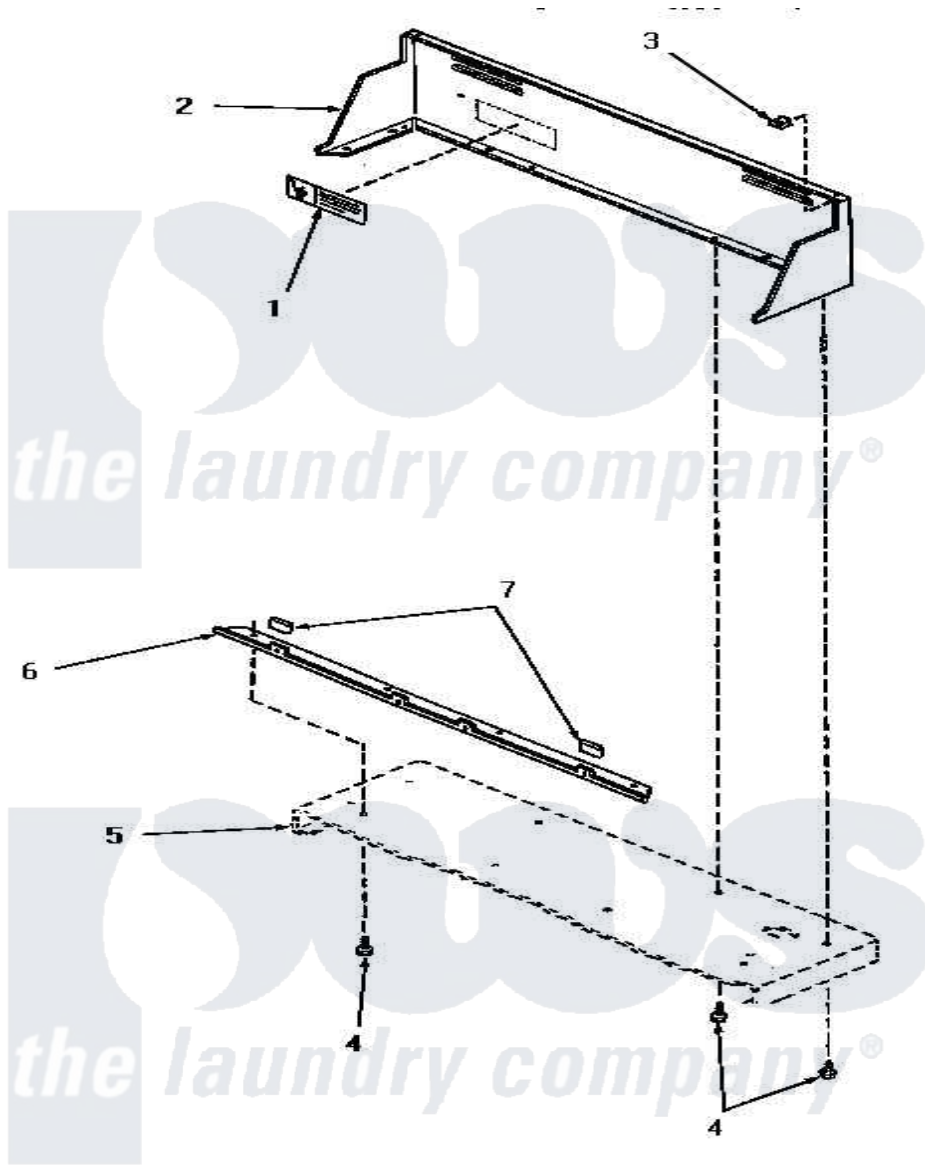

# Amana HG4209 04 - CONTROL HOOD

## CONTROL HOOD

[Amana Residential Amana HG4209 Washer Parts](#) Parts Diagram 04 - CONTROL HOOD

[Click on the part number to view part](#)

Item	Original Part Number	Replaced By	Status	Part Description
1	24903		Not Available	STICKER,DISCONNECT POW
2	56014W		Not Available	CONTROL HOOD, WHITE
"	56014L		Not Available	CONTROL HOOD, ALMOND
"	56014K		Not Available	CONTROL HOOD, COFFEE
"	56014H		Not Available	CONTROL HOOD, HARVEST GOLD
"	56014A		Not Available	CONTROL HOOD, AVOCADO
3	<a href="#">24522</a>			Nut, Speed-8ab-18 C1995
4	55985	<a href="#">W10116760</a>		Screw
5	Y00000000		Not Available	SEE NOTE CABINET TOP
6	56070		Not Available	ANGLE,MOUNTING-CONTROL
7	24859		Not Available	SLEEVE,SUPPORT ANGLE