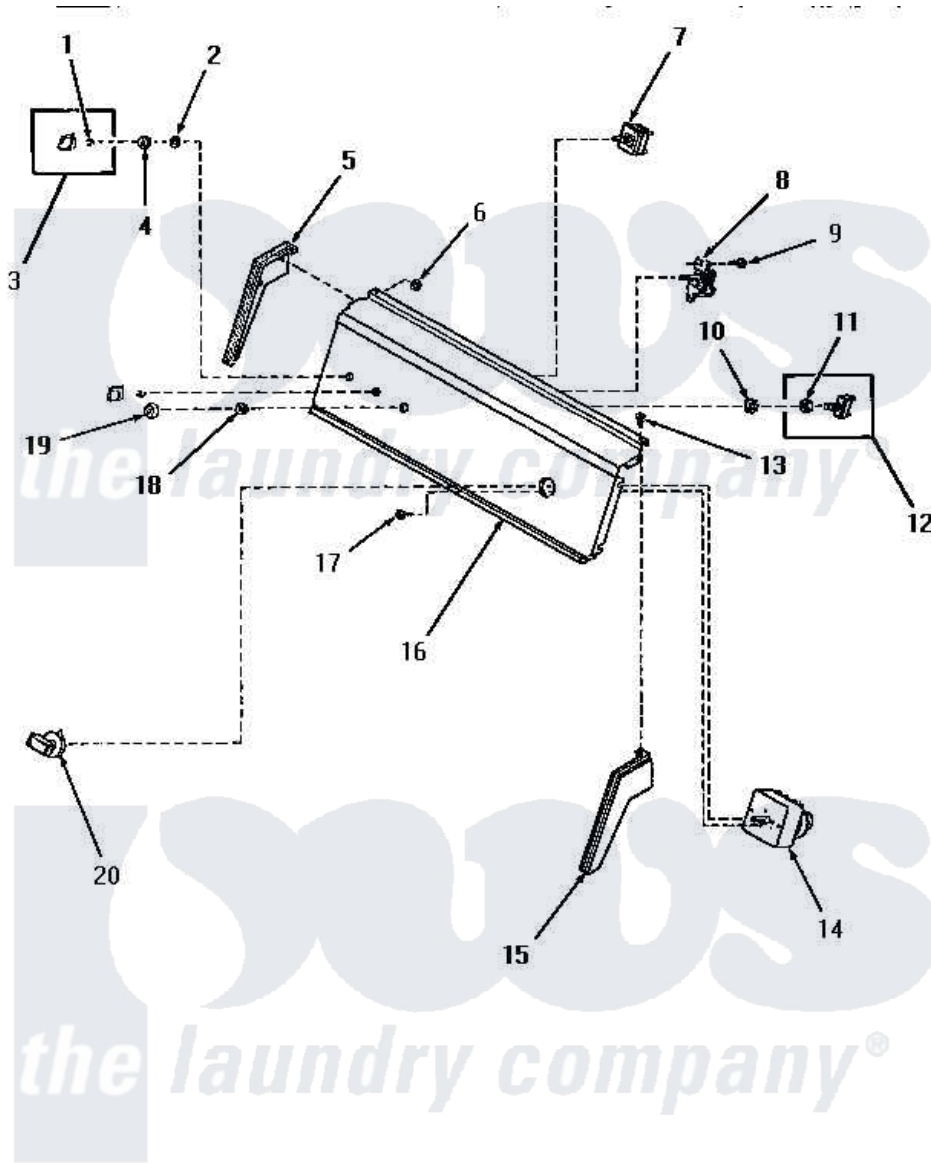

Amana HG4209 05 - CONTROL PANEL & CONTROLS

CONTROL PANEL AND CONTROLS

Amana [Residential Amana HG4209 Washer Parts](#) Parts Diagram 05 - CONTROL PANEL & CONTROLS

[Click on the part number to view part](#)

| Item | Original Part Number | Replaced By | Status | Part Description |
|------|-----------------------|----------------------------|---------------|--|
| " | NOTE: | | Not Available | THE 56225 GAS VALVE HAS BEEN REPLACED BY THE 58804 GAS VALVE--SEE PAGES 14 AND 15. |
| 1 | 10519 | | Not Available | RETAINER |
| 2 | 91176 | | | Lockwasher, 3/8 Intshkp |
| 3 | 28124 | | Not Available | ASSY,KNOB-SWITCH |
| 4 | 24205 | | | Nut, Knurled 3/8-24 |
| 5 | 25124 | | Not Available | CONTROL HOOD END, LEFT |
| 6 | 25126 | 5303284616 | | Clip |
| 7 | Y58032 | 58032 | | Switch |
| " | 52623 | 58032 | | Switch |
| 8 | 53516 | | Not Available | BUZZER |
| 9 | 55985 | W10116760 | | Screw |
| 10 | 25820 | | Not Available | LOCKWASHER,1/2 INT SHK |
| 11 | 52947 | | | Nut, Hex 15/32-32 |
| 12 | 57349 | 55882P | | Assembly- Switch |

| | | | |
|----|-----------------------|---------------|----------------------------|
| 13 | 25232 | Not Available | SCREW,8AB-18X7/8 OVAL |
| 14 | 56260 | Not Available | TIMER |
| 15 | 25123 | Not Available | CONTROL HOOD END, RIGHT |
| 16 | 57661 | Not Available | ASSY,CONTROL PANEL |
| 17 | 70212 | | Screw, 8-32 X 5/32 RD H |
| 18 | Y24206 | Not Available | NUT,KNURLED |
| 19 | 57327 | Not Available | COLLAR,SWITCH |
| 20 | 56508 | Not Available | ASSY,KNOB-TIMER |