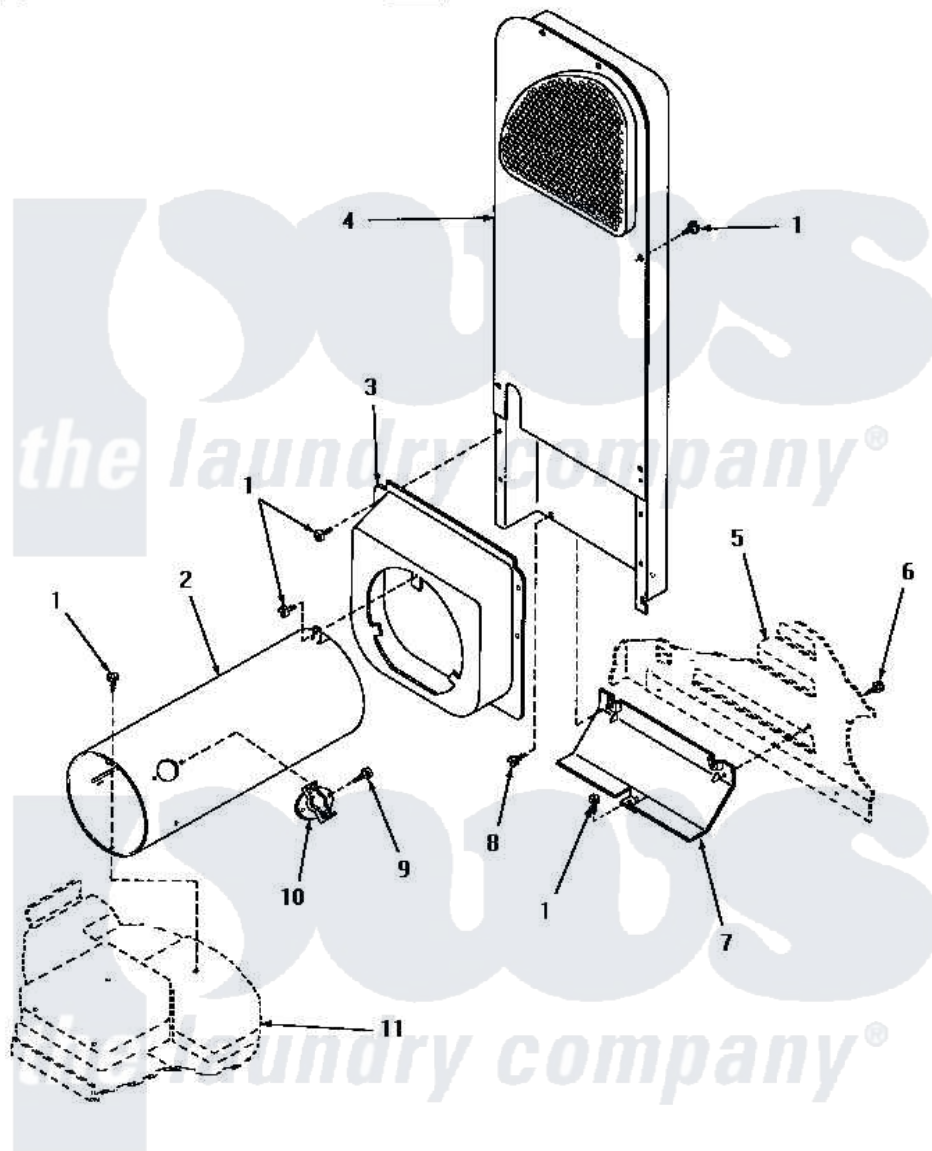

Amana HG4209 10 - HEATER BOX

HEATER BOX (Gas Models)

Amana [Residential Amana HG4209 Washer Parts](#) Parts Diagram 10 - HEATER BOX

[Click on the part number to view part](#)

Item	Original Part Number	Replaced By	Status	Part Description
1	56264	27001200		Screw
2	56240	08013801		Bracket
3	56237	510101		Shroud Heat Duct
4	56029	503605		Assembly, Heater Duct
5	Y00000000		Not Available	SEE NOTE CABINET
6	25723	27001200		Screw
7	58048		Not Available	HEAT SHIELD
8	51780	3390631		Screw, 10-16 X 3/8
9	23222	3177991		Screw
10	58366	489P3		Limit Thermostat
11	Y00000000		Not Available	SEE NOTE BASE