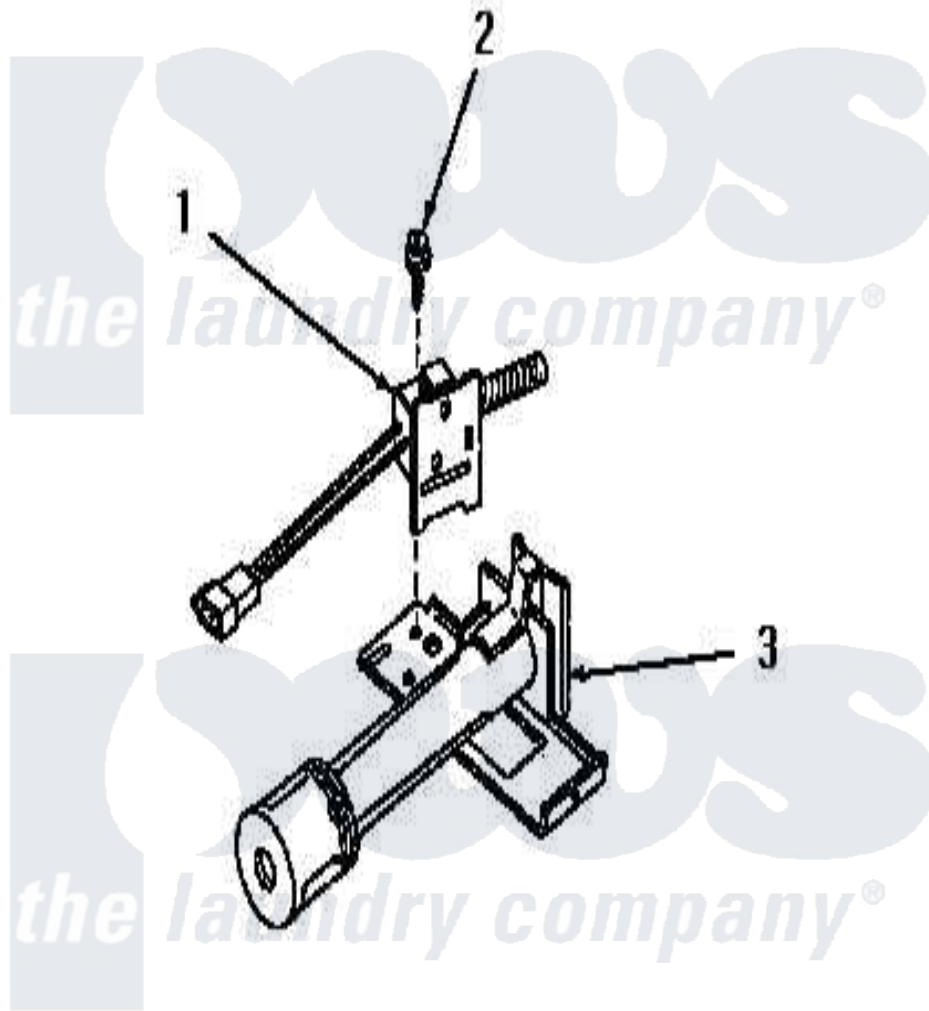

# Amana HG4209 11 - IGNITER (CHANGE)

Amana [Residential Amana HG4209 Washer Parts](#) Parts Diagram 11 - IGNITER (CHANGE)  
Click on the part number to view part

Item	Original Part Number	Replaced By	Status	Part Description
1	58823	<a href="#">37001308</a>		Ignitor
2	<a href="#">56693</a>			Screw, No.6-20 x. 44/.41 In
3	Y0000000		Not Available	SEE NOTE BURNER TUBE ASSEMBLY