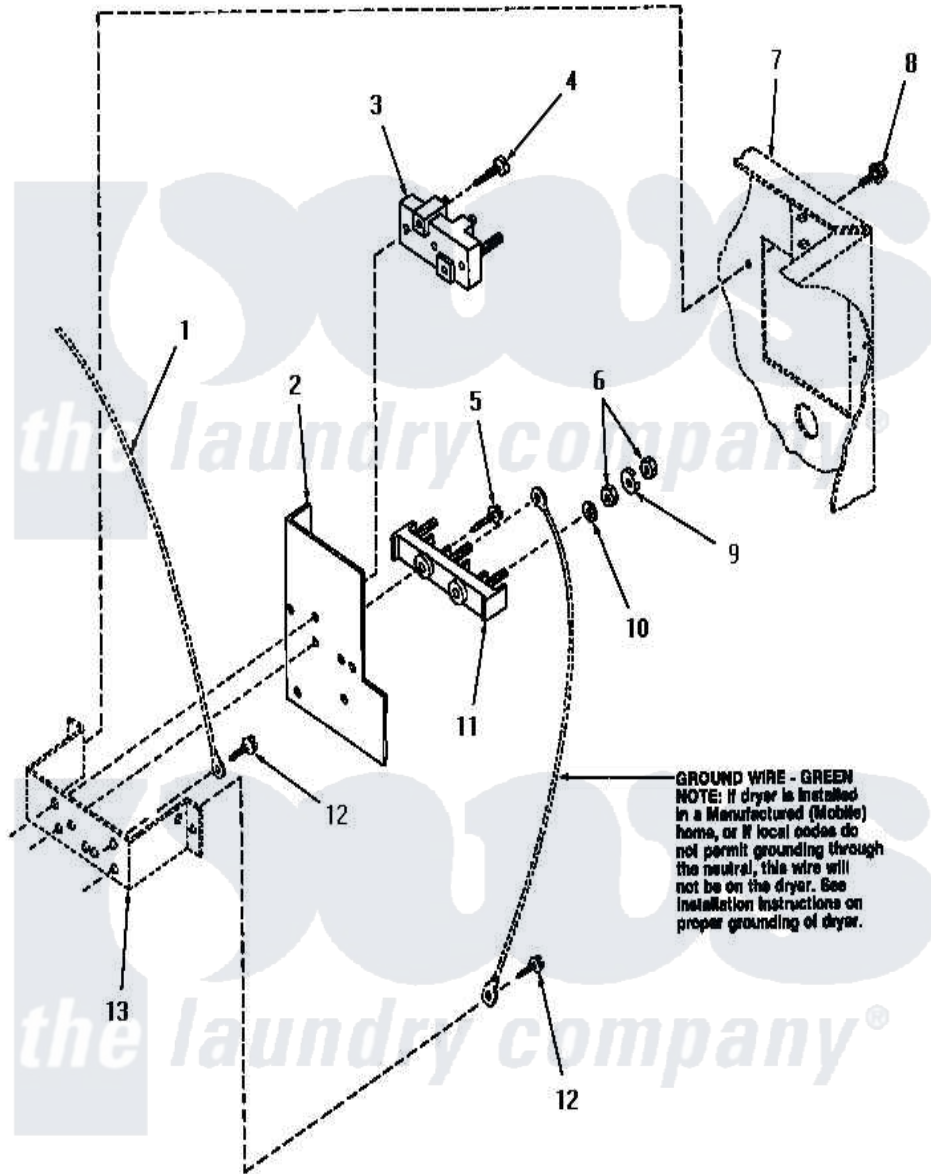

Amana HG4209 16 - TERMINAL BLOCK

Amana [Residential Amana HG4209 Washer Parts](#) Parts Diagram 16 - TERMINAL BLOCK
 Click on the part number to view part

Item	Original Part Number	Replaced By	Status	Part Description
1	Y00000000		Not Available	SEE NOTE GROUND WIRE, GREEN
2	56087			Shield, Terminal Block
3	50854	33001244		Block, Terminal
4	Q6535		Not Available	SCREW, 10B-16 X 3/4 ROU
5	56131		Not Available	SCREW, 10BT X 1 TAPPING
6	Q6163		Not Available	NUT
7	Y00000000		Not Available	SEE NOTE CABINET
8	25723	27001200		Screw
9	51474		Not Available	WASHER, 13/64IDX1/2ODX.
10	56552		Not Available	LOCKWASHER
11	58555		Not Available	TERMINAL BLOCK
12	51784		Not Available	SCREW, 10B-16 X 1/2 HEX
13	Y00000000		Not Available	SEE NOTE TERMINAL BLOCK BRACKET