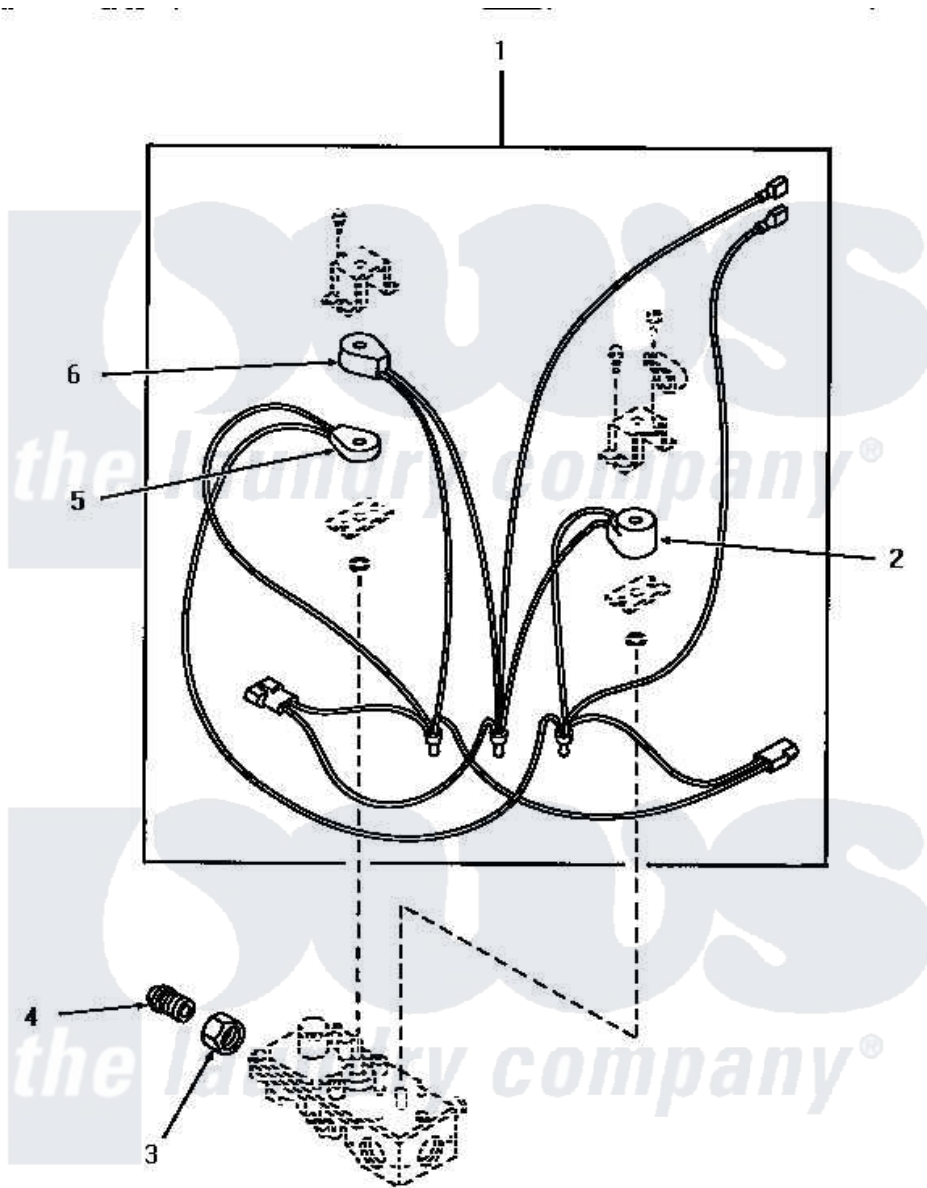

Amana HG4280 01 - 56225 GAS VALVE ASSY

Amana [Residential Amana HG4280 Dryer Parts](#) Parts Diagram 01 - 56225 GAS VALVE ASSY
 Click on the part number to view part

Item	Original Part Number	Replaced By	Status	Part Description
1	56225A			Kit, Coil
2	56225D	56225A		Kit, Coil
3	56281		Not Available	NUT, UNION
4	56282		Not Available	NIPPLE
5	56225C	56225A		Kit, Coil
6	56225B	56225A		Kit, Coil
NI	56225		Not Available	GAS VALVE ASSEMBLY