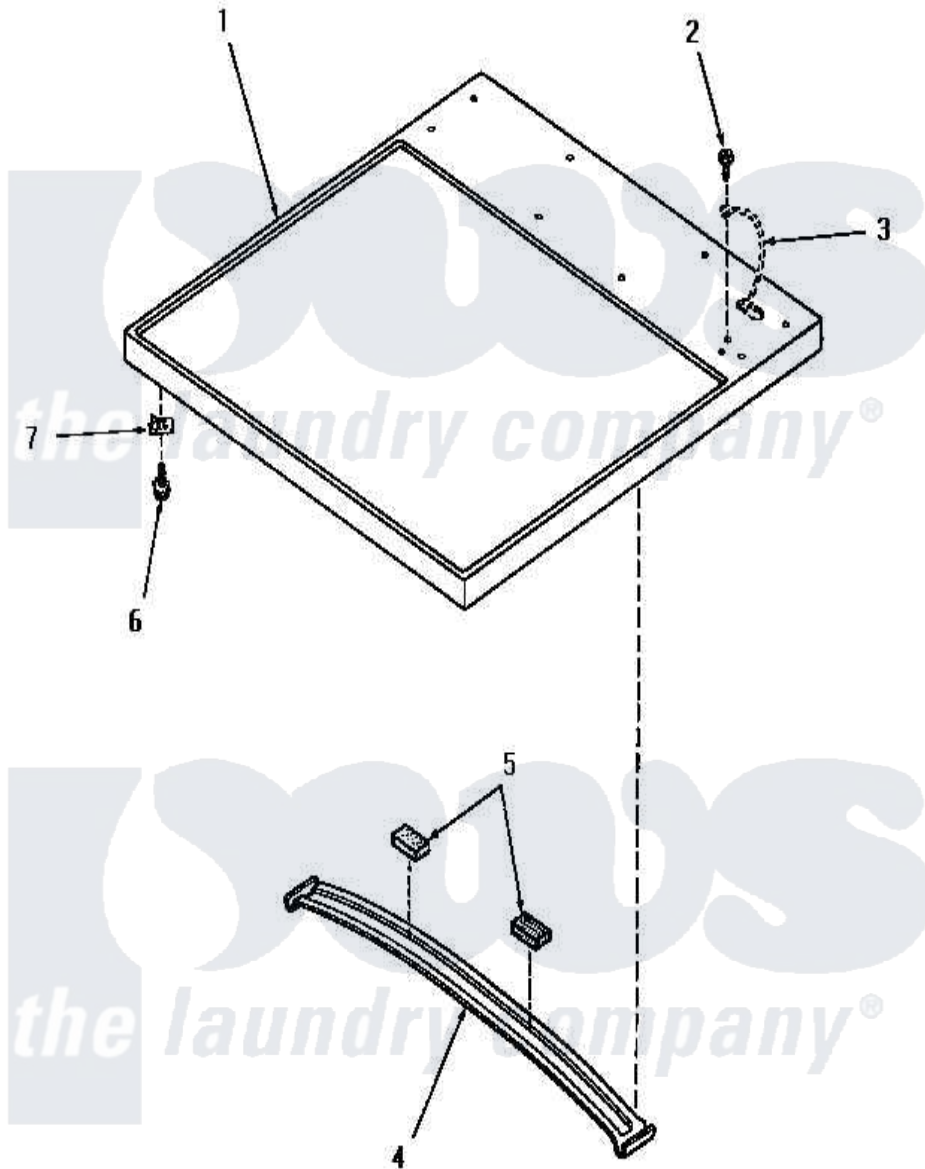

# Amana HG4280 02 - CABINET TOP

Amana [Residential Amana HG4280 Dryer Parts](#) Parts Diagram 02 - CABINET TOP  
 Click on the part number to view part

Item	Original Part Number	Replaced By	Status	Part Description
1	56097W		Not Available	CABINET TOP, WHITE
"	56097L		Not Available	CABINET TOP, ALMOND
"	56097K		Not Available	CABINET TOP, COFFEE
"	56097A		Not Available	CABINET TOP, AVOCADO
"	56097H		Not Available	CABINET TOP, HARVEST GOLD
2	51784		Not Available	SCREW, 10B-16 X 1/2 HEX
3	Y00000000		Not Available	SEE NOTE GROUND WIRE, GREEN
4	56213		Not Available	TOP BRACE
5	56968		Not Available	PAD, FELT-ADHESIVE BACK
6	<a href="#">23008</a>			Screw, 10-24 X 3/4 Sems
7	20249	<a href="#">36020</a>		Nut-10-24