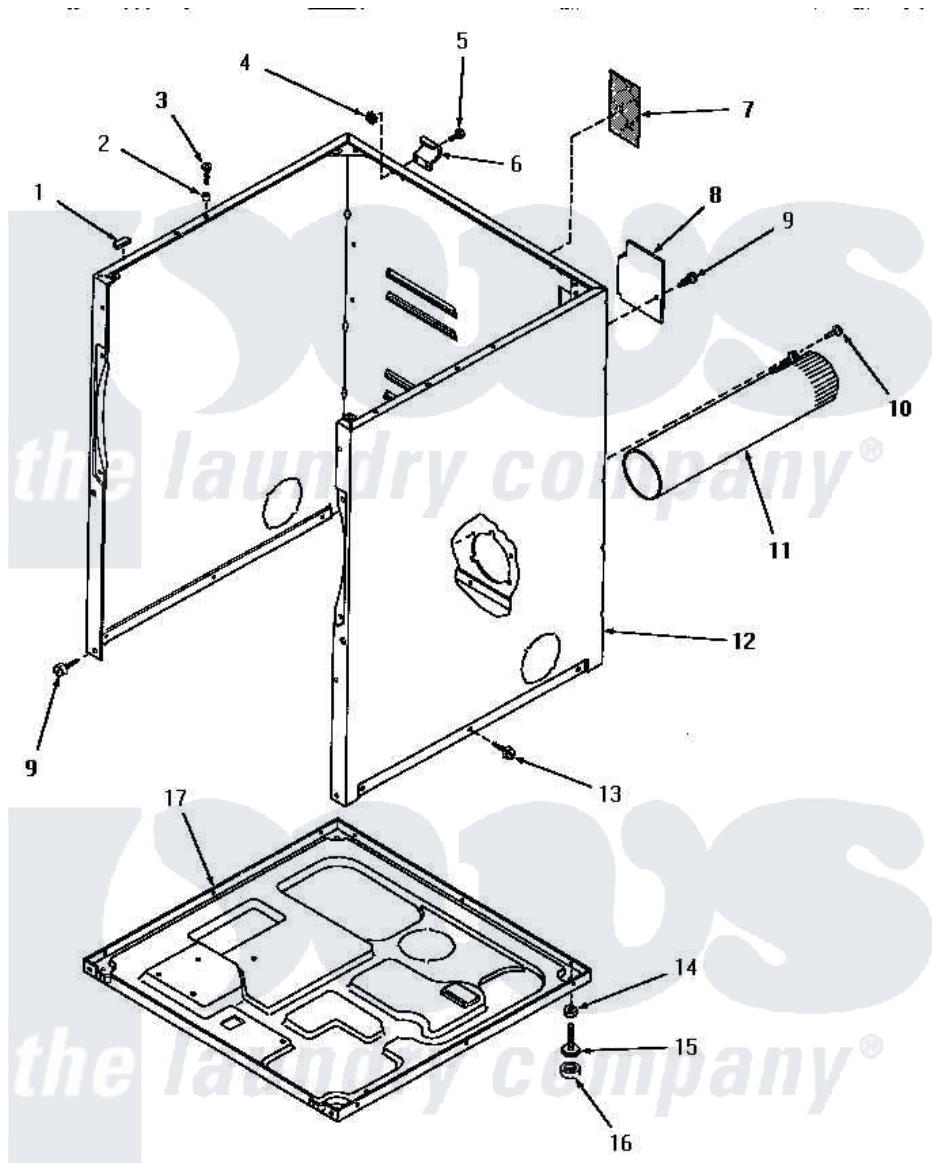

Amana HG4280 03 - CABINET, EXHAUST DUCT & BASE

CABINET, EXHAUST DUCT AND BASE

Amana [Residential Amana HG4280 Dryer Parts](#) Parts Diagram 03 - CABINET, EXHAUST DUCT & BASE
 Click on the part number to view part

Item	Original Part Number	Replaced By	Status	Part Description
1	Y56128			Pad, Bumper
2	56079	505187		Locator, Panel
3	56086	Y014874		Screw, Idler Arm And Sleeve
4	23951	M0282009		Nut
5	25723	27001200		Screw
"	Y90576		Not Available	HEX HEAD SCREW
6	56043		Not Available	HINGE, TOP
7	56427		Not Available	STICKER
8	56044	60821		Access Cover
9	25723	27001200		Screw
10	25724		Not Available	HEX HEAD SCREW
11	56118		Not Available	ASSY, EXHAUST DUCT
12	57070A		Not Available	CABINET, AVOCADO
"	57070H		Not Available	ASSY, DRYER CABINET
"	57070K		Not Available	CABINET, COFFEE
"	57070L		Not Available	CABINET, ALMOND

"	57070W		Not Available	CABINET, WHITE
13	51784		Not Available	SCREW, 10B-16 X 1/2 HEX
14	20274	62739		Nut, Lock
15	Y52696	Y305086		Adjustable Leg And Nut
16	70282	Y314137		Foot, Rubber
17	56074			Base