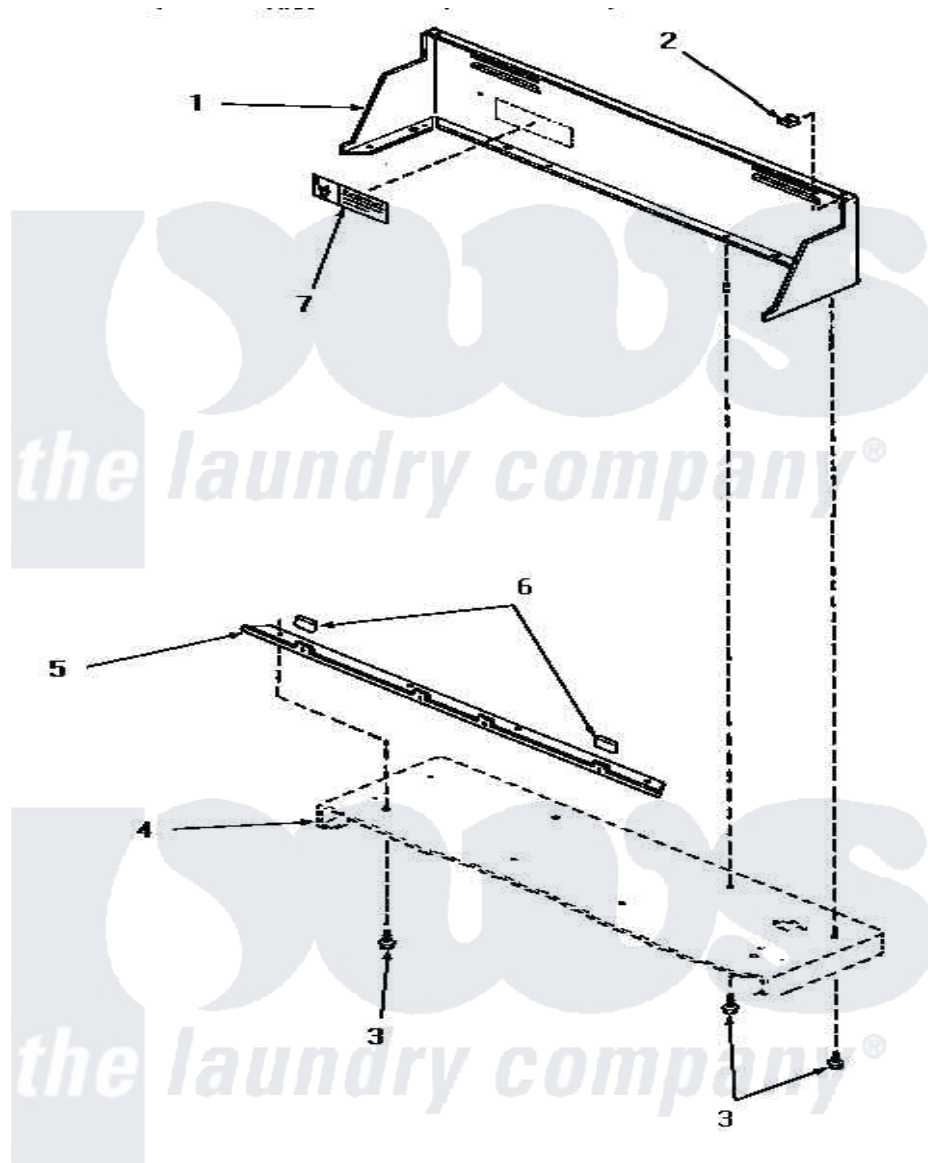

Amana HG4280 04 - CONTROL HOOD

CONTROL HOOD

Amana [Residential Amana HG4280 Dryer Parts](#) Parts Diagram 04 - CONTROL HOOD
 Click on the part number to view part

Item	Original Part Number	Replaced By	Status	Part Description
1	56014W		Not Available	CONTROL HOOD, WHITE
"	56014L		Not Available	CONTROL HOOD, ALMOND
"	56014K		Not Available	CONTROL HOOD, COFFEE
"	56014H		Not Available	CONTROL HOOD, HARVEST GOLD
"	56014A		Not Available	CONTROL HOOD, AVOCADO
2	24522			Nut, Speed-8ab-18 C1995
3	55985	W10116760		Screw
4	Y00000000		Not Available	SEE NOTE CABINET TOP
5	56070		Not Available	ANGLE,MOUNTING-CONTROL
6	24859		Not Available	SLEEVE,SUPPORT ANGLE
7	24903		Not Available	STICKER,DISCONNECT POW