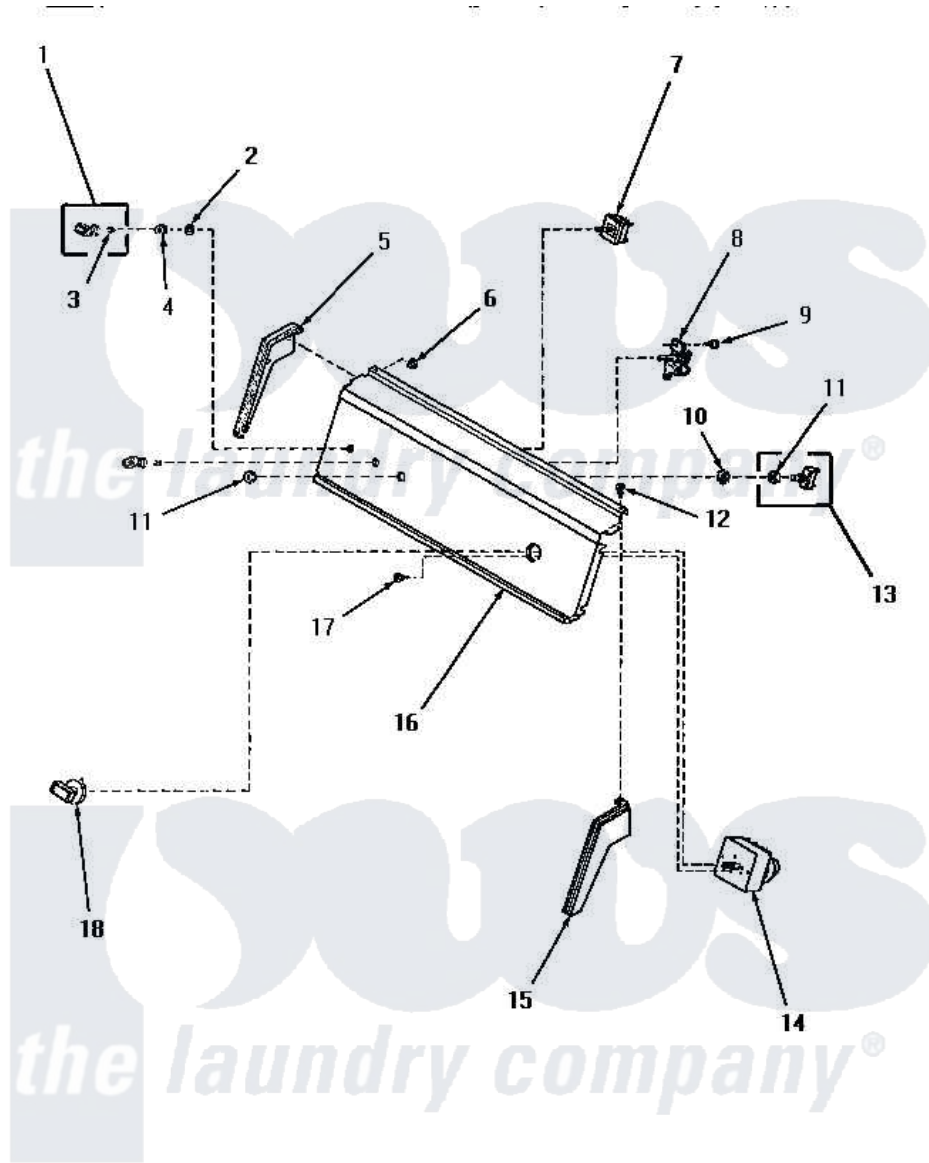

Amana HG4280 05 - CONTROL PANEL & CONTROLS

CONTROL PANEL AND CONTROLS

Amana [Residential Amana HG4280 Dryer Parts](#) Parts Diagram 05 - CONTROL PANEL & CONTROLS
 Click on the part number to view part

| Item | Original Part Number | Replaced By | Status | Part Description |
|------|-----------------------|----------------------------|---------------|---------------------------------------------------------------------------------|
| " | NOTE: | | Not Available | THE 56225 GAS VALVE HAS BEEN REPLACED BY THE 58804 GAS VALVE--SEE PAGES 14, 15. |
| 1 | 26816 | | | Assembly, Knob-Switch |
| 2 | 91176 | | | Lockwasher, 3/8 Intshkp |
| 3 | 10519 | | Not Available | RETAINER |
| 4 | 24205 | | | Nut, Knurled 3/8-24 |
| 5 | 25124 | | Not Available | CONTROL HOOD END, LEFT |
| 6 | 25126 | 5303284616 | | Clip |
| 7 | Y58032 | 58032 | | Switch |
| " | 52623 | 58032 | | Switch |
| 8 | 53516 | | Not Available | BUZZER |
| 9 | 55985 | W10116760 | | Screw |
| 10 | 25820 | | Not Available | LOCKWASHER, 1/2 INT SHK |
| 11 | 52947 | | | Nut, Hex 15/32-32 |
| 12 | 25232 | | Not Available | SCREW, 8AB-18X7/8 OVAL |

| | | | | |
|----|-----------------------|------------------------|------------------|----------------------------|
| 13 | 55882 | 55882P | Assembly- Switch | |
| 14 | 56260 | | Not Available | TIMER |
| 15 | 25123 | | Not Available | CONTROL HOOD END, RIGHT |
| 16 | 56196 | | Not Available | PANEL,CONTROL |
| 17 | 70212 | | | Screw, 8-32 X 5/32 RD H |
| 18 | 56352 | | | Knob, Timer |