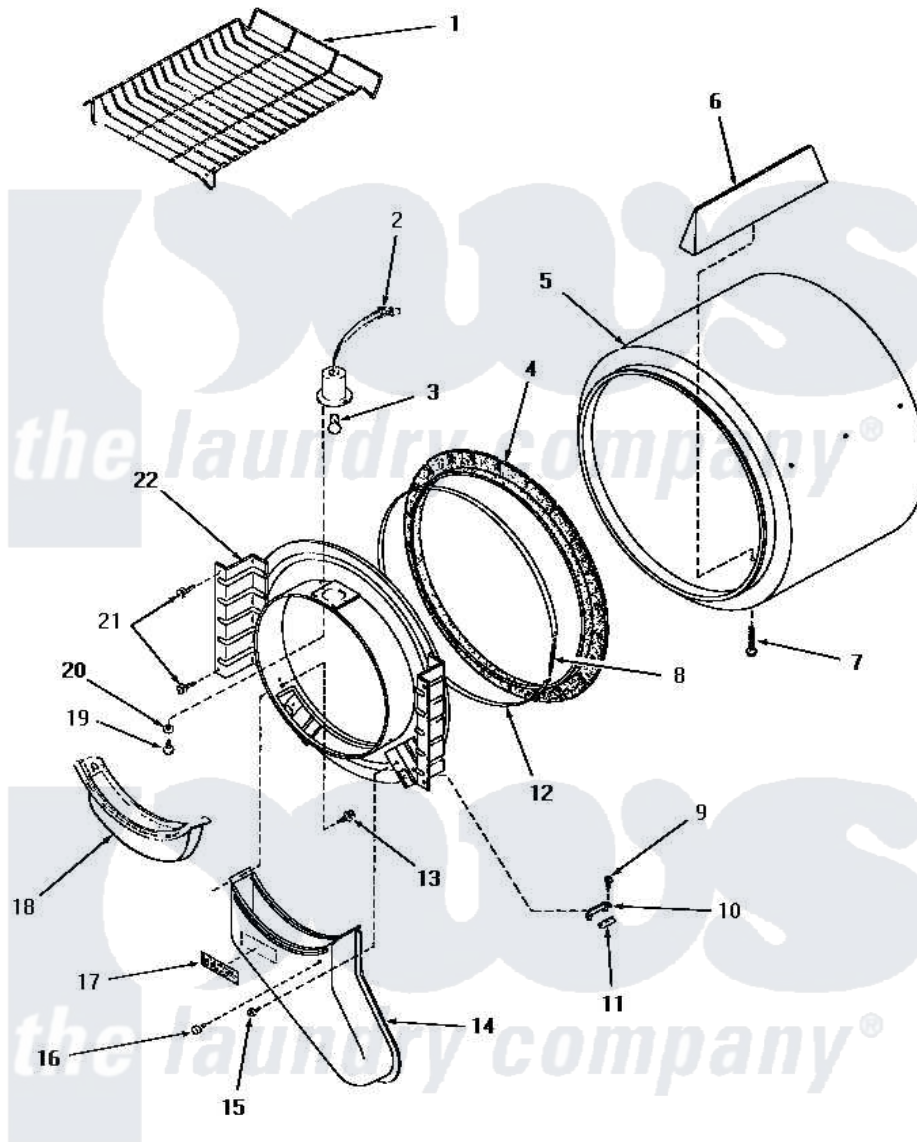

Amana HG4280 07 - FR BLKHD, AIR DUCT, FELT SEAL & CYLINDER

FRONT BULKHEAD, AIR DUCT, FELT SEAL AND CYLINDER

Amana [Residential Amana HG4280 Dryer Parts](#) Parts Diagram 07 - FR BLKHD, AIR DUCT, FELT SEAL & CYLINDER
 Click on the part number to view part

Item	Original Part Number	Replaced By	Status	Part Description
1	58846		Not Available	RACK, DRYING
3	Y54608	31001575		Bulb, Cylinder Light
4	56088			Assembly, Seal
5	56175		Not Available	ASSY, CYLINDER PACK
6	56013		Not Available	BAFFLE, CYLINDER-SHORT-
7	56131		Not Available	SCREW, 10BT X 1 TAPPING
8	52310			Spring
9	23222	3177991		Screw
10	56053	61448		Glide, Cylinder-Rulon F
"	57005	61448		Glide, Cylinder-Rulon F
11	56058	510189		Pad Felt
12	Y56090		Not Available	SEAL STRAP
13	23628	489464		Screw
14	56027		Not Available	AIR DUCT
15	25724		Not Available	HEX HEAD SCREW
16	56938		Not Available	BUMPER

17	24903	Not Available	STICKER,DISCONNECT POW
18	57024	61376P	Filter, Lint-White W/Inst.
19	22145	Not Available	SCREW,6Z-20X 3/8 SS RD
20	51345	Not Available	LOCKWASHER
21	25723	27001200	Screw
22	Y0056154	Not Available	RELAY