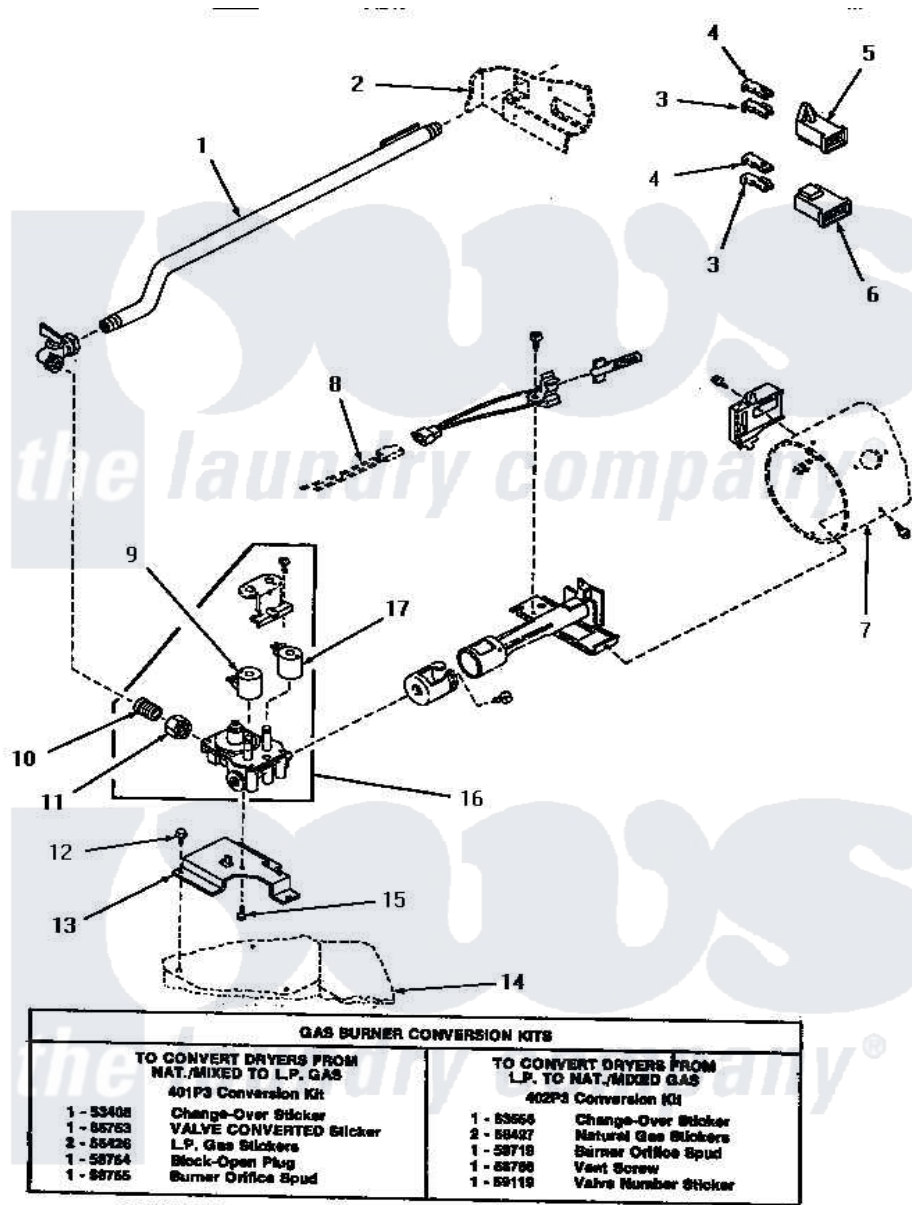

Amana HG4280 08 - GAS VALVE, IGN, TERM & GAS CONV KITS

GAS VALVE, IGNITER, TERMINALS AND GAS CONVERSION KITS

Amana [Residential Amana HG4280 Dryer Parts](#) Parts Diagram 08 - GAS VALVE, IGN, TERM & GAS CONV KITS
 Click on the part number to view part

Item	Original Part Number	Replaced By	Status	Part Description
1	58911			Assembly, Lead-In Pipe
2	Y00000000		Not Available	SEE NOTE CABINET
3	Y00190			Connector-Receptacle
4	Y00189			Terminal, Spade
5	58799			Connector-2 Circuit
6	58800		Not Available	CONNECTOR-3 CIRCUIT (3 CIRCUIT CONNECTOR)
7	Y00000000		Not Available	SEE NOTE BURNER HOUSING
8	Y00000000		Not Available	SEE NOTE WIRING HARNESS
9	58804A	306106		Coil, Holding And Booster-W
10	56282		Not Available	NIPPLE
11	Y58281		Not Available	NUT
12	56264	27001200		Screw
13	58912	500821		Bracket, Mounting-Gas
14	Y00000000		Not Available	SEE NOTE BASE

15	56124	3370225	Screw
16	58804		Assembly, Valve-Gas-Single-
17	58804B	694540	Coil, 60 Hz
NI	58754	401P3	Kit, Conversion-LP
"	58755	401P3	Kit, Conversion-LP
"	58719	402P3	Kit, Conversion-NG
"	58768	402P3	Kit, Conversion-NG
"	56427	Not Available	STICKER
"	59119	Not Available	LABEL
"	401P3		Kit, Conversion-LP
"	402P3		Kit, Conversion-NG
"	53408	Not Available	LABEL,CHANGE-OVER
"	53556	Not Available	STICKER,CONVERSION
"	55753	Not Available	VALVE CONVERTED STICKER
"	Y56426	Not Available	L.P. GAS STICKERS