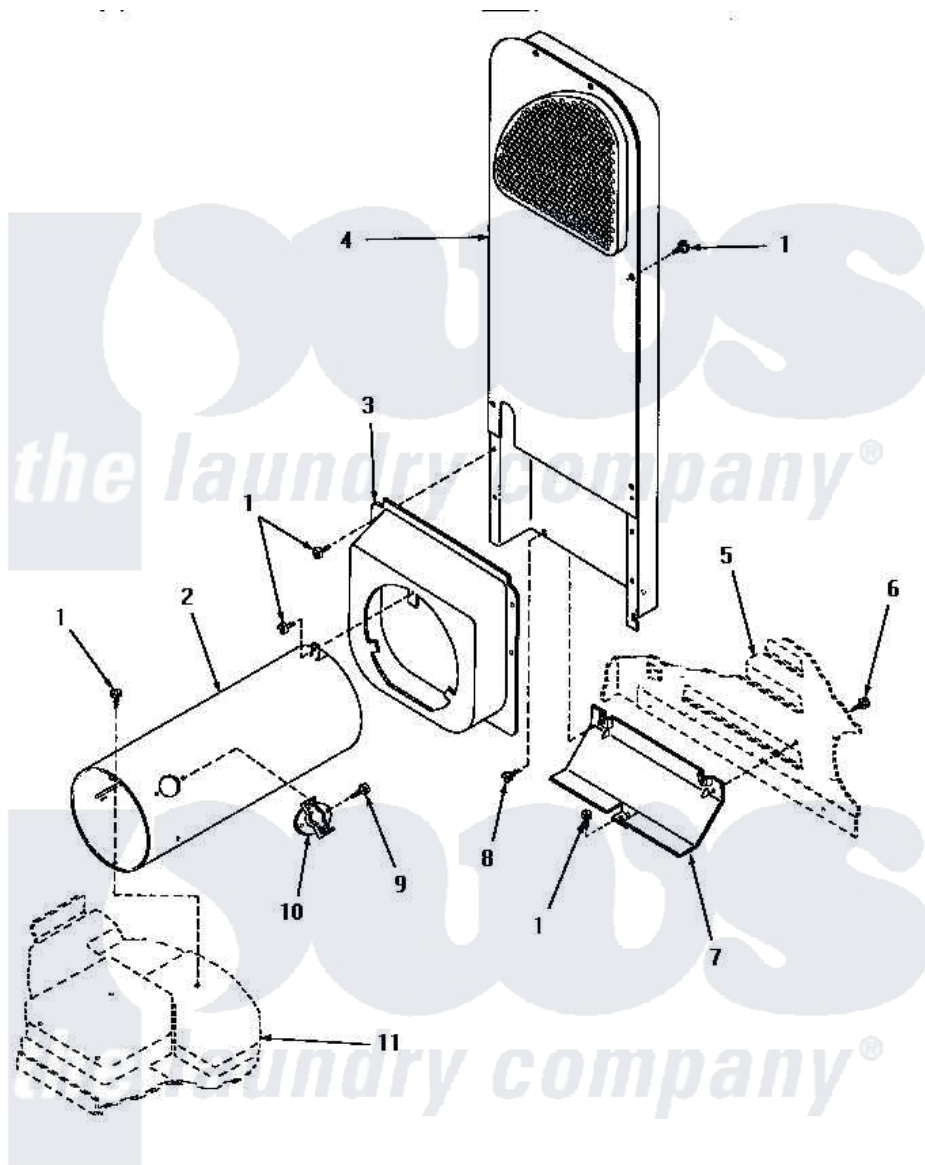

Amana HG4280 10 - HEATER BOX

HEATER BOX (Gas Models)

Amana [Residential Amana HG4280 Dryer Parts](#) Parts Diagram 10 - HEATER BOX
Click on the part number to view part

Item	Original Part Number	Replaced By	Status	Part Description
1	56264	27001200		Screw
2	56240	08013801		Bracket
3	56237	510101		Shroud Heat Duct
4	56029	503605		Assembly, Heater Duct
5	Y00000000		Not Available	SEE NOTE CABINET
6	25723	27001200		Screw
7	58048		Not Available	HEAT SHIELD
8	51780	3390631		Screw, 10-16 X 3/8
9	23222	3177991		Screw
10	58366	489P3		Limit Thermostat
11	Y00000000		Not Available	SEE NOTE BASE