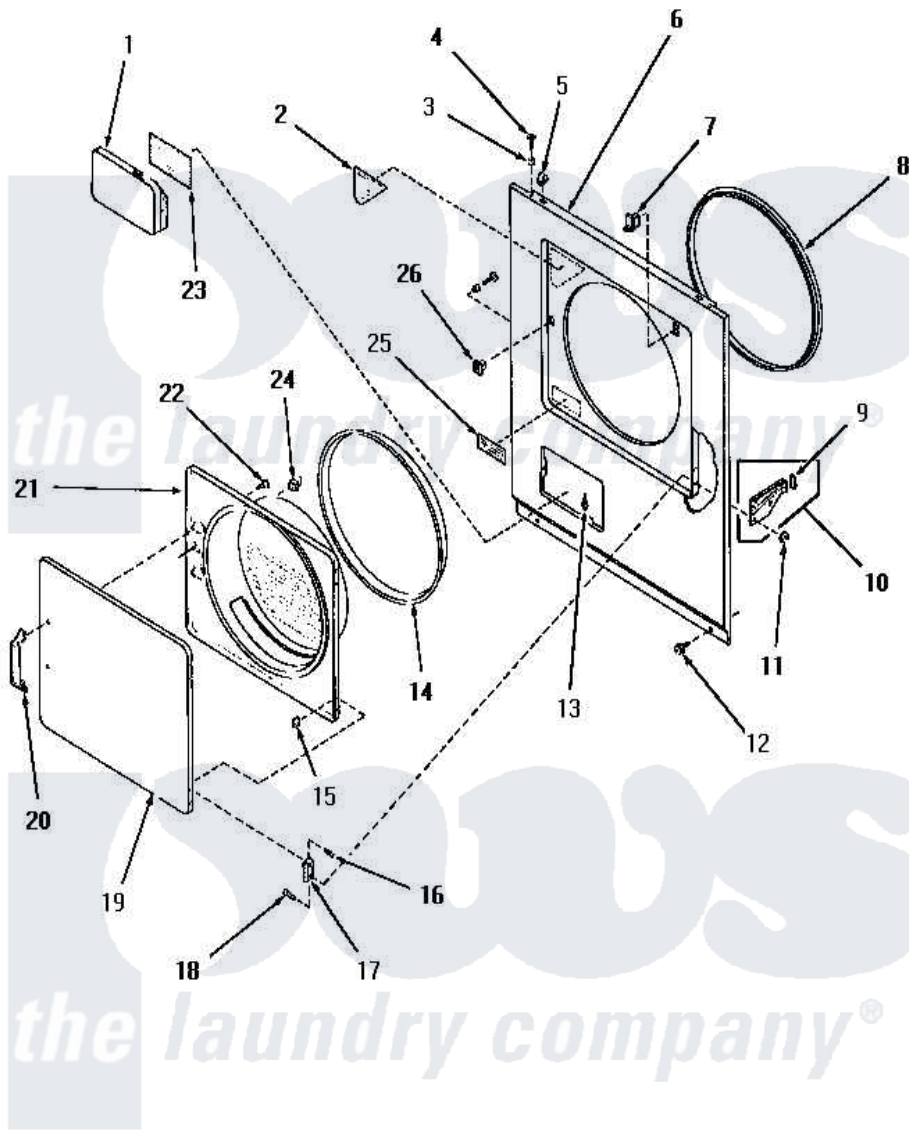

Amana HG4280 12 - LOADING DOOR, FRONT PANEL & SEALS

LOADING DOOR, FRONT PANEL AND SEALS

Amana [Residential Amana HG4280 Dryer Parts](#) Parts Diagram 12 - LOADING DOOR, FRONT PANEL & SEALS
 Click on the part number to view part

Item	Original Part Number	Replaced By	Status	Part Description
1	56535W	60795W		Door, Access
"	56162A		Not Available	ACCESS DOOR, AVOCADO
"	56162H		Not Available	ACCESS DOOR, HARVEST GOLD
"	56162K		Not Available	ACCESS DOOR, COFFEE
"	56162L		Not Available	DOOR,ACCESS
"	56162W		Not Available	ACCESS DOOR, WHITE
"	56535A		Not Available	ACCESS DOOR, AVOCADO
"	56535L		Not Available	ACCESS DOOR, L
"	57446A		Not Available	ACCESS DOOR, AVOCADO
"	57446H		Not Available	DOOR, ACCESS (GOLD)
"	57446K		Not Available	ACCESS DOOR, COFFEE
"	57446L		Not Available	DOOR,ACCESS
"	57446W		Not Available	DOOR, ACCESS (WHITE)
"	56535K		Not Available	ACCESS DOOR, COFFEE
"	56535H		Not Available	ACCESS DOOR, HARVEST GOLD