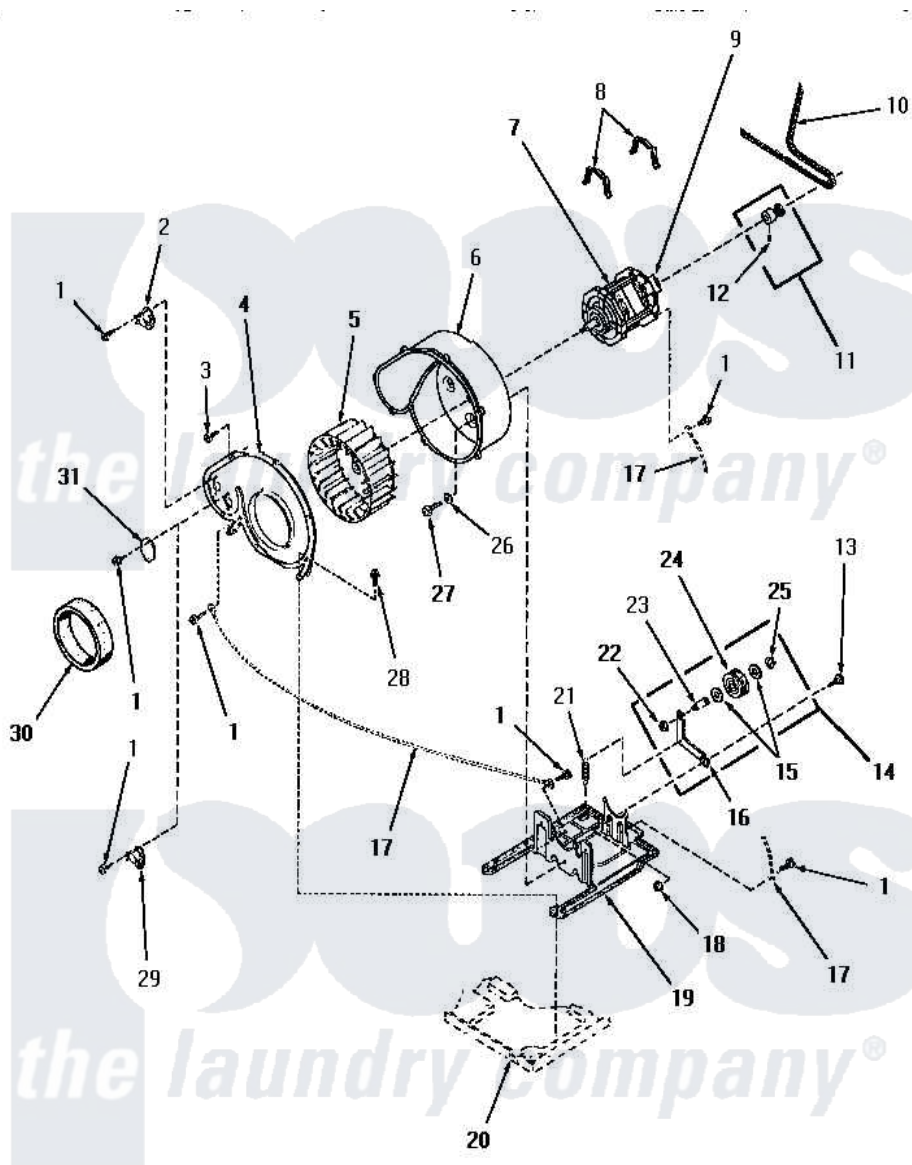

Amana HG4280 13 - MOTOR, EXHAUST FAN & BELT

MOTOR, EXHAUST FAN AND BELT

Amana [Residential Amana HG4280 Dryer Parts](#) Parts Diagram 13 - MOTOR, EXHAUST FAN & BELT

[Click on the part number to view part](#)

Item	Original Part Number	Replaced By	Status	Part Description
1	23222	3177991		Screw
2	56410			Thermostat
3	23962	W10116760		Screw
4	56059		Not Available	EXHAUST FAN IMPELLER
5	56000	510139P		Assembly Blower Fan Package
6	56020			Housing, Blower
7	56075	915P3		Motor-Drive
"	Y58044	915P3		Motor-Drive
8	Y58047	660658		Clamp, Motor Mounting 343481 685441
9	53226		Not Available	SWITCH,MOTOR
"	53249		Not Available	SWITCH
10	56095	56095P		Belt Cylinder Package
11	56133	56062P		Kit-Motor
12	52906		Not Available	SETSCREW
13	52567			Bolt, Shoulder

"	56587		Not Available	SCREW, 1/4-20 HEX HD SH
14	Y56170	56170P		Assembly- Idle
15	52549			Washer, 501 ID X3/4 Odx
16	56057		Not Available	LEVER, IDLER
17	Y00000000		Not Available	SEE NOTE GROUND WIRE, GREEN
18	52566	27001225		Nut, Jam Mid Lock 1/4-20
19	Y58045	503613		Mount, Motor
20	Y00000000		Not Available	SEE NOTE BASE
21	56076			Spring, Idler
22	56156	358160		Nut
23	56461			Shaft
24	Y54414			Assembly, Wheel And Bearing
25	23748			Ring, Retaining
26	20492	M0270504		Washer
27	56264	27001200		Screw
28	25723	27001200		Screw
29	56081	56081LAL		Ridig Door Stop
"	56471		Not Available	THERMOSTAT
30	56065		Not Available	SEAL
31	Y0056157		Not Available	SUB 86495, SWITCH, LIGHT