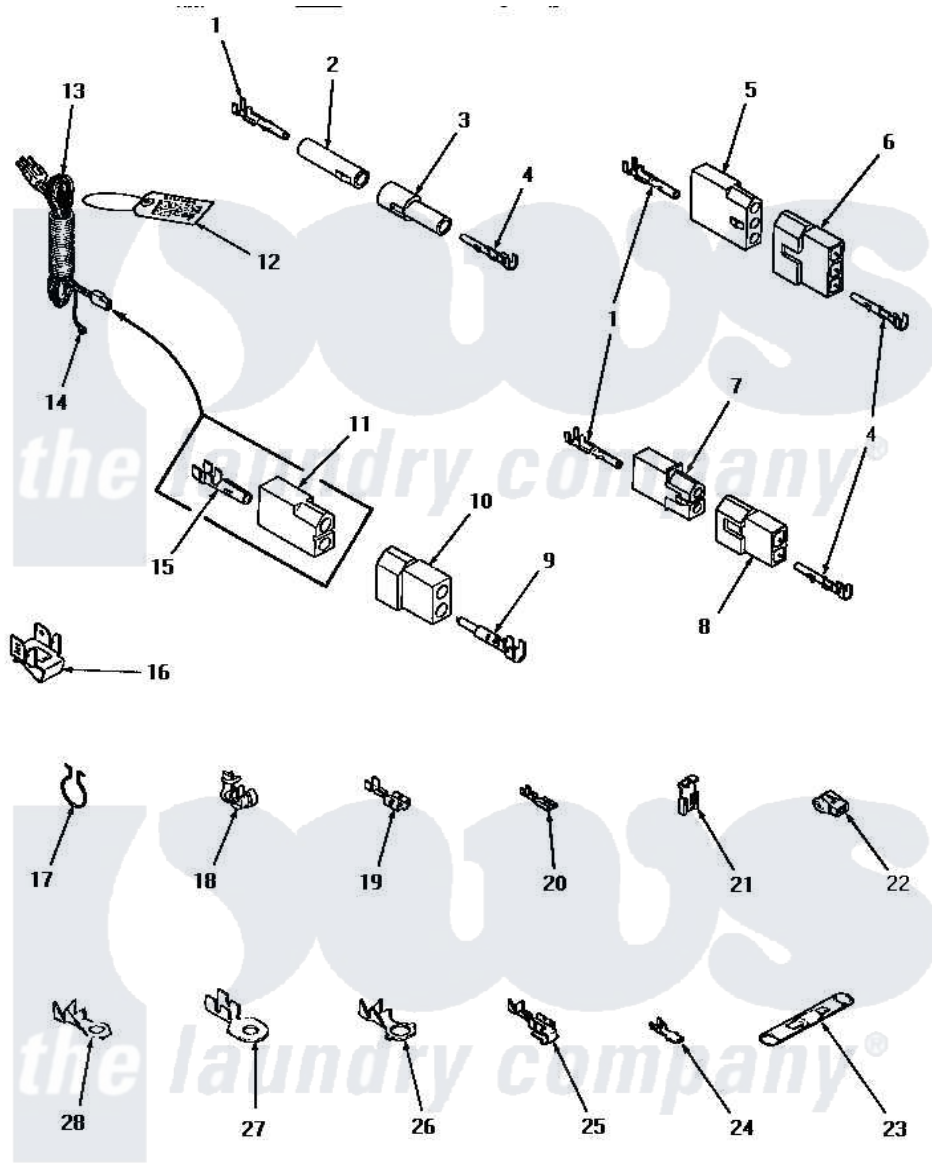

Amana HG4280 14 - POWER CORD & TERMINALS

POWER CORD AND TERMINALS

Amana [Residential Amana HG4280 Dryer Parts](#) Parts Diagram 14 - POWER CORD & TERMINALS
 Click on the part number to view part

Item	Original Part Number	Replaced By	Status	Part Description
1	Y00117	5011-XX		093 Female Socket
2	26301			Receptacle, Molex
3	26302		Not Available	PLUG,1 CIRCUIT
4	Y00116			Terminal, Pin-Male
5	23039	697780		Receptacle,
6	23040			Plug-3 Circuit
7	56451			Receptacle, 2 Circuit
8	56448			Terminal Block Plug
9	Y00127			Terminal, Pin-1/8 Male
10	56266			Plug
11	56265			Receptacle, 2 Circuit
12	25235	48301		Hose
13	Y56222	27001142		Cord, Power
14	Y00000000		Not Available	SEE NOTE GROUND WIRE, GREEN
15	00130			Terminal, Pin-1/8 Femal
16	Y00161	B5733302		Clip, Ground

17	51291		Clip, Wire
18	21903	211881	Grommet, Cord Part Not Used-Gas Models Only
19	Y00119	Not Available	SPADE TERMINAL(18 GAUGE) (1/4 INCH-(1) 18 GAUGE WIRE)
20	00112		Terminal, Spade-3/16 Fe
21	Y00120		Terminal, Flag-1/4 Fema
22	70210	Not Available	INSULATOR,BLUE
23	21091	Not Available	CONNECTOR TWO 1/4 INCH MALE
24	Y00139	Y00138	Male Tab Terminal 18 Gauge Wire)
25	Y00114		Spade Terminal
26	Y00113	Not Available	TERMINAL,RING-1/4 STUD
27	Y00111		Ring Terminal No.10 No.10 18 Gauge Wires Or
28	00110		No.10 18 Gauge Wire