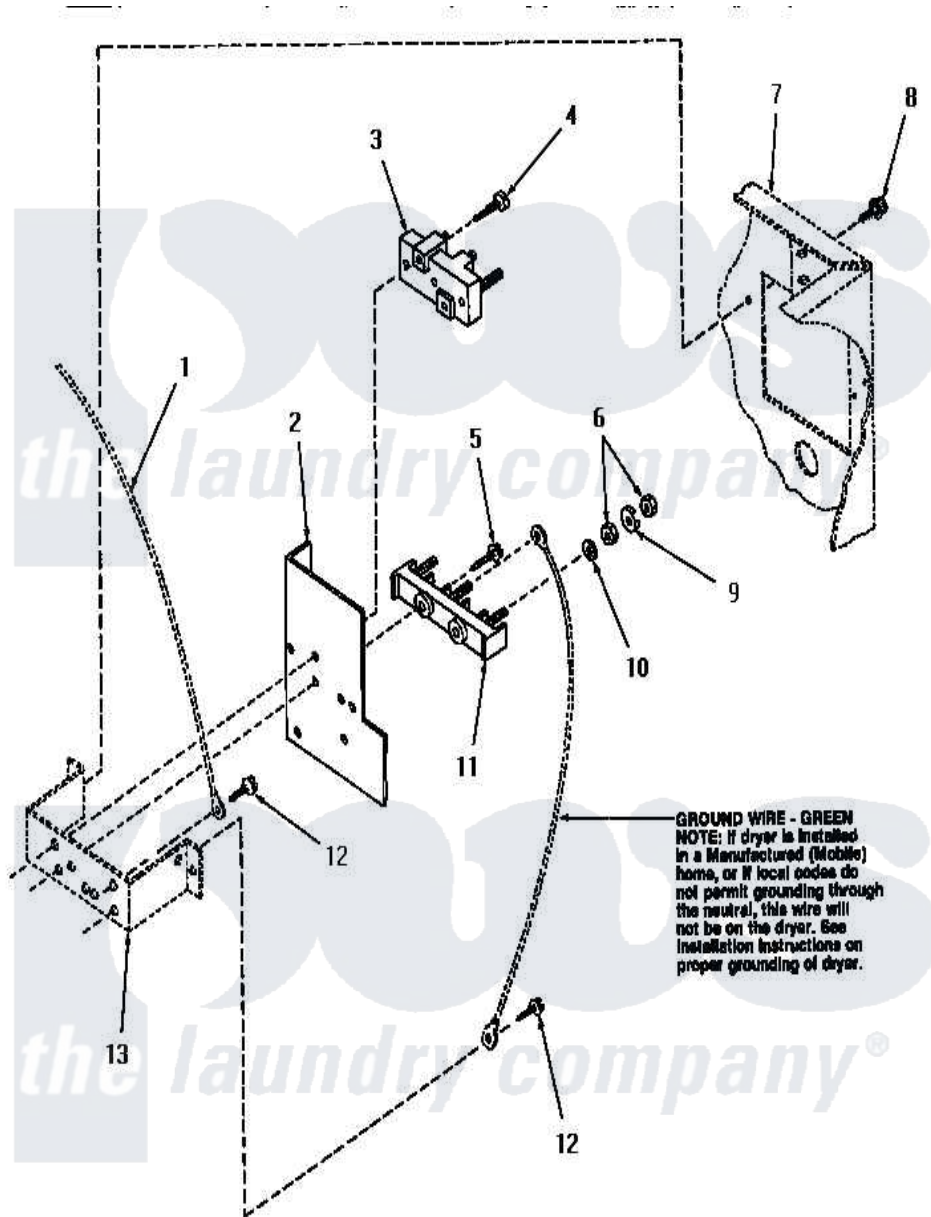

Amana HG4280 16 - TERMINAL BLOCK

Amana [Residential Amana HG4280 Dryer Parts](#) Parts Diagram 16 - TERMINAL BLOCK
 Click on the part number to view part

Item	Original Part Number	Replaced By	Status	Part Description
1	Y00000000		Not Available	SEE NOTE GROUND WIRE, GREEN
2	56087			Shield, Terminal Block
3	50854	33001244		Block, Terminal
4	Q6535		Not Available	SCREW, 10B-16 X 3/4 ROU
5	56131		Not Available	SCREW, 10BT X 1 TAPPING
6	Q6163		Not Available	NUT
7	Y00000000		Not Available	SEE NOTE CABINET
8	25723	27001200		Screw
9	51474		Not Available	WASHER, 13/64IDX1/2ODX.
10	56552		Not Available	LOCKWASHER
11	58555		Not Available	TERMINAL BLOCK
12	51784		Not Available	SCREW, 10B-16 X 1/2 HEX
13	Y00000000		Not Available	SEE NOTE TERMINAL BLOCK BRACKET