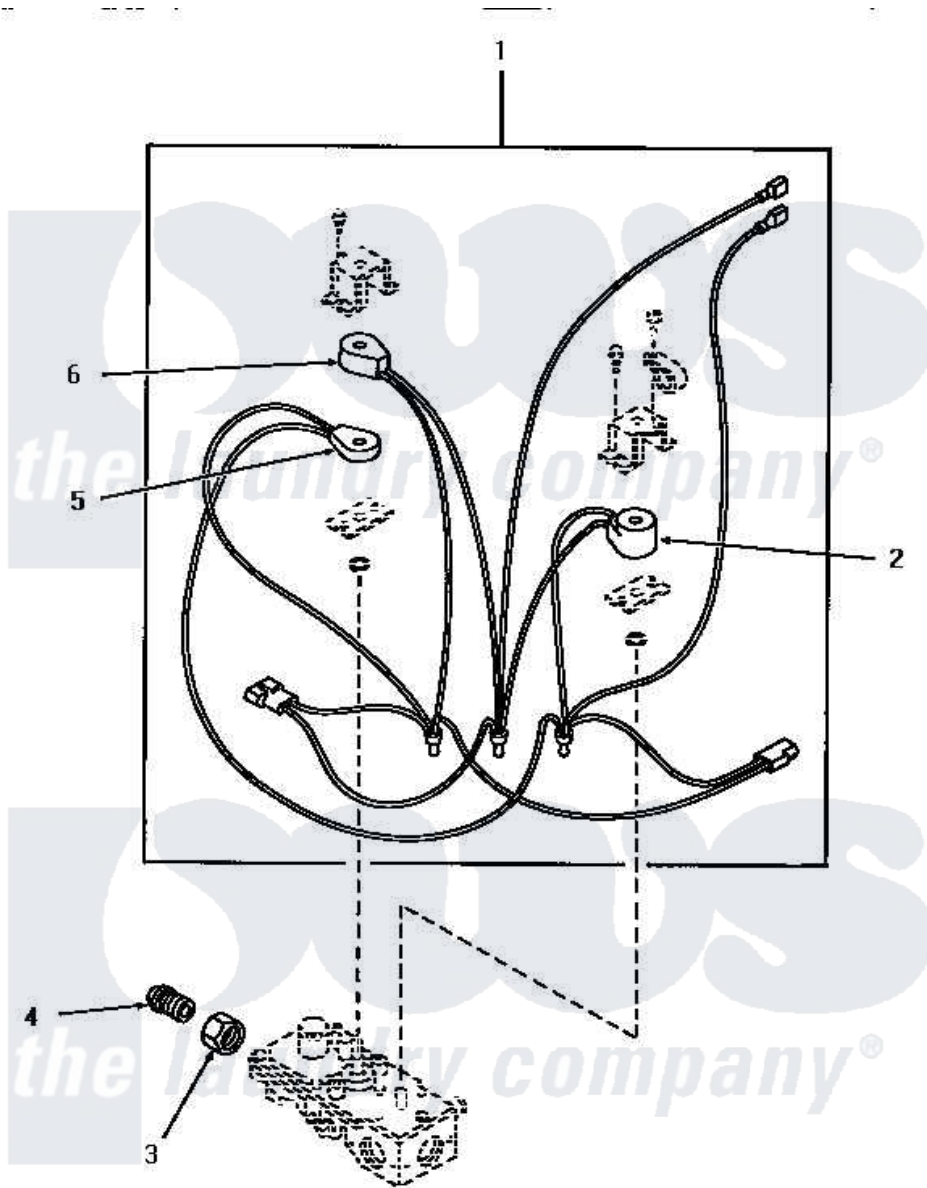

# Amana HG4390 01 - 56225 GAS VALVE ASSY

Amana [Residential Amana HG4390 Dryer Parts](#) Parts Diagram 01 - 56225 GAS VALVE ASSY  
 Click on the part number to view part

Item	Original Part Number	Replaced By	Status	Part Description
1	<a href="#">56225A</a>			Kit, Coil
2	56225D	<a href="#">56225A</a>		Kit, Coil
3	56281		Not Available	NUT, UNION
4	56282		Not Available	NIPPLE
5	56225C	<a href="#">56225A</a>		Kit, Coil
6	56225B	<a href="#">56225A</a>		Kit, Coil
NI	56225		Not Available	GAS VALVE ASSEMBLY