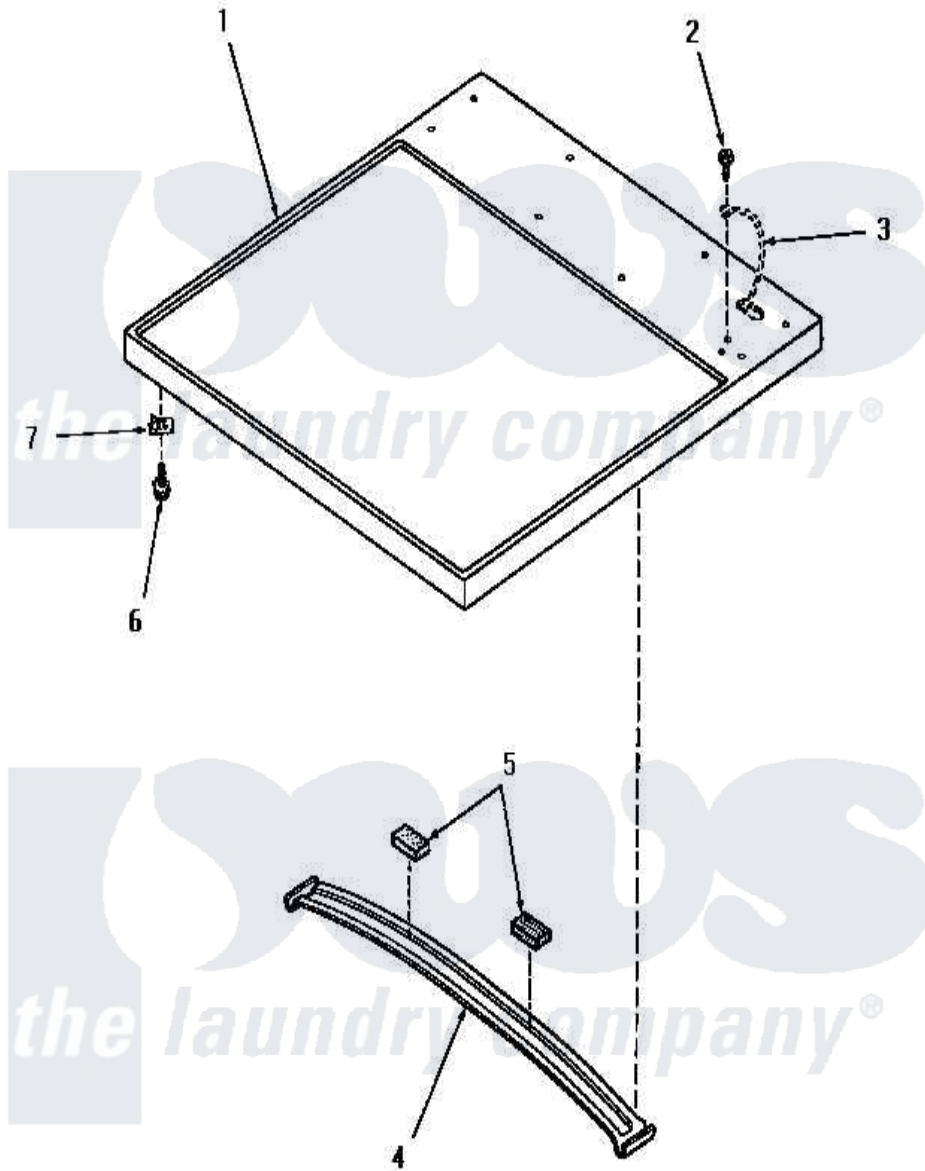

Amana HG4390 02 - CABINET TOP

Amana [Residential Amana HG4390 Dryer Parts](#) Parts Diagram 02 - CABINET TOP
 Click on the part number to view part

Item	Original Part Number	Replaced By	Status	Part Description
1	57066H			Assembly, Top Panel-Domesti
"	57066W		Not Available	ASSY, TOP PANEL-DOMESTIxREPLACE
"	57066L		Not Available	ASSY, TOP PANEL-DOMESTI
"	57066K		Not Available	CABINET TOP, COFFEE
"	57066A		Not Available	CABONET TOP, AVOCADO
2	51784		Not Available	SCREW, 10B-16 X 1/2 HEX
3	Y00000000		Not Available	SEE NOTE GROUND WIRE, GREEN
4	56213		Not Available	TOP BRACE
5	56968		Not Available	PAD, FELT-ADHESIVE BACK
6	23008			Screw, 10-24 X 3/4 Sems
7	20249	36020		Nut-10-24