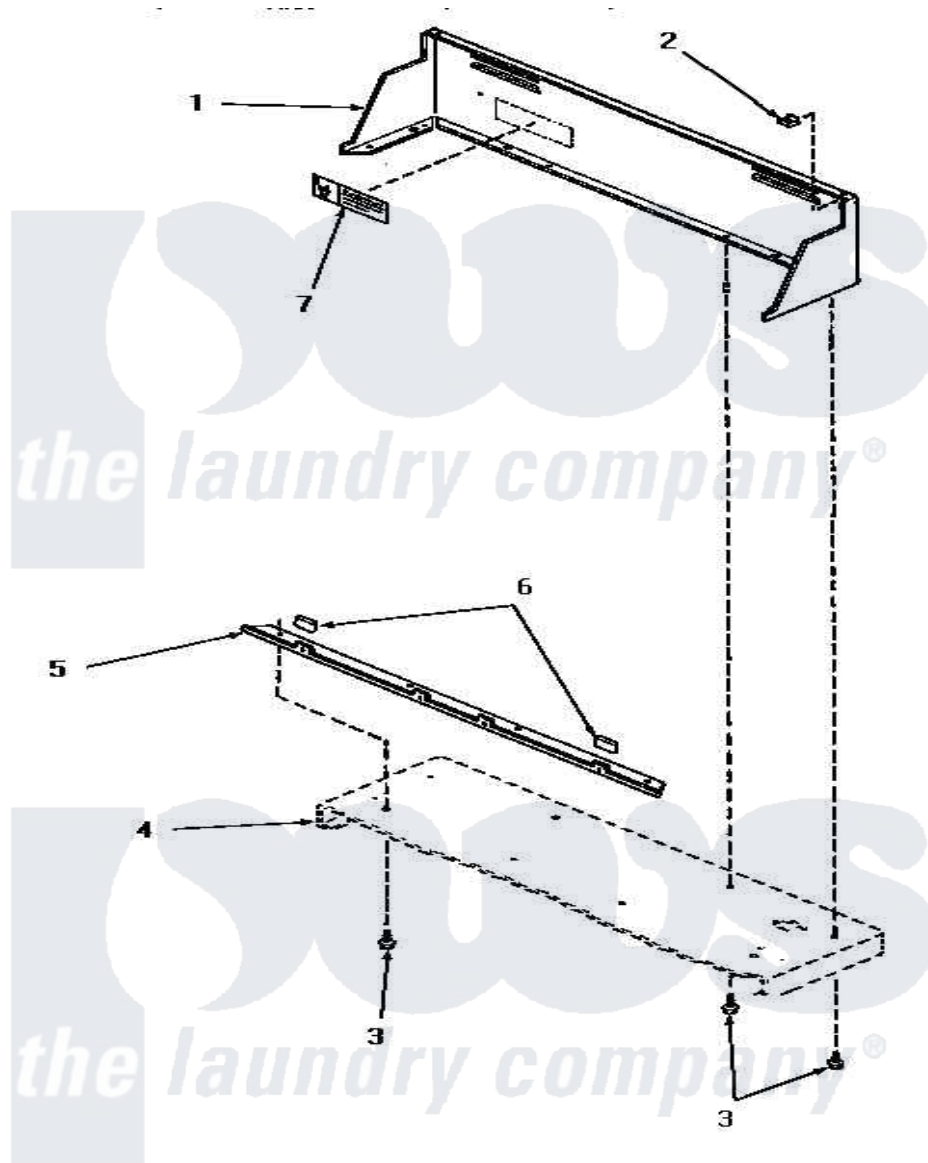

Amana HG4390 04 - CONTROL HOOD

CONTROL HOOD

Amana [Residential Amana HG4390 Dryer Parts](#) Parts Diagram 04 - CONTROL HOOD
 Click on the part number to view part

Item	Original Part Number	Replaced By	Status	Part Description
1	56014W		Not Available	CONTROL HOOD, WHITE
"	56014L		Not Available	CONTROL HOOD, ALMOND
"	56014K		Not Available	CONTROL HOOD, COFFEE
"	56014H		Not Available	CONTROL HOOD, HARVEST GOLD
"	56014A		Not Available	CONTROL HOOD, AVOCADO
2	24522			Nut, Speed-8ab-18 C1995
3	55985	W10116760		Screw
4	Y00000000		Not Available	SEE NOTE CABINET TOP
5	56070		Not Available	ANGLE,MOUNTING-CONTROL
6	24859		Not Available	SLEEVE,SUPPORT ANGLE
7	24903		Not Available	STICKER,DISCONNECT POW