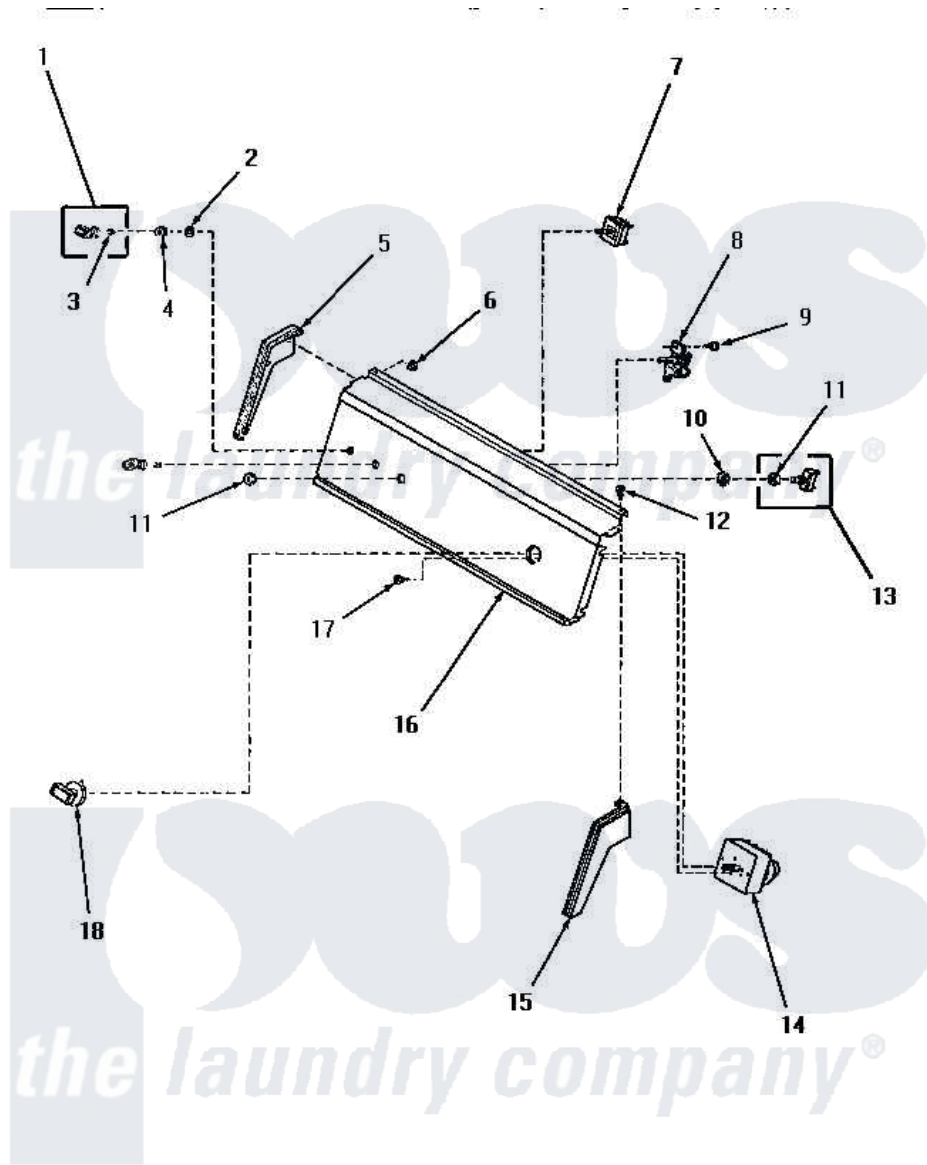

# Amana HG4390 05 - CONTROL PANEL & CONTROLS

## CONTROL PANEL AND CONTROLS

Amana [Residential Amana HG4390 Dryer Parts](#) Parts Diagram 05 - CONTROL PANEL & CONTROLS  
 Click on the part number to view part

Item	Original Part Number	Replaced By	Status	Part Description
"	NOTE:		Not Available	THE 56225 GAS VALVE HAS BEEN REPLACED BY THE 58804 GAS VALVE--SEE PAGES 14, 15.
1	27379		Not Available	ASSY,KNOB-SWITCH
2	<a href="#">91176</a>			Lockwasher, 3/8 Intshkp
3	10519		Not Available	RETAINER
4	<a href="#">24205</a>			Nut, Knurled 3/8-24
5	25124		Not Available	CONTROL HOOD END, LEFT
6	25126	<a href="#">5303284616</a>		Clip
7	Y58032	<a href="#">58032</a>		Switch
"	52623	<a href="#">58032</a>		Switch
8	53516		Not Available	BUZZER
9	55985	<a href="#">W10116760</a>		Screw
10	25820		Not Available	LOCKWASHER,1/2 INT SHK
11	<a href="#">52947</a>			Nut, Hex 15/32-32
12	25232		Not Available	SCREW,8AB-18X7/8 OVAL

13	55882	<a href="#">55882P</a>	Assembly- Switch	
14	56260		Not Available	TIMER
15	25123		Not Available	CONTROL HOOD END, RIGHT
16	Y0056824		Not Available	SHIELD, ELECTRICAL
17	<a href="#">70212</a>			Screw, 8-32 X 5/32 RD H
18	56508		Not Available	ASSY,KNOB-TIMER