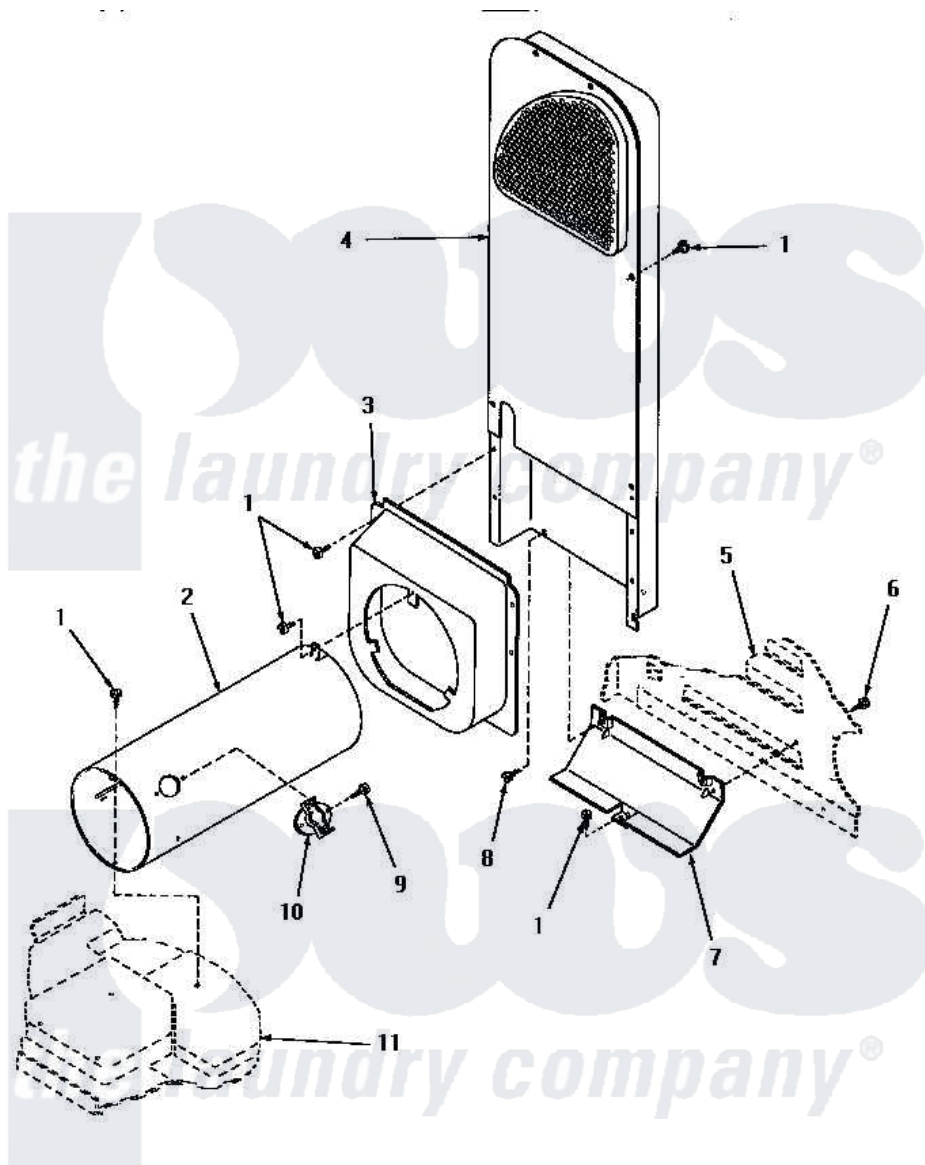

Amana HG4390 10 - HEATER BOX

HEATER BOX (Gas Models)

Amana [Residential Amana HG4390 Dryer Parts](#) Parts Diagram 10 - HEATER BOX
Click on the part number to view part

Item	Original Part Number	Replaced By	Status	Part Description
1	56264	27001200		Screw
2	56240	08013801		Bracket
3	56237	510101		Shroud Heat Duct
4	56029	503605		Assembly, Heater Duct
5	Y00000000		Not Available	SEE NOTE CABINET
6	25723	27001200		Screw
7	58048		Not Available	HEAT SHIELD
8	51780	3390631		Screw, 10-16 X 3/8
9	23222	3177991		Screw
10	58366	489P3		Limit Thermostat
11	Y00000000		Not Available	SEE NOTE BASE