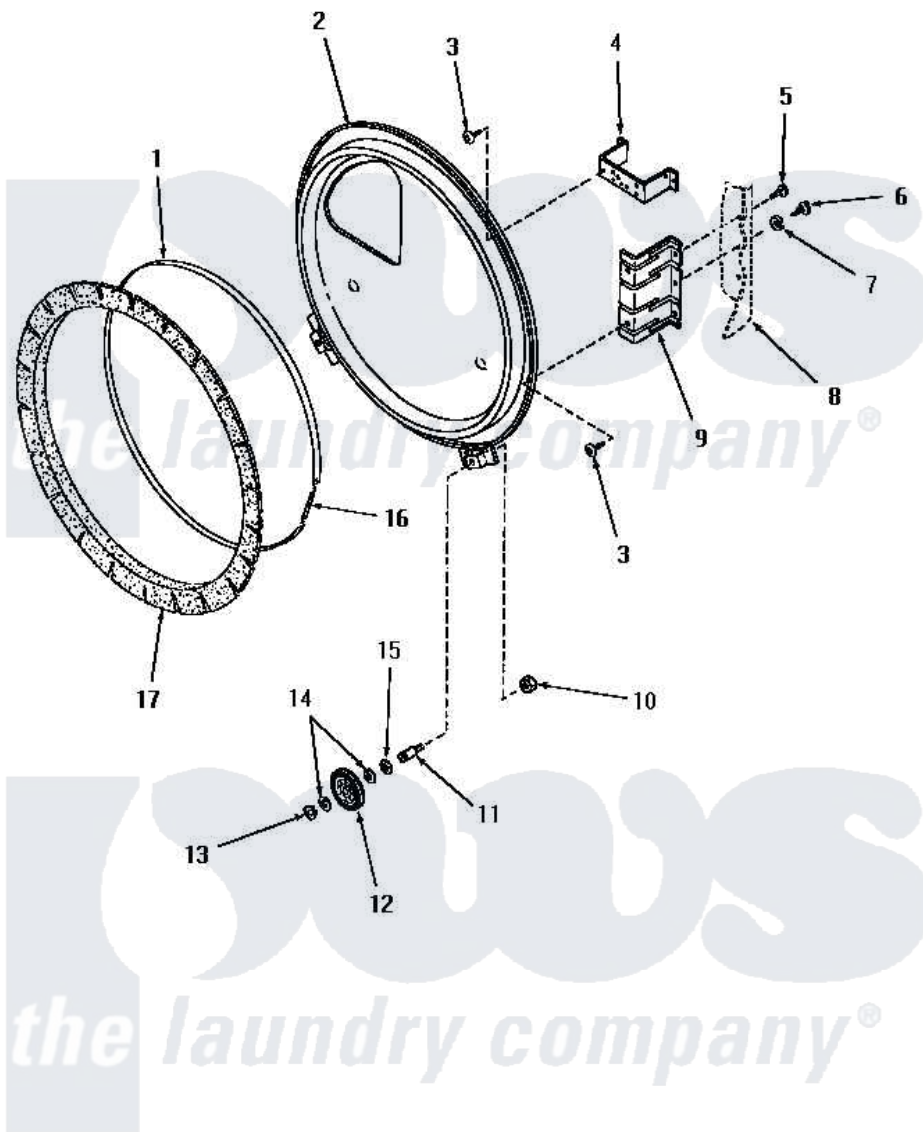

Amana HG4390 15 - REAR BLKHD, FELT SEAL & CYLINDER ROLLER

REAR BULKHEAD, FELT SEAL AND CYLINDER ROLLER

Amana [Residential Amana HG4390 Dryer Parts](#) Parts Diagram 15 - REAR BLKHD, FELT SEAL & CYLINDER ROLLER
 Click on the part number to view part

Item	Original Part Number	Replaced By	Status	Part Description
1	Y56090		Not Available	SEAL STRAP
2	56540		Not Available	ASSY,REAR BULKHEAD
3	56078	M400664		SCrew Tap Trs Cr Rec 1016AB
4	56048	60823P		Bracket, Terminal Block
5	25723	27001200		Screw
6	52909			Screw, 10B-16 X 1/2 HeX
7	51474		Not Available	WASHER, 13/64IDX1/2ODX.
8	Y00000000		Not Available	SEE NOTE CABINET
9	56055		Not Available	BRACKET,BULKHEAD-REAR
10	56156	358160		Nut
11	56461			Shaft
12	56457	62649P		Roller- CY
13	23748			Ring, Retaining
14	52549			Washer, 501 ID X3/4 Odx
15	23886		Not Available	WASHER,.578IDX1.25ODX1
16	52310			Spring