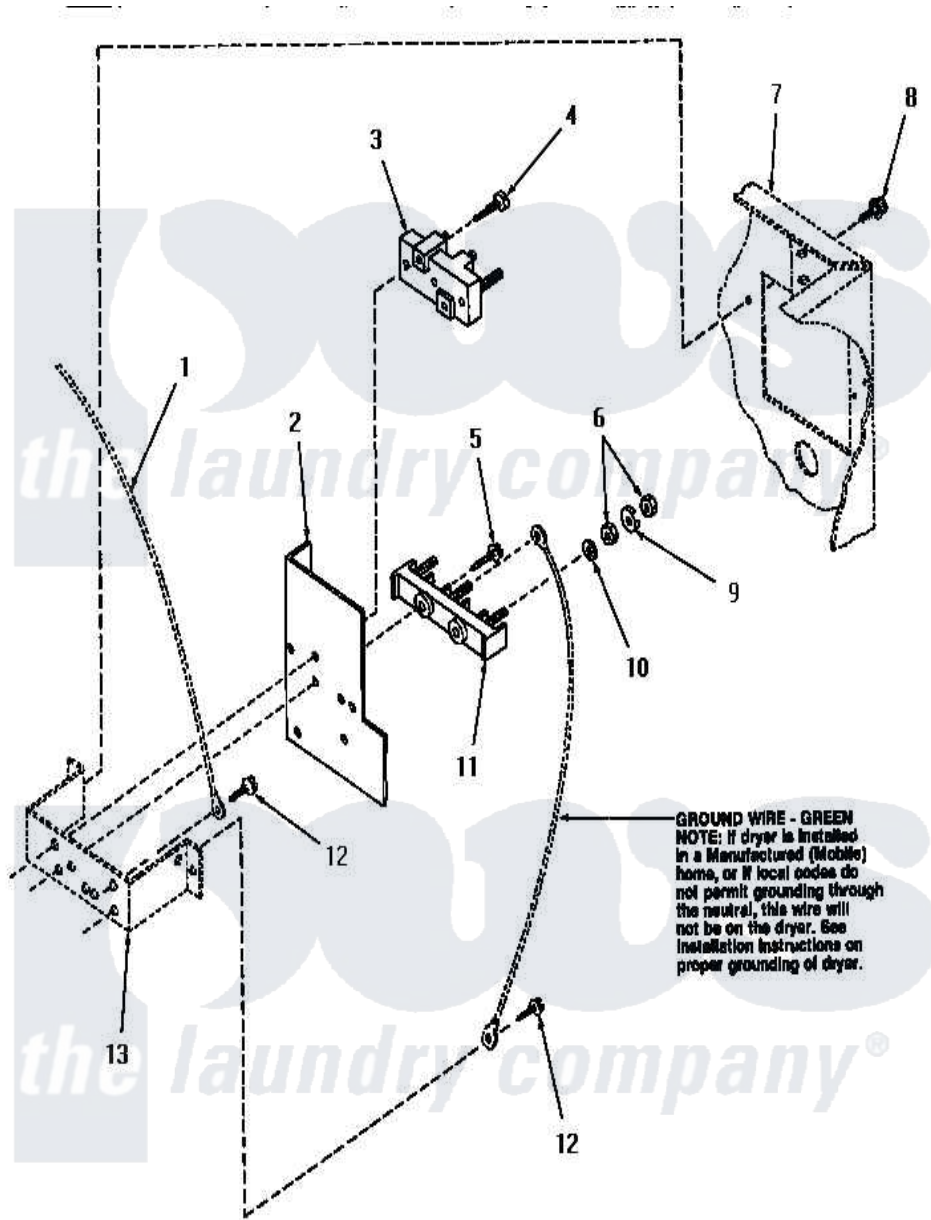

Amana HG4390 16 - TERMINAL BLOCK

Amana [Residential Amana HG4390 Dryer Parts](#) Parts Diagram 16 - TERMINAL BLOCK
 Click on the part number to view part

Item	Original Part Number	Replaced By	Status	Part Description
1	Y00000000		Not Available	SEE NOTE GROUND WIRE, GREEN
2	56087			Shield, Terminal Block
3	50854	33001244		Block, Terminal
4	Q6535		Not Available	SCREW, 10B-16 X 3/4 ROU
5	56131		Not Available	SCREW, 10BT X 1 TAPPING
6	Q6163		Not Available	NUT
7	Y00000000		Not Available	SEE NOTE CABINET
8	25723	27001200		Screw
9	51474		Not Available	WASHER, 13/64IDX1/2ODX.
10	56552		Not Available	LOCKWASHER
11	58555		Not Available	TERMINAL BLOCK
12	51784		Not Available	SCREW, 10B-16 X 1/2 HEX
13	Y00000000		Not Available	SEE NOTE TERMINAL BLOCK BRACKET