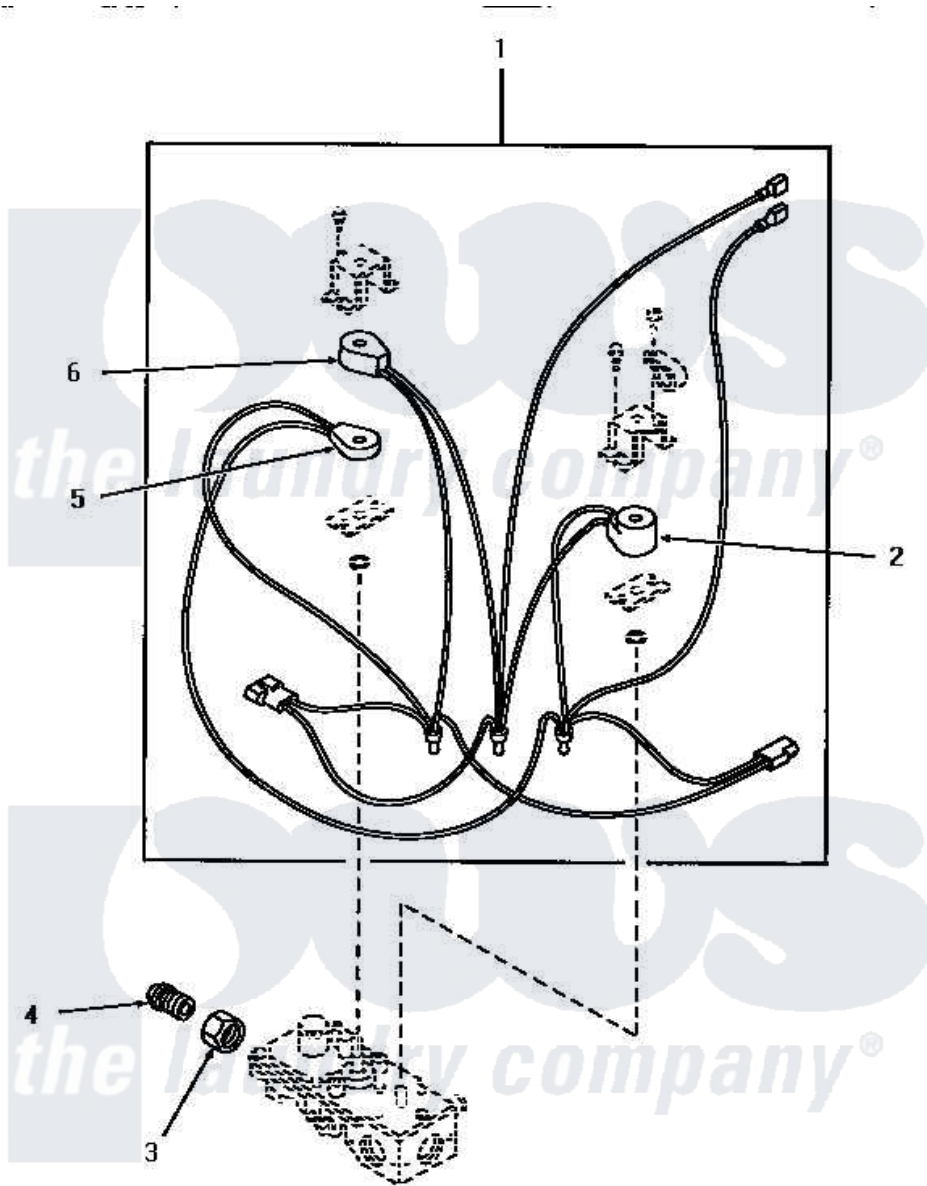

Amana HG4490 01 - 56225 GAS VALVE ASSY

Amana [Residential Amana HG4490 Dryer Parts](#) Parts Diagram 01 - 56225 GAS VALVE ASSY
 Click on the part number to view part

Item	Original Part Number	Replaced By	Status	Part Description
1	56225A			Kit, Coil
2	56225D	56225A		Kit, Coil
3	56281		Not Available	NUT, UNION
4	56282		Not Available	NIPPLE
5	56225C	56225A		Kit, Coil
6	56225B	56225A		Kit, Coil
NI	56225		Not Available	GAS VALVE ASSEMBLY