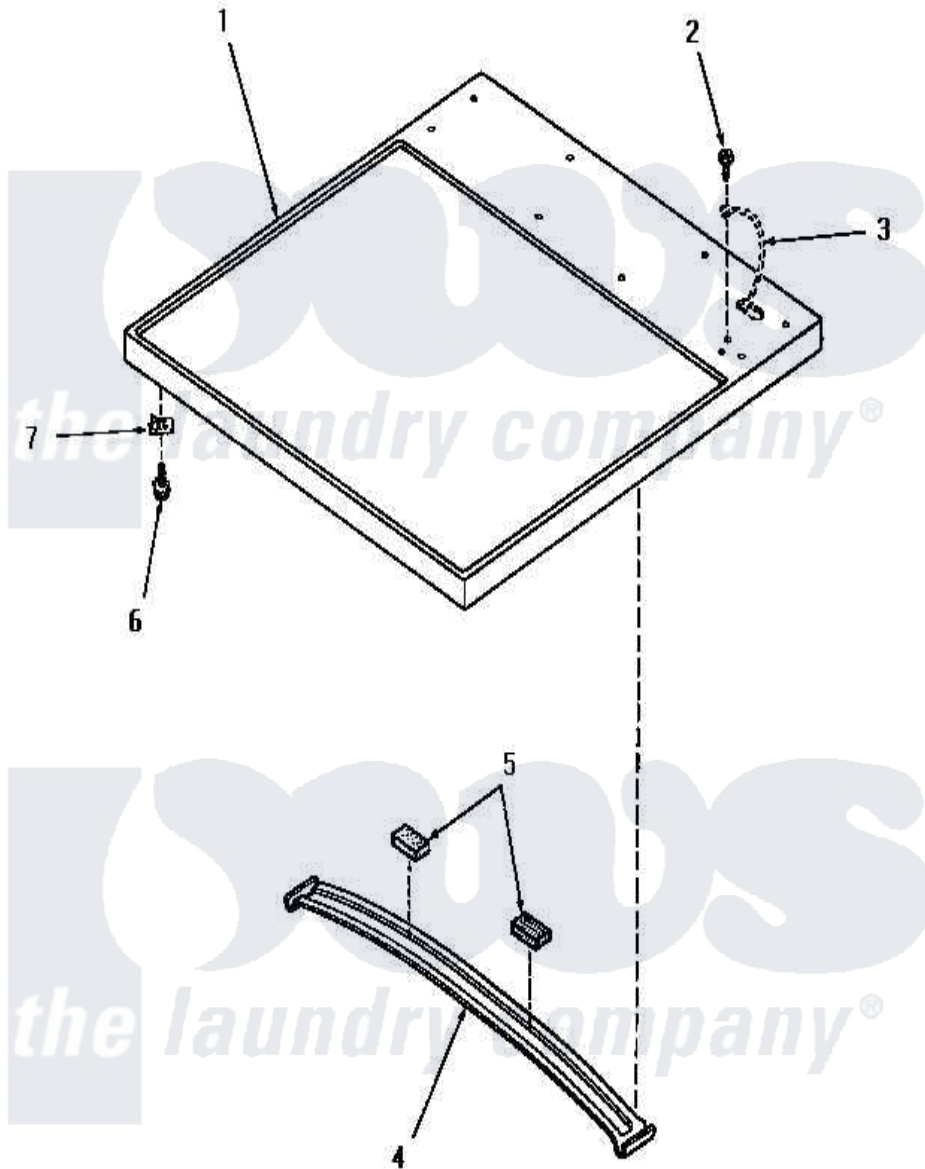

Amana HG4490 02 - CABINET TOP

Amana [Residential Amana HG4490 Dryer Parts](#) Parts Diagram 02 - CABINET TOP
 Click on the part number to view part

Item	Original Part Number	Replaced By	Status	Part Description
1	57066H			Assembly, Top Panel-Domesti
"	57066W		Not Available	ASSY, TOP PANEL-DOMESTIxREPLACE
"	57066L		Not Available	ASSY, TOP PANEL-DOMESTI
"	57066K		Not Available	CABINET TOP, COFFEE
"	57066A		Not Available	CABONET TOP, AVOCADO
2	51784		Not Available	SCREW, 10B-16 X 1/2 HEX
3	Y00000000		Not Available	SEE NOTE GROUND WIRE, GREEN
4	56213		Not Available	TOP BRACE
5	56968		Not Available	PAD, FELT-ADHESIVE BACK
6	23008			Screw, 10-24 X 3/4 Sems
7	20249	36020		Nut-10-24