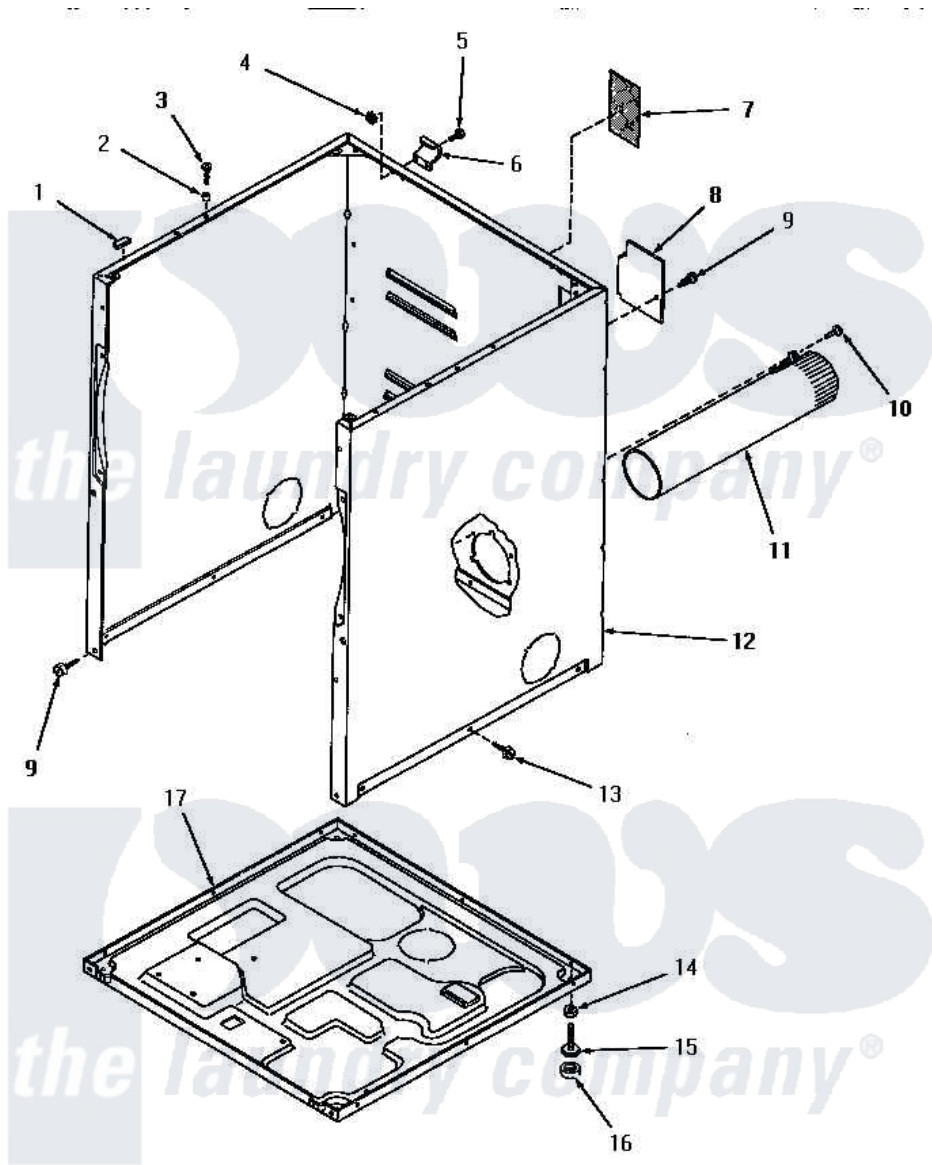

# Amana HG4490 03 - CABINET, EXHAUST DUCT & BASE

## CABINET, EXHAUST DUCT AND BASE

Amana [Residential Amana HG4490 Dryer Parts](#) Parts Diagram 03 - CABINET, EXHAUST DUCT & BASE  
 Click on the part number to view part

Item	Original Part Number	Replaced By	Status	Part Description
1	<a href="#">Y56128</a>			Pad, Bumper
2	56079	<a href="#">505187</a>		Locator, Panel
3	56086	<a href="#">Y014874</a>		Screw, Idler Arm And Sleeve
4	23951	<a href="#">M0282009</a>		Nut
5	25723	<a href="#">27001200</a>		Screw
"	Y90576		Not Available	HEX HEAD SCREW
6	56043		Not Available	HINGE, TOP
7	56427		Not Available	STICKER
8	56044	<a href="#">60821</a>		Access Cover
9	25723	<a href="#">27001200</a>		Screw
10	25724		Not Available	HEX HEAD SCREW
11	56118		Not Available	ASSY, EXHAUST DUCT
12	57070A		Not Available	CABINET, AVOCADO
"	57070H		Not Available	ASSY, DRYER CABINET
"	57070K		Not Available	CABINET, COFFEE
"	57070L		Not Available	CABINET, ALMOND

"	57070W		Not Available	CABINET, WHITE
13	51784		Not Available	SCREW, 10B-16 X 1/2 HEX
14	20274	<a href="#">62739</a>		Nut, Lock
15	Y52696	<a href="#">Y305086</a>		Adjustable Leg And Nut
16	70282	<a href="#">Y314137</a>		Foot, Rubber
17	<a href="#">56074</a>			Base