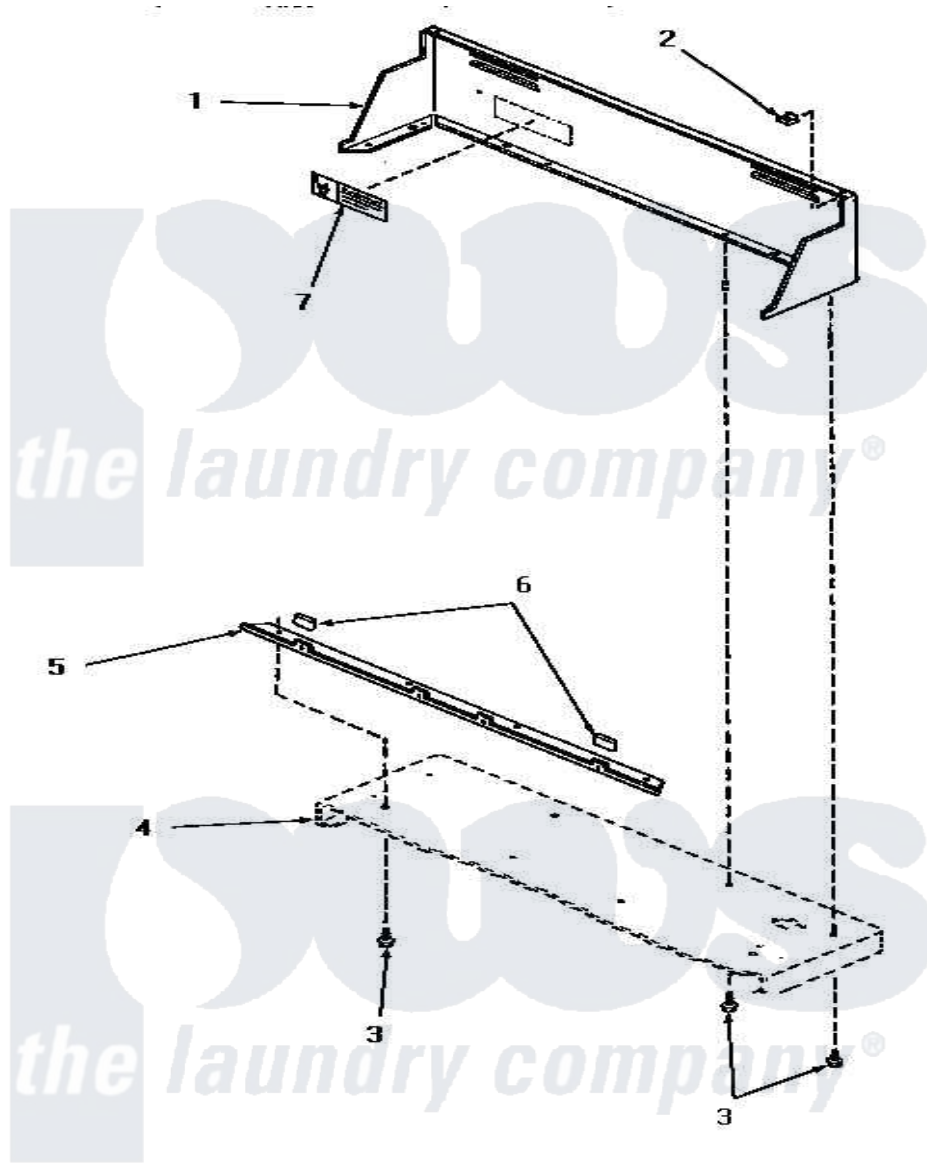

# Amana HG4490 04 - CONTROL HOOD

## CONTROL HOOD

Amana [Residential Amana HG4490 Dryer Parts](#) Parts Diagram 04 - CONTROL HOOD  
 Click on the part number to view part

| Item | Original Part Number  | Replaced By               | Status        | Part Description           |
|------|-----------------------|---------------------------|---------------|----------------------------|
| 1    | 56014W                |                           | Not Available | CONTROL HOOD, WHITE        |
| "    | 56014L                |                           | Not Available | CONTROL HOOD, ALMOND       |
| "    | 56014K                |                           | Not Available | CONTROL HOOD, COFFEE       |
| "    | 56014H                |                           | Not Available | CONTROL HOOD, HARVEST GOLD |
| "    | 56014A                |                           | Not Available | CONTROL HOOD, AVOCADO      |
| 2    | <a href="#">24522</a> |                           |               | Nut, Speed-8ab-18 C1995    |
| 3    | 55985                 | <a href="#">W10116760</a> |               | Screw                      |
| 4    | Y00000000             |                           | Not Available | SEE NOTE CABINET TOP       |
| 5    | 56070                 |                           | Not Available | ANGLE,MOUNTING-CONTROL     |
| 6    | 24859                 |                           | Not Available | SLEEVE,SUPPORT ANGLE       |
| 7    | 24903                 |                           | Not Available | STICKER,DISCONNECT POW     |