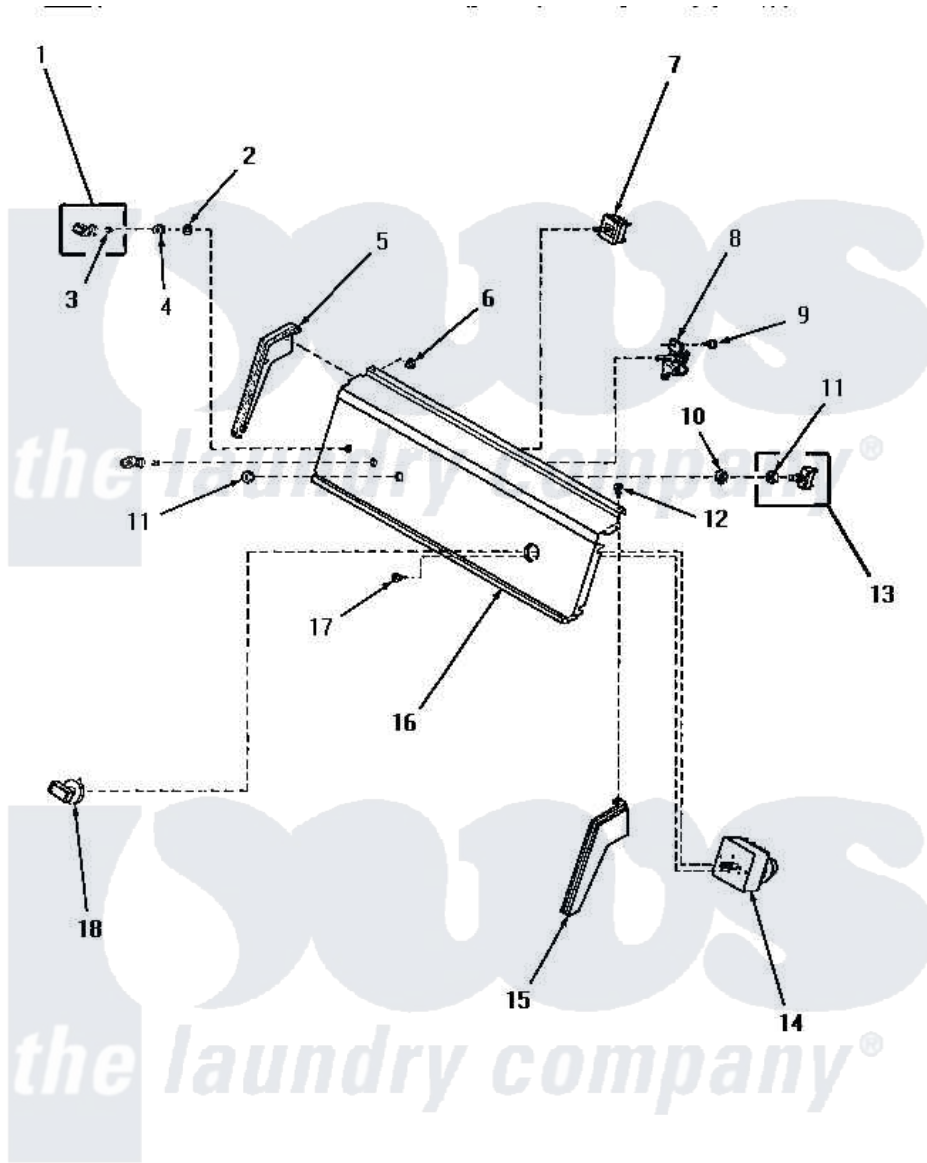

Amana HG4490 05 - CONTROL PANEL & CONTROLS

CONTROL PANEL AND CONTROLS

Amana [Residential Amana HG4490 Dryer Parts](#) Parts Diagram 05 - CONTROL PANEL & CONTROLS
 Click on the part number to view part

Item	Original Part Number	Replaced By	Status	Part Description
"	NOTE:		Not Available	THE 56225 GAS VALVE HAS BEEN REPLACED BY THE 58804 GAS VALVE--SEE PAGES 14, 15.
1	27376		Not Available	No Longer Available
2	91176			Lockwasher, 3/8 Intshkp
3	10519		Not Available	RETAINER
4	24205			Nut, Knurled 3/8-24
5	25124		Not Available	CONTROL HOOD END, LEFT
6	25126	5303284616		Clip
7	Y58032	58032		Switch
"	52623	58032		Switch
8	53516		Not Available	BUZZER
9	55985	W10116760		Screw
10	25820		Not Available	LOCKWASHER, 1/2 INT SHK
11	52947			Nut, Hex 15/32-32
12	25232		Not Available	SCREW, 8AB-18X7/8 OVAL

13	55882	55882P	Assembly- Switch	
14	56260		Not Available	TIMER
15	25123		Not Available	CONTROL HOOD END, RIGHT
16	Y0056823		Not Available	FILLER, GRILLE
17	70212			Screw, 8-32 X 5/32 RD H
18	56508		Not Available	ASSY,KNOB-TIMER