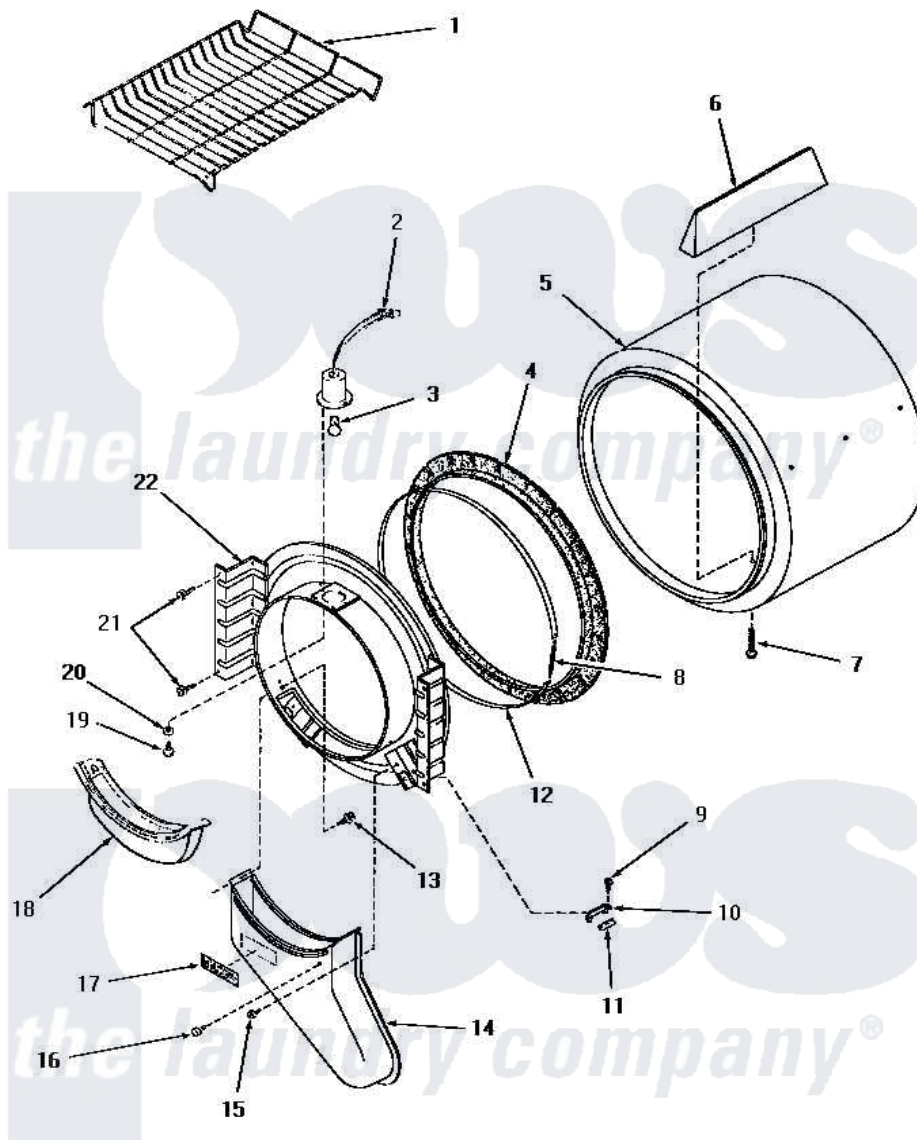

# Amana HG4490 07 - FR BLKHD, AIR DUCT, FELT SEAL & CYLINDER

## FRONT BULKHEAD, AIR DUCT, FELT SEAL AND CYLINDER

Amana [Residential Amana HG4490 Dryer Parts](#) Parts Diagram 07 - FR BLKHD, AIR DUCT, FELT SEAL & CYLINDER  
 Click on the part number to view part

Item	Original Part Number	Replaced By	Status	Part Description
1	58846		Not Available	RACK, DRYING
3	Y54608	<a href="#">31001575</a>		Bulb, Cylinder Light
4	<a href="#">56088</a>			Assembly, Seal
5	56175		Not Available	ASSY, CYLINDER PACK
6	56013		Not Available	BAFFLE, CYLINDER-SHORT-
7	56131		Not Available	SCREW, 10BT X 1 TAPPING
8	<a href="#">52310</a>			Spring
9	23222	<a href="#">3177991</a>		Screw
10	56053	<a href="#">61448</a>		Glide, Cylinder-Rulon F
"	57005	<a href="#">61448</a>		Glide, Cylinder-Rulon F
11	56058	<a href="#">510189</a>		Pad Felt
12	Y56090		Not Available	SEAL STRAP
13	23628	<a href="#">489464</a>		Screw
14	56027		Not Available	AIR DUCT
15	25724		Not Available	HEX HEAD SCREW
16	56938		Not Available	BUMPER

17	24903		Not Available	STICKER,DISCONNECT POW
18	57024	<a href="#">61376P</a>		Filter, Lint-White W/Inst.
19	22145		Not Available	SCREW,6Z-20X 3/8 SS RD
20	51345		Not Available	LOCKWASHER
21	25723	<a href="#">27001200</a>		Screw
22	57018		Not Available	ASSY BULK HEAD