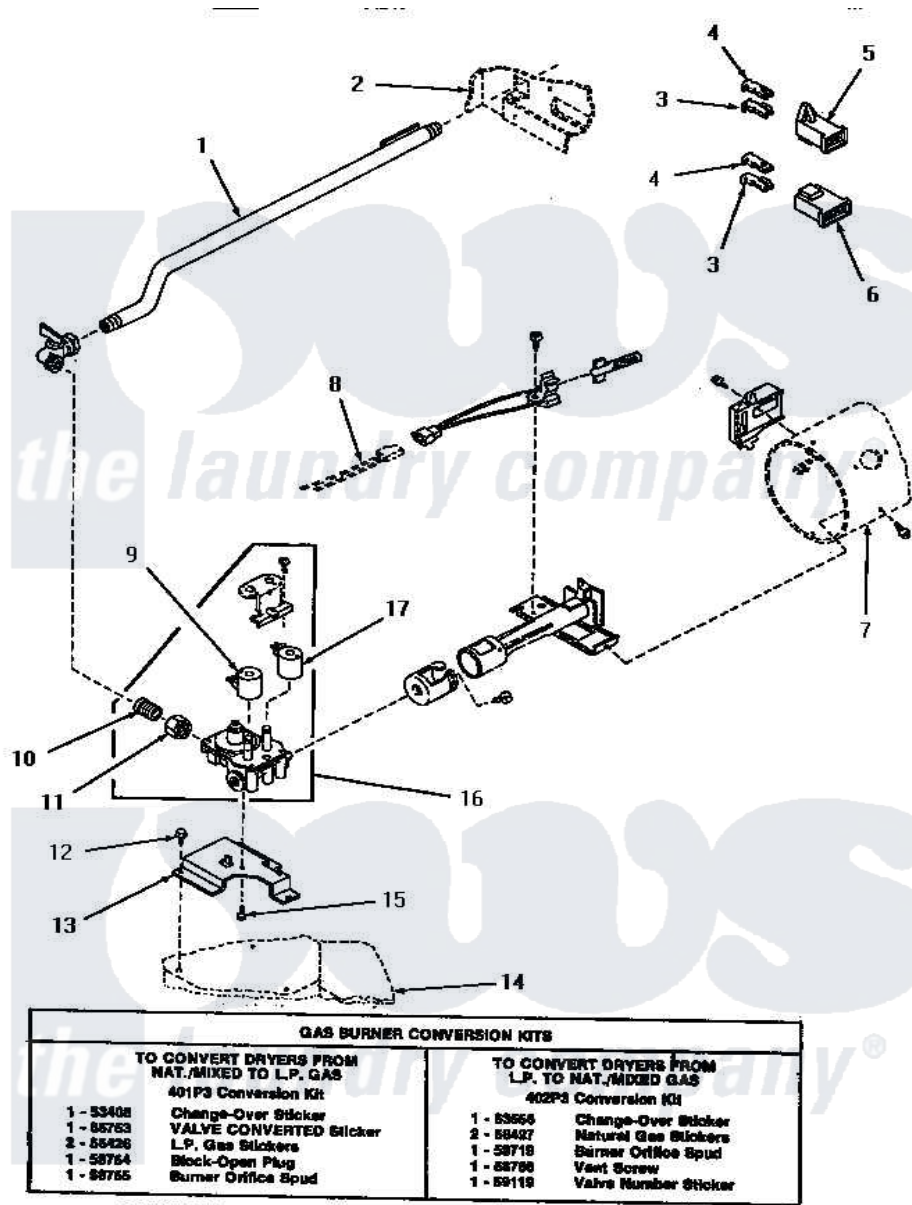

# Amana HG4490 08 - GAS VALVE, IGN, TERM & GAS CONV KITS

**GAS VALVE, IGNITER, TERMINALS AND GAS CONVERSION KITS**

Amana [Residential Amana HG4490 Dryer Parts](#) Parts Diagram 08 - GAS VALVE, IGN, TERM & GAS CONV KITS  
 Click on the part number to view part

Item	Original Part Number	Replaced By	Status	Part Description
1	<a href="#">58911</a>			Assembly, Lead-In Pipe
2	Y00000000		Not Available	SEE NOTE CABINET
3	<a href="#">Y00190</a>			Connector-Receptacle
4	<a href="#">Y00189</a>			Terminal, Spade
5	<a href="#">58799</a>			Connector-2 Circuit
6	58800		Not Available	CONNECTOR-3 CIRCUIT (3 CIRCUIT CONNECTOR)
7	Y00000000		Not Available	SEE NOTE BURNER HOUSING
8	Y00000000		Not Available	SEE NOTE WIRING HARNESS
9	58804A	<a href="#">306106</a>		Coil, Holding And Booster-W
10	56282		Not Available	NIPPLE
11	Y58281		Not Available	NUT
12	56264	<a href="#">27001200</a>		Screw
13	58912	<a href="#">500821</a>		Bracket, Mounting-Gas
14	Y00000000		Not Available	SEE NOTE BASE

15	56124	<a href="#">3370225</a>	Screw
16	<a href="#">58804</a>		Assembly, Valve-Gas-Single-
17	58804B	<a href="#">694540</a>	Coil, 60 Hz
NI	58754	<a href="#">401P3</a>	Kit, Conversion-LP
"	58755	<a href="#">401P3</a>	Kit, Conversion-LP
"	58719	<a href="#">402P3</a>	Kit, Conversion-NG
"	58768	<a href="#">402P3</a>	Kit, Conversion-NG
"	56427	Not Available	STICKER
"	59119	Not Available	LABEL
"	<a href="#">401P3</a>		Kit, Conversion-LP
"	<a href="#">402P3</a>		Kit, Conversion-NG
"	53408	Not Available	LABEL,CHANGE-OVER
"	53556	Not Available	STICKER,CONVERSION
"	55753	Not Available	VALVE CONVERTED STICKER
"	Y56426	Not Available	L.P. GAS STICKERS