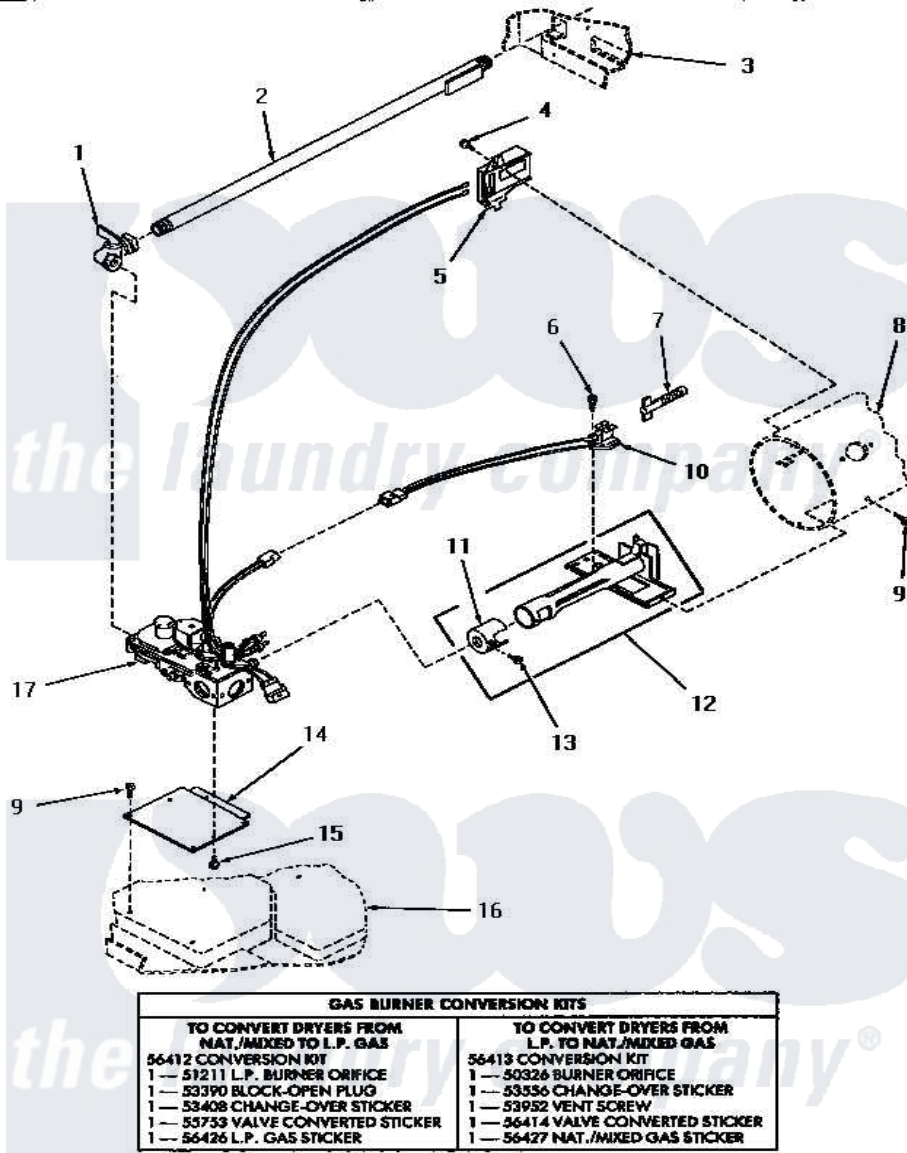

# Amana HG4490 09 - GAS VALVE, IGNITER & GAS CONVERSION KITS

**GAS VALVE, IGNITER AND GAS CONVERSION KITS  
(Gas Models)**

Amana [Residential Amana HG4490 Dryer Parts](#) Parts Diagram 09 - GAS VALVE, IGNITER & GAS CONVERSION KITS  
Click on the part number to view part

Item	Original Part Number	Replaced By	Status	Part Description
1	Y56229	<a href="#">510205</a>		Valve-Elbo
2	Y56228		Not Available	ASSY,LEAD-IN PIPE
3	Y00000000		Not Available	SEE NOTE CABINET
4	23222	<a href="#">3177991</a>		Screw
5	Y56231	<a href="#">338906</a>		Radiant, Sensor
6	52973		Not Available	SCREW
7	55438	<a href="#">4392003</a>		Ignitor
8	Y00000000		Not Available	SEE NOTE BURNER HOUSING
9	56264	<a href="#">27001200</a>		Screw
10	56233		Not Available	IGNITER BRACKET
11	53007	<a href="#">53-007</a>		Receptacle
12	Y56234	<a href="#">37001304</a>		Burner Ign
13	53006	<a href="#">53-006</a>		Receptacle
14	56242		Not Available	BRACKET,MOUNTING-VALVE
15	56124	<a href="#">3370225</a>		Screw

16	Y00000000	Not Available	SEE NOTE BASE
17	56225	Not Available	GAS VALVE ASSEMBLY
NI	53556	Not Available	STICKER,CONVERSION
"	<a href="#">50326</a>		Orifice, NG
"	55753	Not Available	VALVE CONVERTED STICKER
"	<a href="#">53390</a>		Plug, Block-Open
"	<a href="#">51211</a>		Orifice, LP No.55 Drill
"	56414	Not Available	VALVE CONVERTED STICKER
"	56413	Not Available	ASSY,CONVERSION KIT-LP
"	Y56426	Not Available	L.P. GAS STICKERS
"	53408	Not Available	LABEL,CHANGE-OVER
"	<a href="#">53952</a>		Screw, Vent
"	<a href="#">56412</a>		Assembly, Conversion Kit-NG
"	56427	Not Available	STICKER