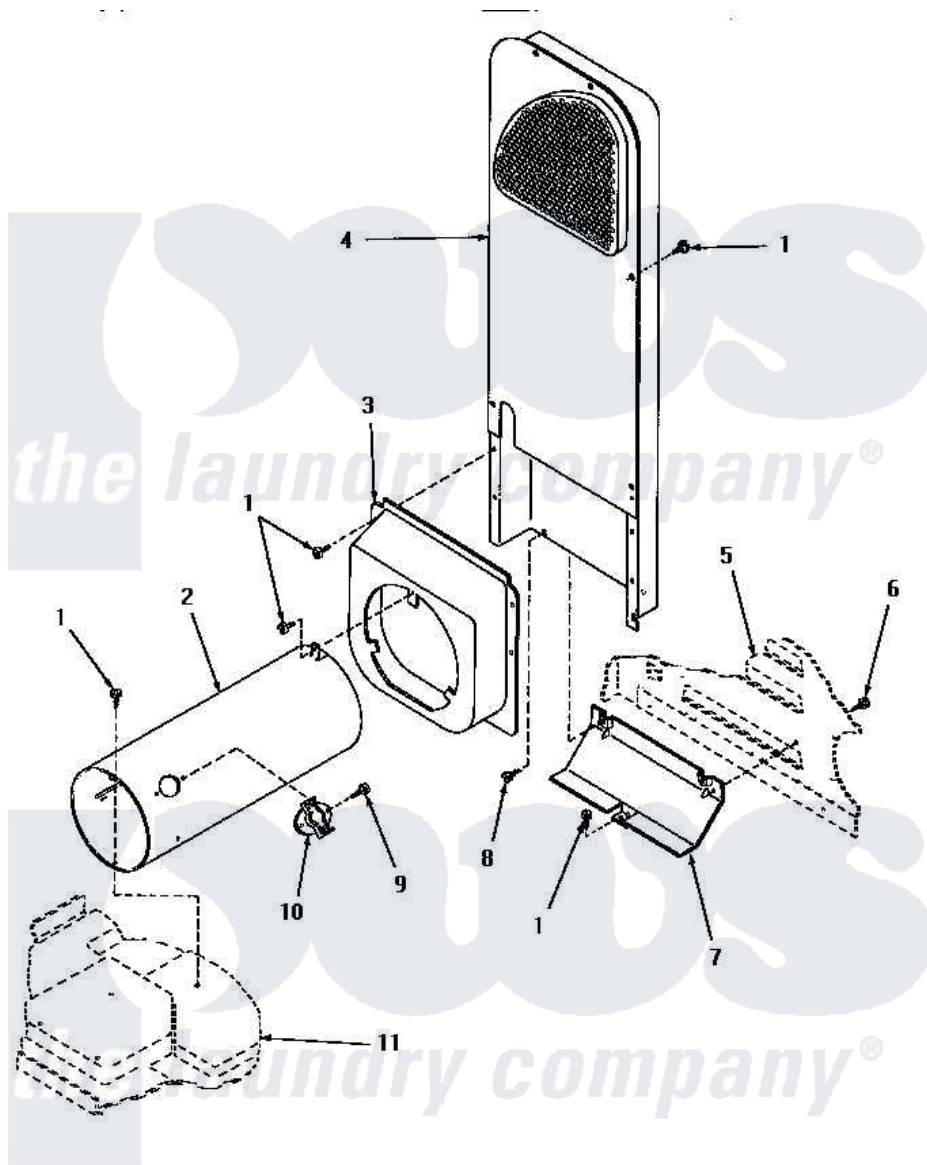

# Amana HG4490 10 - HEATER BOX

## HEATER BOX (Gas Models)

Amana [Residential Amana HG4490 Dryer Parts](#) Parts Diagram 10 - HEATER BOX  
Click on the part number to view part

Item	Original Part Number	Replaced By	Status	Part Description
1	56264	<a href="#">27001200</a>		Screw
2	56240	<a href="#">08013801</a>		Bracket
3	56237	<a href="#">510101</a>		Shroud Heat Duct
4	56029	<a href="#">503605</a>		Assembly, Heater Duct
5	Y00000000		Not Available	SEE NOTE CABINET
6	25723	<a href="#">27001200</a>		Screw
7	58048		Not Available	HEAT SHIELD
8	51780	<a href="#">3390631</a>		Screw, 10-16 X 3/8
9	23222	<a href="#">3177991</a>		Screw
10	58366	<a href="#">489P3</a>		Limit Thermostat
11	Y00000000		Not Available	SEE NOTE BASE