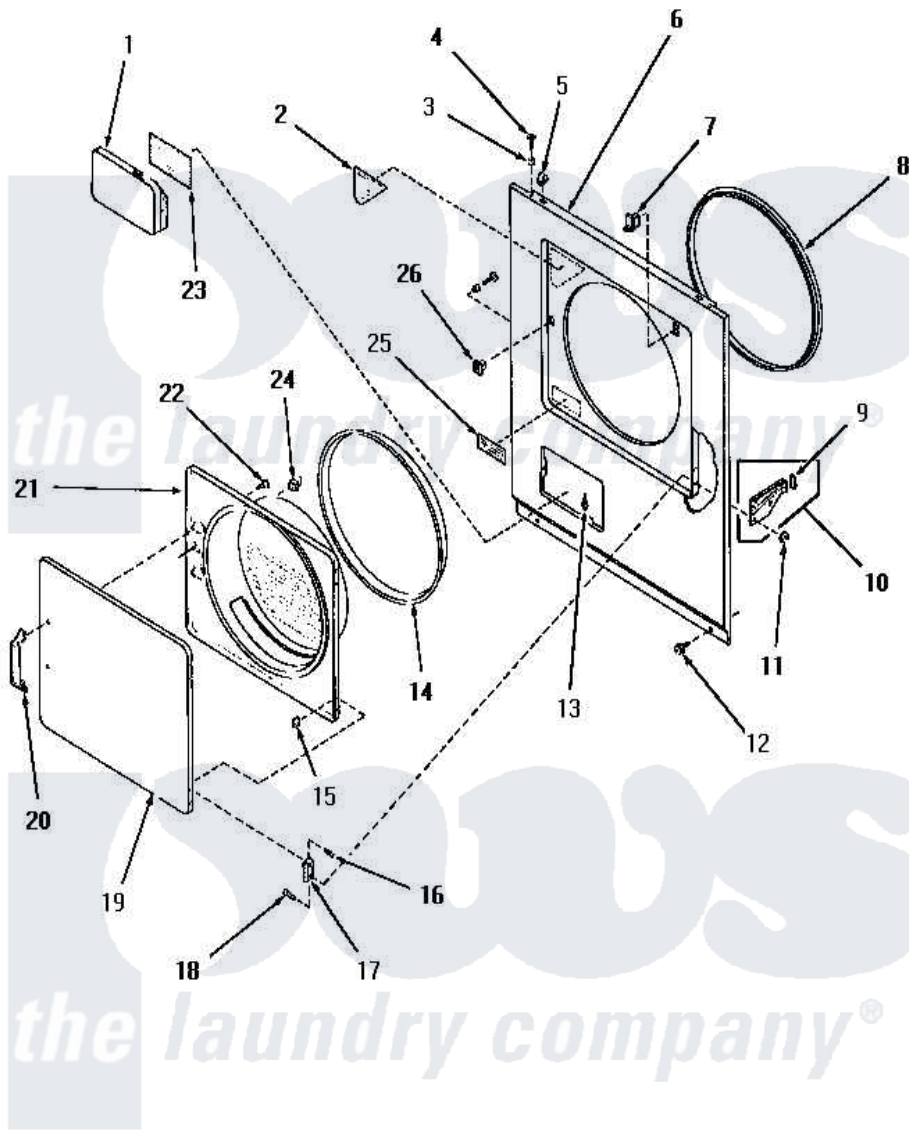

# Amana HG4490 12 - LOADING DOOR, FRONT PANEL & SEALS

## LOADING DOOR, FRONT PANEL AND SEALS

Amana [Residential Amana HG4490 Dryer Parts](#) Parts Diagram 12 - LOADING DOOR, FRONT PANEL & SEALS  
 Click on the part number to view part

Item	Original Part Number	Replaced By	Status	Part Description
1	56535W	<a href="#">60795W</a>		Door, Access
"	56162A		Not Available	ACCESS DOOR, AVOCADO
"	56162H		Not Available	ACCESS DOOR, HARVEST GOLD
"	56162K		Not Available	ACCESS DOOR, COFFEE
"	56162L		Not Available	DOOR,ACCESS
"	56162W		Not Available	ACCESS DOOR, WHITE
"	56535A		Not Available	ACCESS DOOR, AVOCADO
"	56535L		Not Available	ACCESS DOOR, L
"	57446A		Not Available	ACCESS DOOR, AVOCADO
"	57446H		Not Available	DOOR, ACCESS (GOLD)
"	57446K		Not Available	ACCESS DOOR, COFFEE
"	57446L		Not Available	DOOR,ACCESS
"	57446W		Not Available	DOOR, ACCESS (WHITE)
"	56535K		Not Available	ACCESS DOOR, COFFEE
"	56535H		Not Available	ACCESS DOOR, HARVEST GOLD