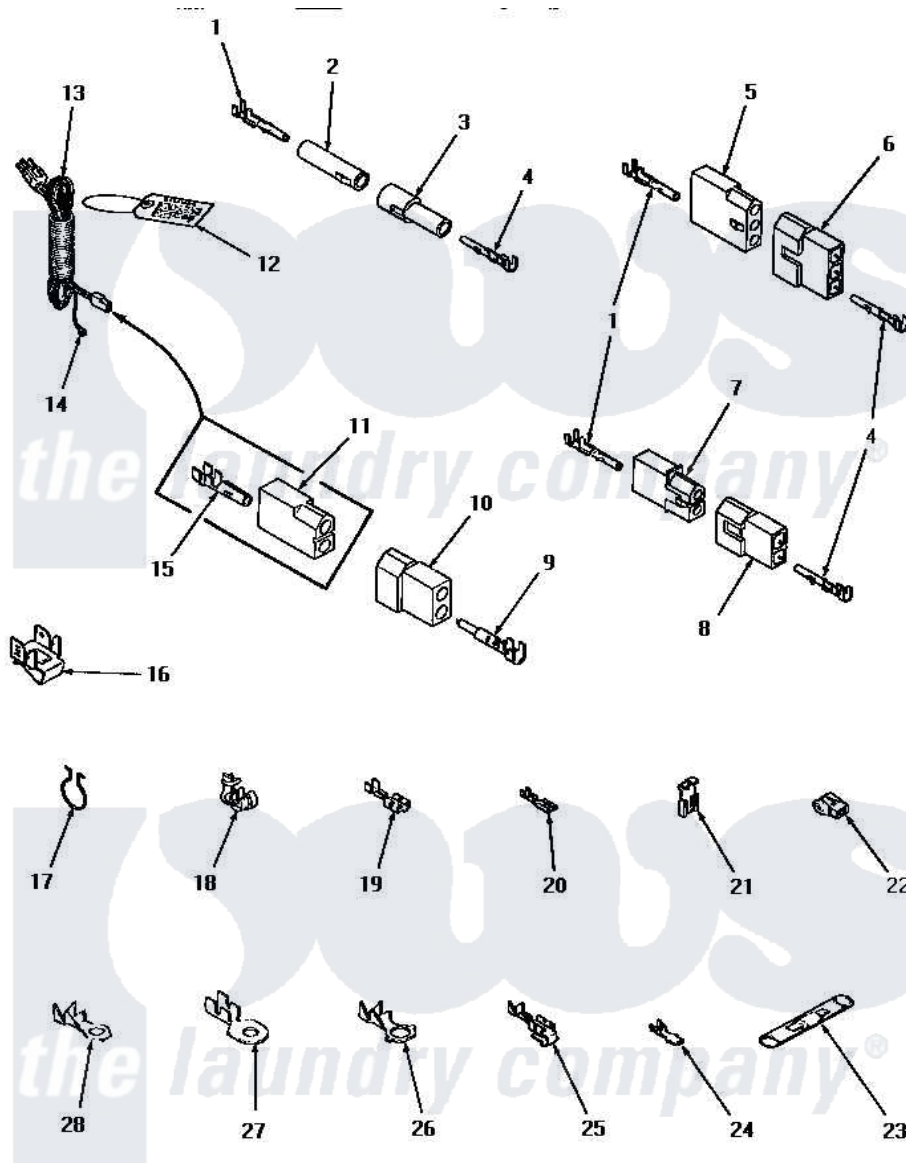

# Amana HG4490 14 - POWER CORD & TERMINALS

## POWER CORD AND TERMINALS

Amana [Residential Amana HG4490 Dryer Parts](#) Parts Diagram 14 - POWER CORD & TERMINALS

[Click on the part number to view part](#)

Item	Original Part Number	Replaced By	Status	Part Description
1	Y00117	<a href="#">5011-XX</a>		093 Female Socket
2	<a href="#">26301</a>			Receptacle, Molex
3	26302		Not Available	PLUG,1 CIRCUIT
4	<a href="#">Y00116</a>			Terminal, Pin-Male
5	23039	<a href="#">697780</a>		Receptacle,
6	<a href="#">23040</a>			Plug-3 Circuit
7	<a href="#">56451</a>			Receptacle, 2 Circuit
8	<a href="#">56448</a>			Terminal Block Plug
9	<a href="#">Y00127</a>			Terminal, Pin-1/8 Male
10	<a href="#">56266</a>			Plug
11	<a href="#">56265</a>			Receptacle, 2 Circuit
12	25235	<a href="#">48301</a>		Hose
13	Y56222	<a href="#">27001142</a>		Cord, Power
14	Y00000000		Not Available	SEE NOTE GROUND WIRE, GREEN
15	<a href="#">00130</a>			Terminal, Pin-1/8 Femal
16	Y00161	<a href="#">B5733302</a>		Clip, Ground

17	<a href="#">51291</a>		Clip, Wire
18	21903	<a href="#">211881</a>	Grommet, Cord Part Not Used-Gas Models Only
19	Y00119	Not Available	SPADE TERMINAL(18 GAUGE) (1/4 INCH-(1) 18 GAUGE WIRE)
20	<a href="#">00112</a>		Terminal, Spade-3/16 Fe
21	<a href="#">Y00120</a>		Terminal, Flag-1/4 Fema
22	70210	Not Available	INSULATOR,BLUE
23	21091	Not Available	CONNECTOR TWO 1/4 INCH MALE
24	Y00139	<a href="#">Y00138</a>	Male Tab Terminal 18 Gauge Wire)
25	<a href="#">Y00114</a>		Spade Terminal
26	Y00113	Not Available	TERMINAL,RING-1/4 STUD
27	<a href="#">Y00111</a>		Ring Terminal No.10 No.10 18 Gauge Wires Or
28	<a href="#">00110</a>		No.10 18 Gauge Wire