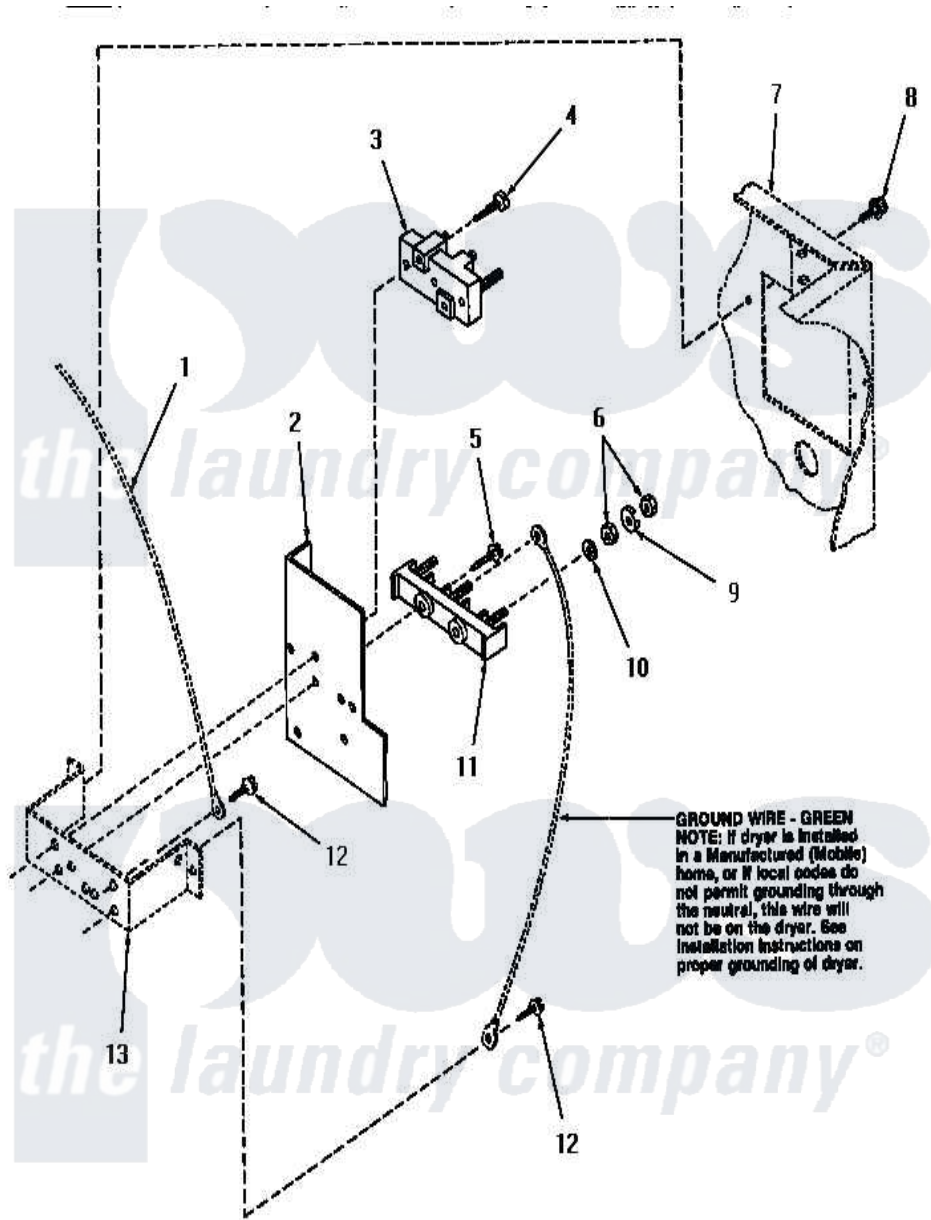

# Amana HG4490 16 - TERMINAL BLOCK

Amana Residential Amana HG4490 Dryer Parts Parts Diagram 16 - TERMINAL BLOCK  
 Click on the part number to view part

Item	Original Part Number	Replaced By	Status	Part Description
1	Y00000000		Not Available	SEE NOTE GROUND WIRE, GREEN
2	<a href="#">56087</a>			Shield, Terminal Block
3	50854	<a href="#">33001244</a>		Block, Terminal
4	Q6535		Not Available	SCREW, 10B-16 X 3/4 ROU
5	56131		Not Available	SCREW, 10BT X 1 TAPPING
6	Q6163		Not Available	NUT
7	Y00000000		Not Available	SEE NOTE CABINET
8	25723	<a href="#">27001200</a>		Screw
9	51474		Not Available	WASHER, 13/64IDX1/2ODX.
10	56552		Not Available	LOCKWASHER
11	58555		Not Available	TERMINAL BLOCK
12	51784		Not Available	SCREW, 10B-16 X 1/2 HEX
13	Y00000000		Not Available	SEE NOTE TERMINAL BLOCK BRACKET