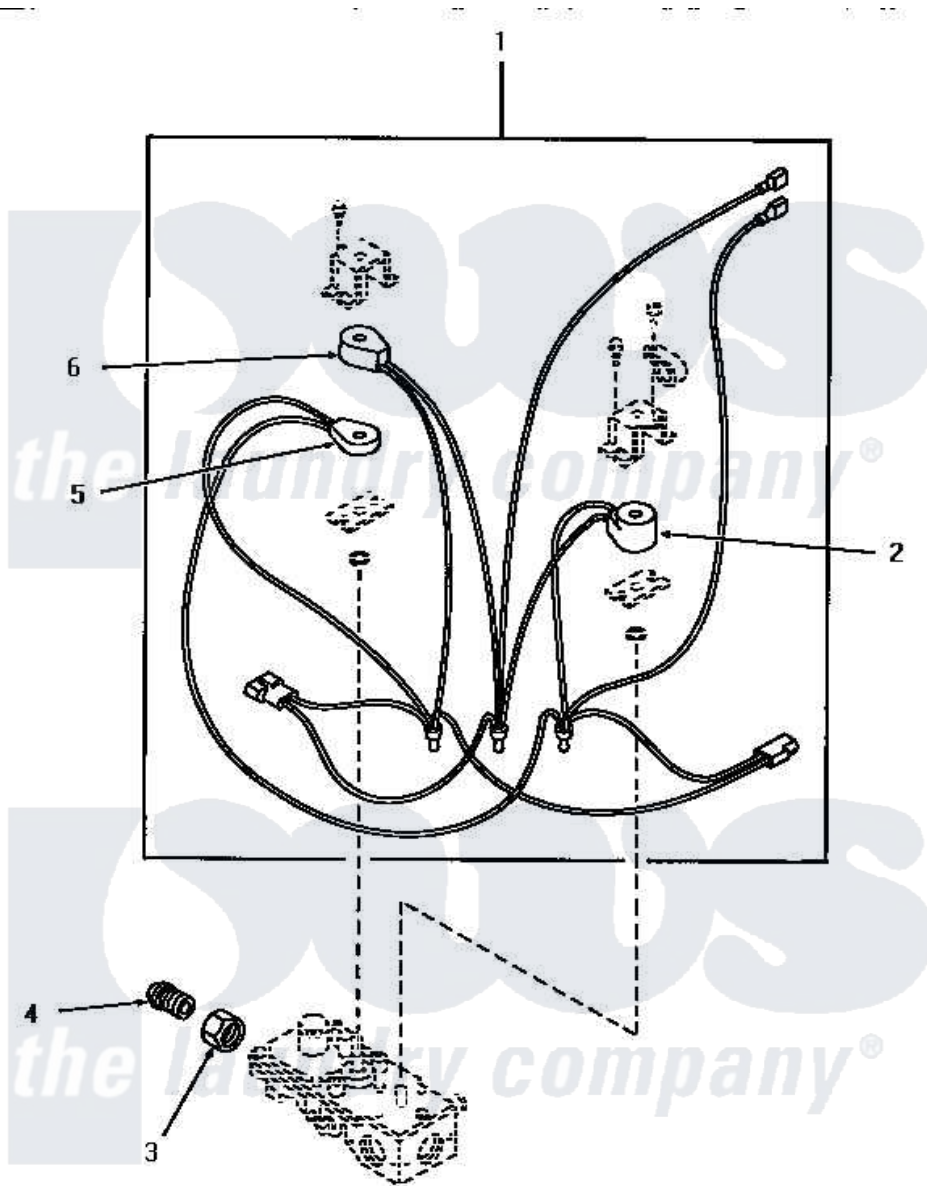

# Amana HG4509 01 - 56225 GAS VALVE ASSY

Amana [Residential Amana HG4509 Washer Parts](#) Parts Diagram 01 - 56225 GAS VALVE ASSY  
 Click on the part number to view part

Item	Original Part Number	Replaced By	Status	Part Description
1	<a href="#">56225A</a>			Kit, Coil
2	56225D	<a href="#">56225A</a>		Kit, Coil
3	56281		Not Available	NUT, UNION
4	56282		Not Available	NIPPLE
5	56225C	<a href="#">56225A</a>		Kit, Coil
6	56225B	<a href="#">56225A</a>		Kit, Coil
NI	56225		Not Available	GAS VALVE ASSEMBLY