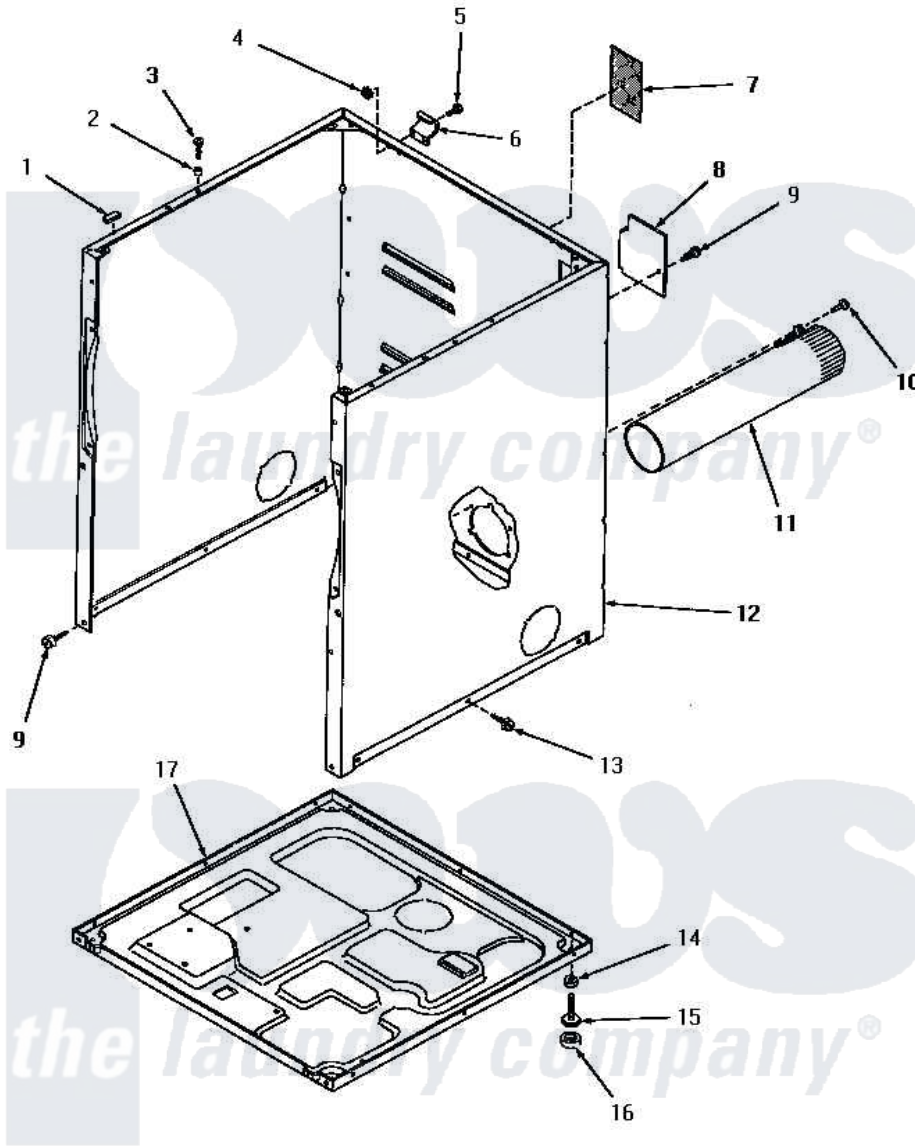

# Amana HG4509 03 - CABINET, EXHAUST DUCT & BASE

## CABINET, EXHAUST DUCT AND BASE

Amana [Residential Amana HG4509 Washer Parts](#) Parts Diagram 03 - CABINET, EXHAUST DUCT & BASE  
 Click on the part number to view part

Item	Original Part Number	Replaced By	Status	Part Description
1	<a href="#">Y56128</a>			Pad, Bumper
2	56079	<a href="#">505187</a>		Locator, Panel
3	56086	<a href="#">Y014874</a>		Screw, Idler Arm And Sleeve
4	23951	<a href="#">M0282009</a>		Nut
5	Y90576		Not Available	HEX HEAD SCREW
6	56043		Not Available	HINGE, TOP
7	56427		Not Available	STICKER
8	56044	<a href="#">60821</a>		Access Cover
9	25723	<a href="#">27001200</a>		Screw
10	25724		Not Available	HEX HEAD SCREW
11	56118		Not Available	ASSY, EXHAUST DUCT
12	57070A		Not Available	CABINET, AVOCADO
"	57070H		Not Available	ASSY, DRYER CABINET
"	57070K		Not Available	CABINET, COFFEE
"	57070L		Not Available	CABINET, ALMOND
"	57070W		Not Available	CABINET, WHITE

13	51784	Not Available	SCREW, 10B-16 X 1/2 HEX
14	20274	<a href="#">62739</a>	Nut, Lock
15	Y52696	<a href="#">Y305086</a>	Adjustable Leg And Nut
16	70282	<a href="#">Y314137</a>	Foot, Rubber
17	<a href="#">56074</a>		Base