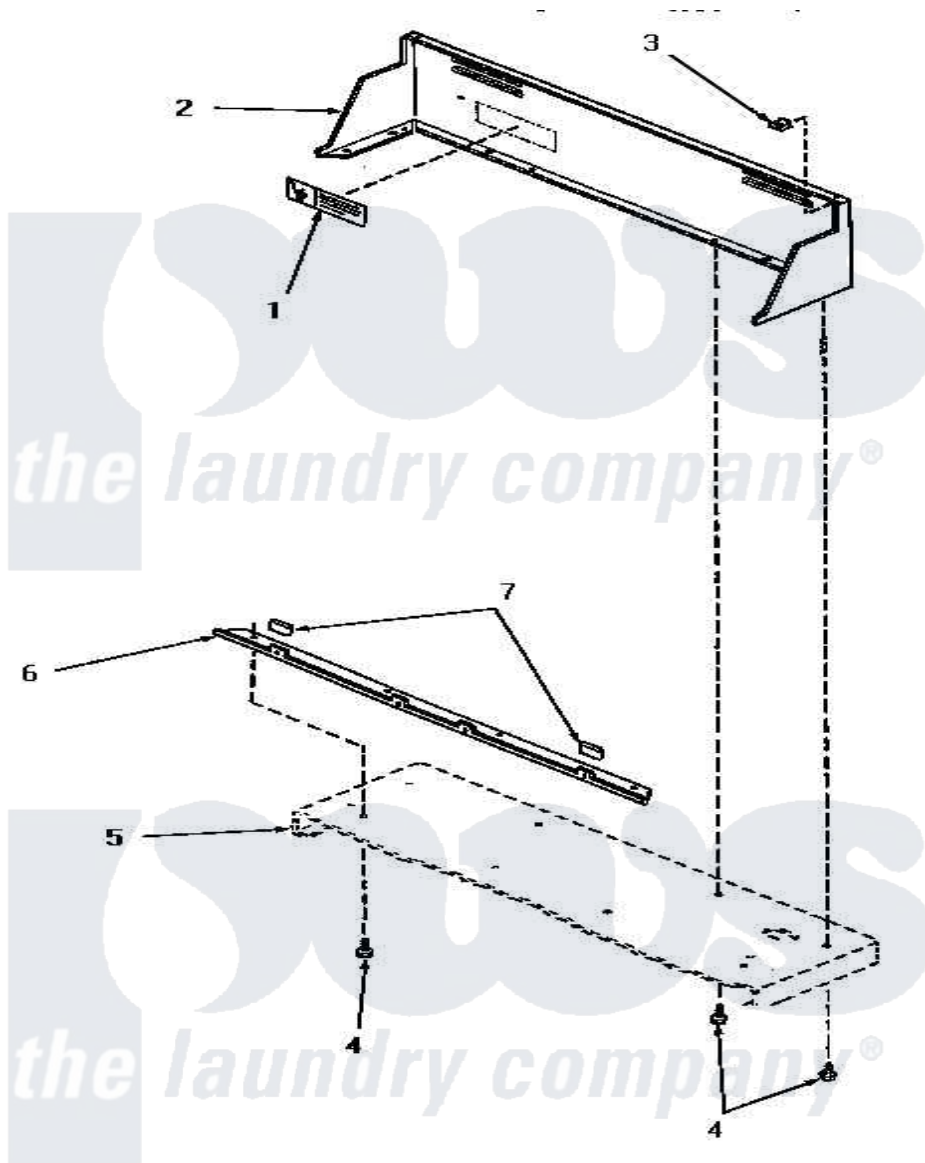

# Amana HG4509 04 - CONTROL HOOD

## CONTROL HOOD

[Amana Residential Amana HG4509 Washer Parts](#) Parts Diagram 04 - CONTROL HOOD

[Click on the part number to view part](#)

Item	Original Part Number	Replaced By	Status	Part Description
1	24903		Not Available	STICKER,DISCONNECT POW
2	56014W		Not Available	CONTROL HOOD, WHITE
"	56014L		Not Available	CONTROL HOOD, ALMOND
"	56014K		Not Available	CONTROL HOOD, COFFEE
"	56014H		Not Available	CONTROL HOOD, HARVEST GOLD
"	56014A		Not Available	CONTROL HOOD, AVOCADO
3	<a href="#">24522</a>			Nut, Speed-8ab-18 C1995
4	55985	<a href="#">W10116760</a>		Screw
5	Y00000000		Not Available	SEE NOTE CABINET TOP
6	56070		Not Available	ANGLE,MOUNTING-CONTROL
7	24859		Not Available	SLEEVE,SUPPORT ANGLE